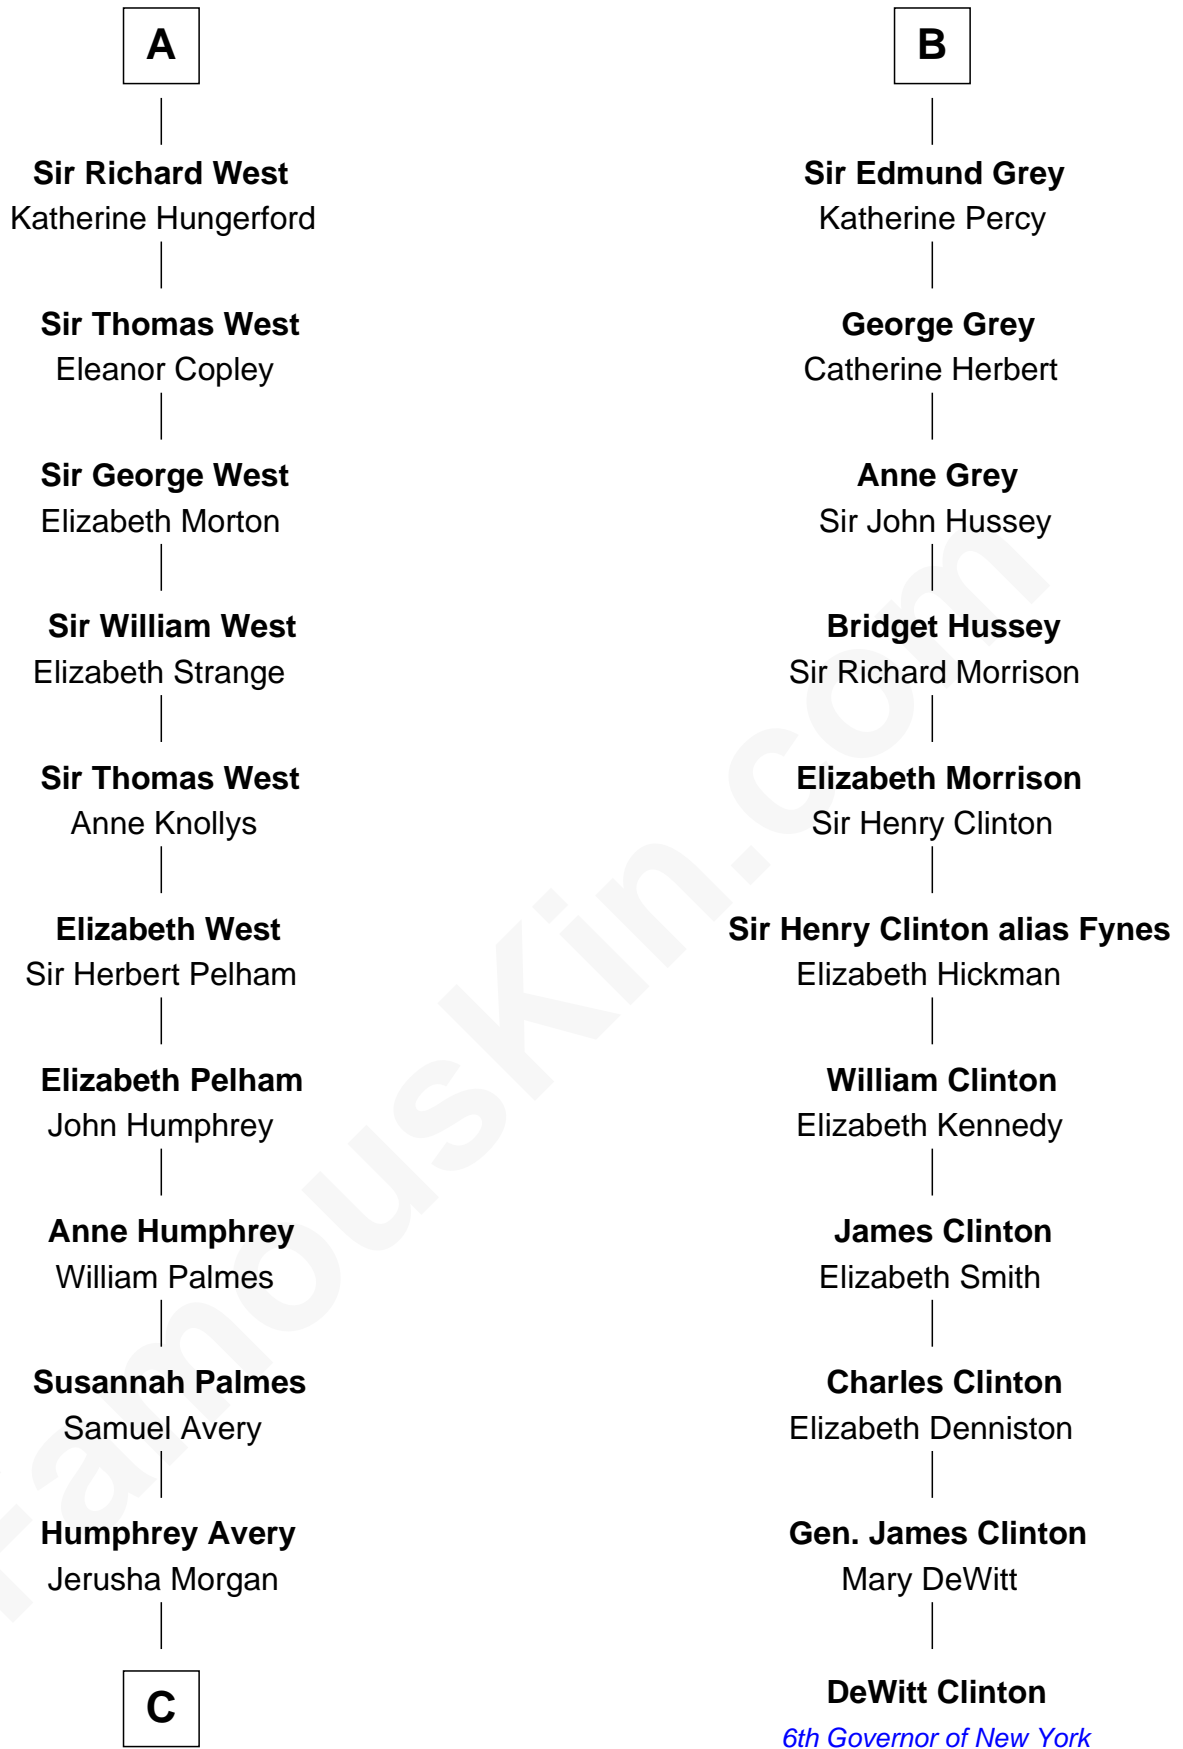

FamousKin.com

Relationship Chart of

John D. Rockefeller

Founder of the Standard Oil Company

17th cousin 4 times removed of

DeWitt Clinton

6th Governor of New York

C

—
Solomon Avery
Hannah Punderson

—
Miles Avery
Malinda Pixley

—
Lucy Avery
Godfrey Lewis Rockefeller

—
William Avery Rockefeller
Eliza Davison

—
John D. Rockefeller
Founder of the Standard Oil Company

FamousKin.com