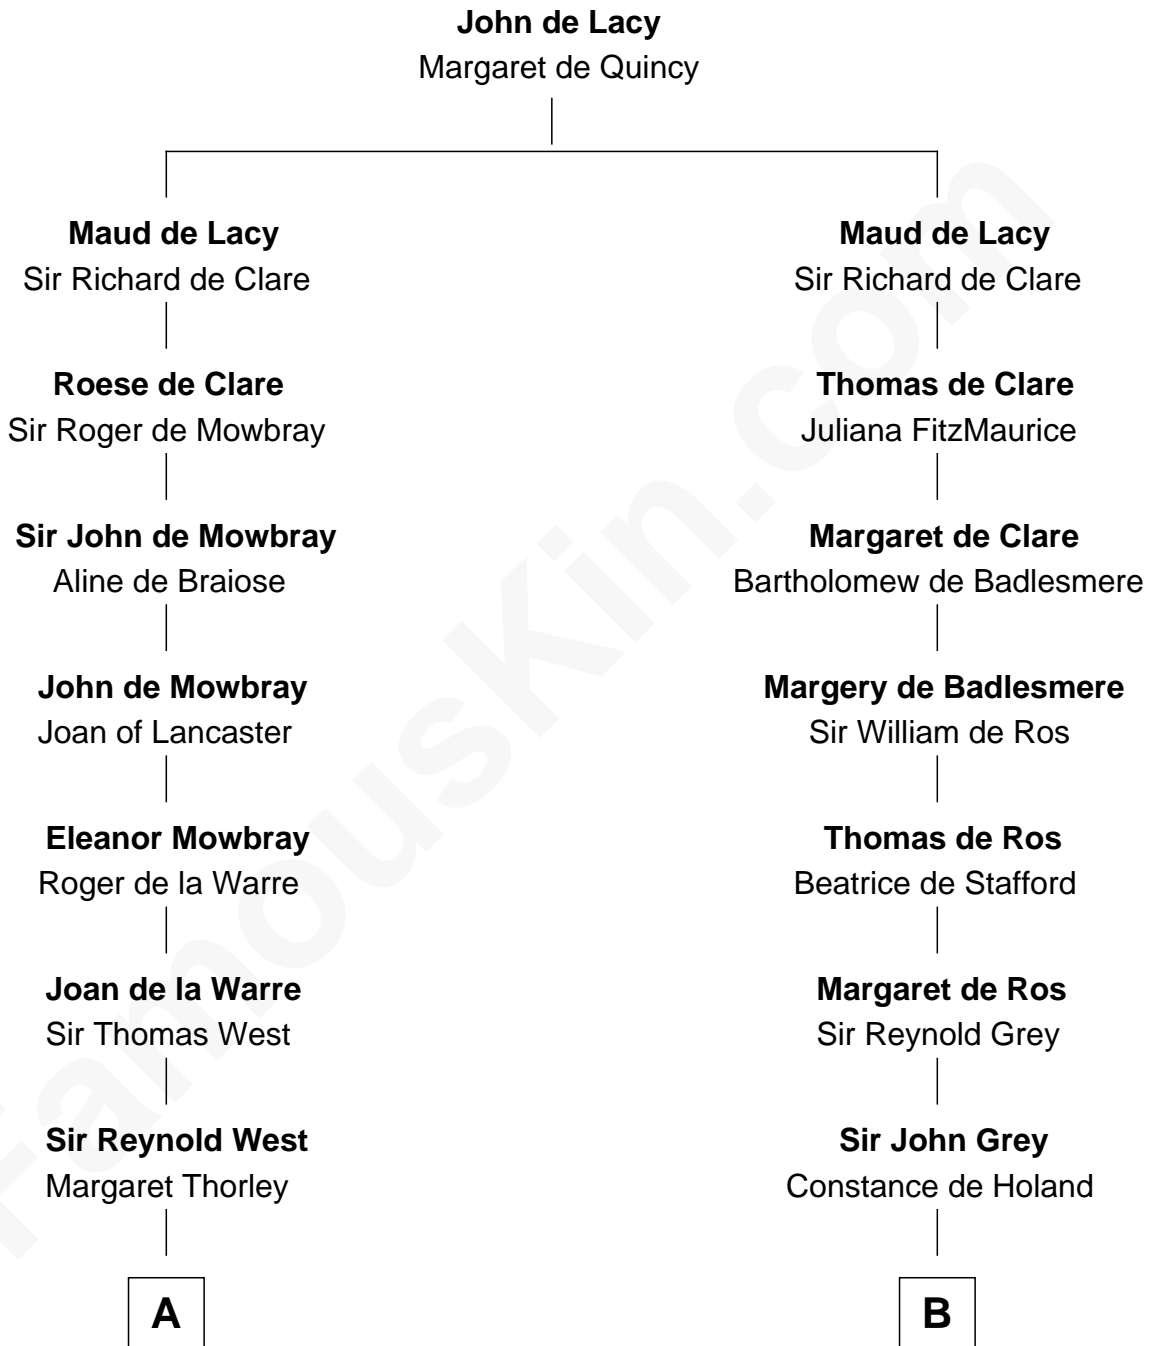

FamousKin.com

Relationship Chart of

John D. Rockefeller

Founder of the Standard Oil Company

17th cousin 4 times removed of

DeWitt Clinton

6th Governor of New York

C

—
Solomon Avery
Hannah Punderson

—
Miles Avery
Malinda Pixley

—
Lucy Avery
Godfrey Lewis Rockefeller

—
William Avery Rockefeller
Eliza Davison

—
John D. Rockefeller
Founder of the Standard Oil Company

FamousKin.com