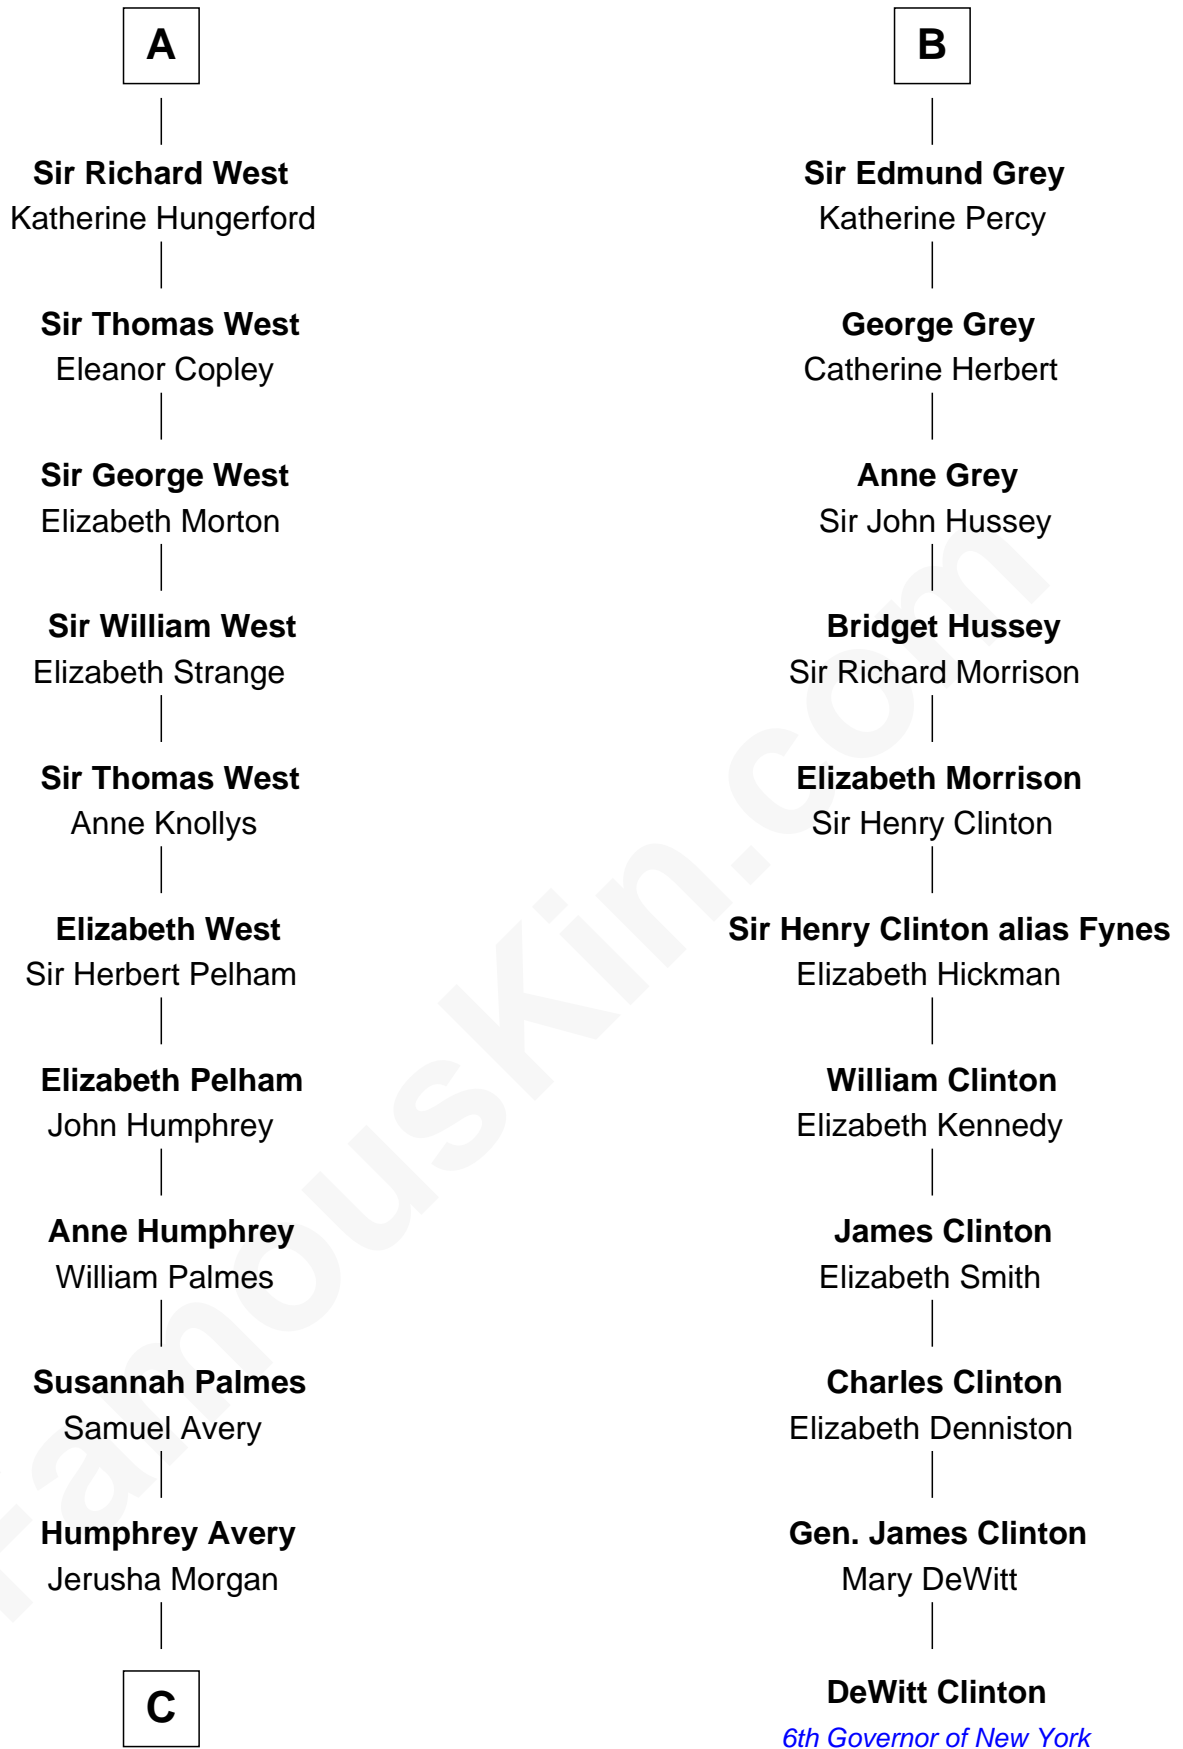

FamousKin.com Relationship Chart of

John D. Rockefeller

Founder of the Standard Oil Company

17th cousin 4 times removed of

DeWitt Clinton

6th Governor of New York

Gilbert de Clare

Isabel Marshal

Eleanor Mowbray

Roger de la Warre

Joan de la Warre

Sir Thomas West

Sir Reynold West

Margaret Thorley

A

Sir Richard de Clare

Beatrice de Stafford

Margaret de Ros

Sir Reynold Grey

Sir John Grey

Constance de Holand

B

C

—
Solomon Avery
Hannah Punderson

—
Miles Avery
Malinda Pixley

—
Lucy Avery
Godfrey Lewis Rockefeller

—
William Avery Rockefeller
Eliza Davison

—
John D. Rockefeller
Founder of the Standard Oil Company

FamousKin.com