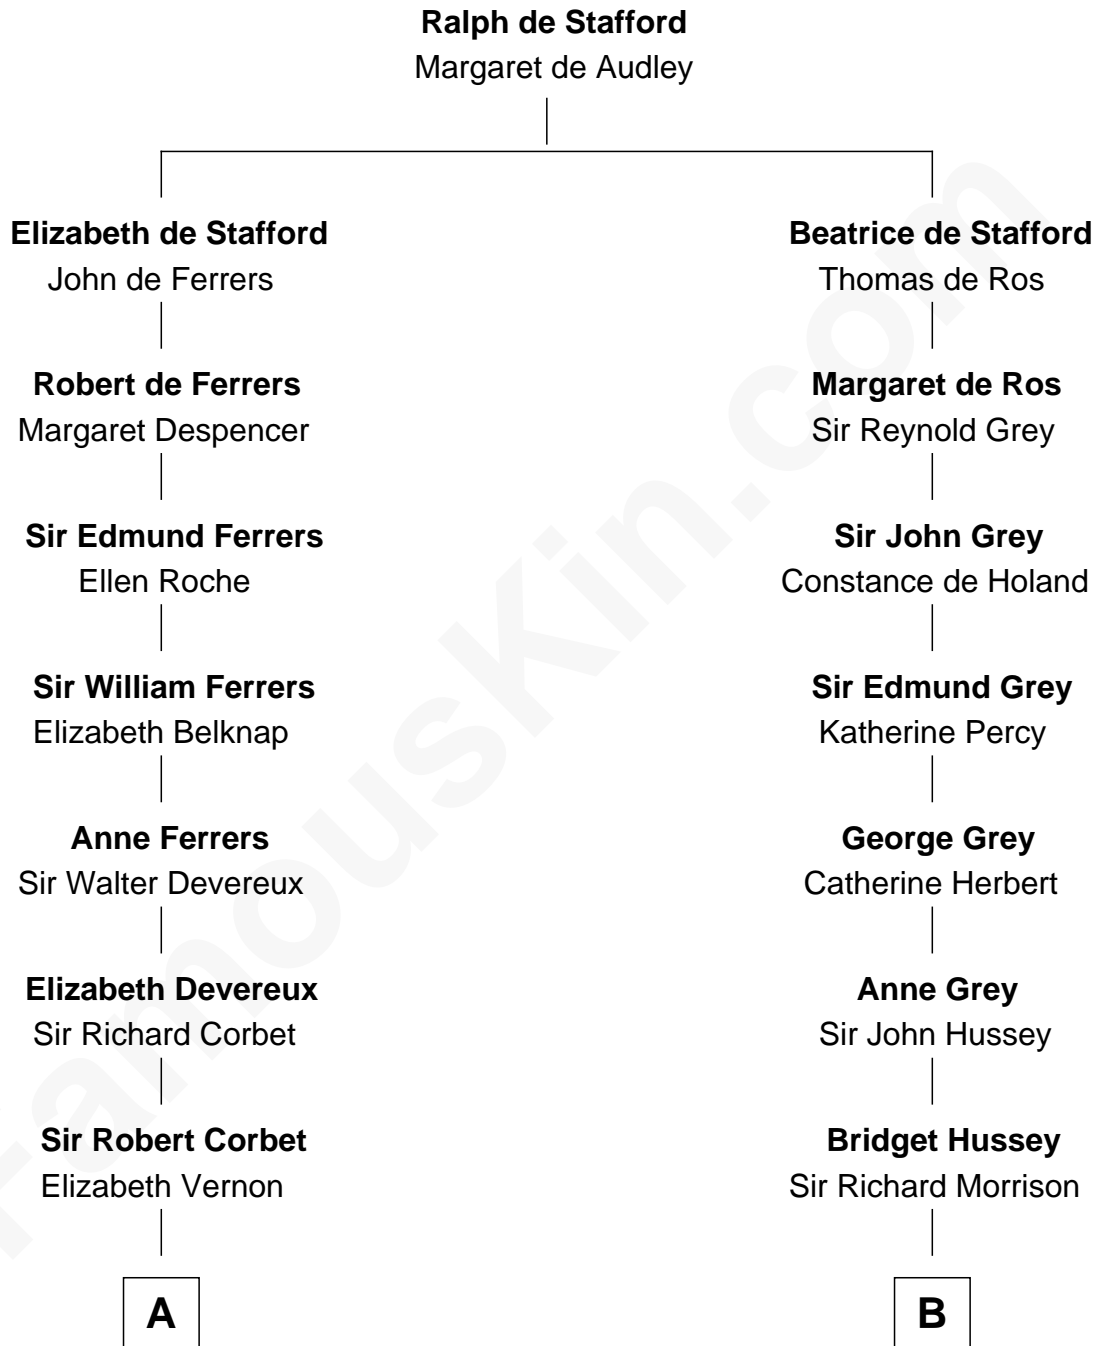

FamousKin.com

Relationship Chart of

John D. Rockefeller

Founder of the Standard Oil Company

13th cousin 6 times removed of

DeWitt Clinton

6th Governor of New York

C

—
Lucy Avery

Godfrey Lewis Rockefeller

—
William Avery Rockefeller

Eliza Davison

—
John D. Rockefeller

Founder of the Standard Oil Company

FamousKin.com