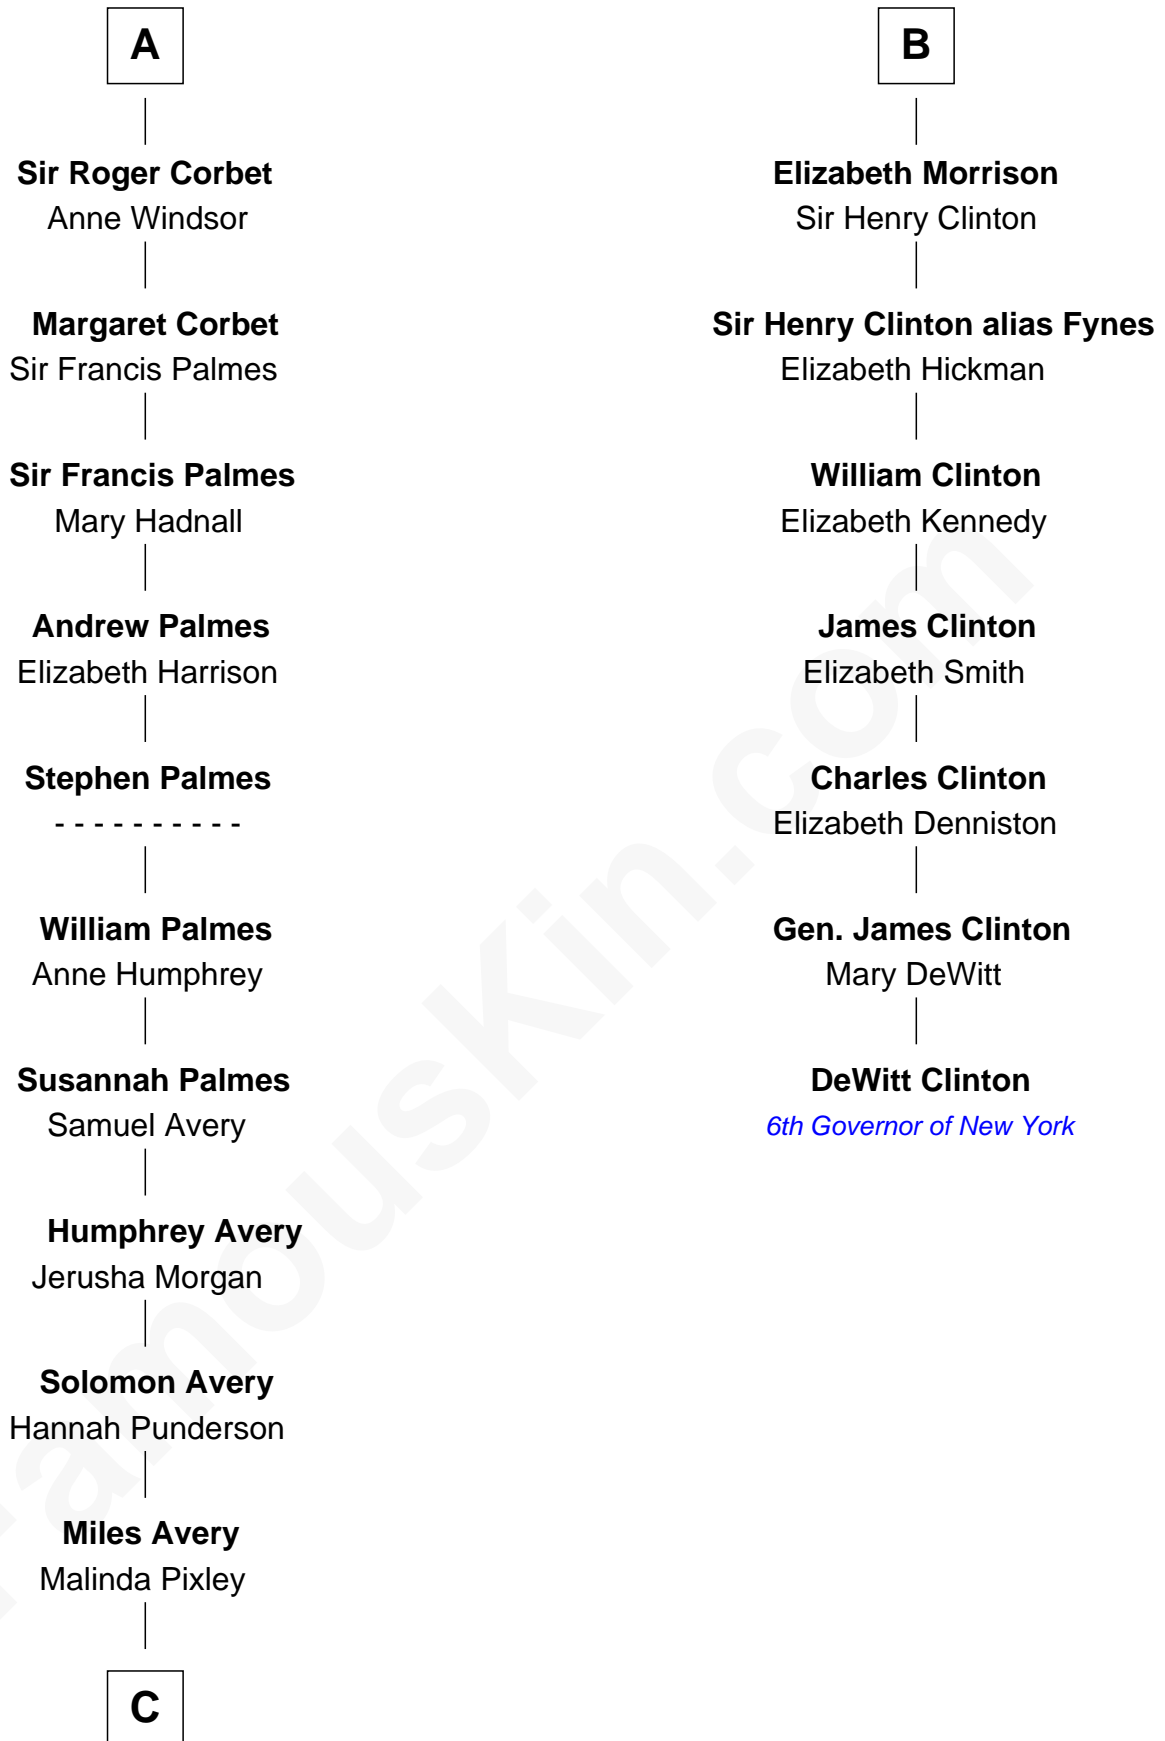

FamousKin.com

Relationship Chart of

John D. Rockefeller

Founder of the Standard Oil Company

13th cousin 6 times removed of

DeWitt Clinton

6th Governor of New York

C

—
Lucy Avery

Godfrey Lewis Rockefeller

—
William Avery Rockefeller

Eliza Davison

—
John D. Rockefeller

Founder of the Standard Oil Company

FamousKin.com