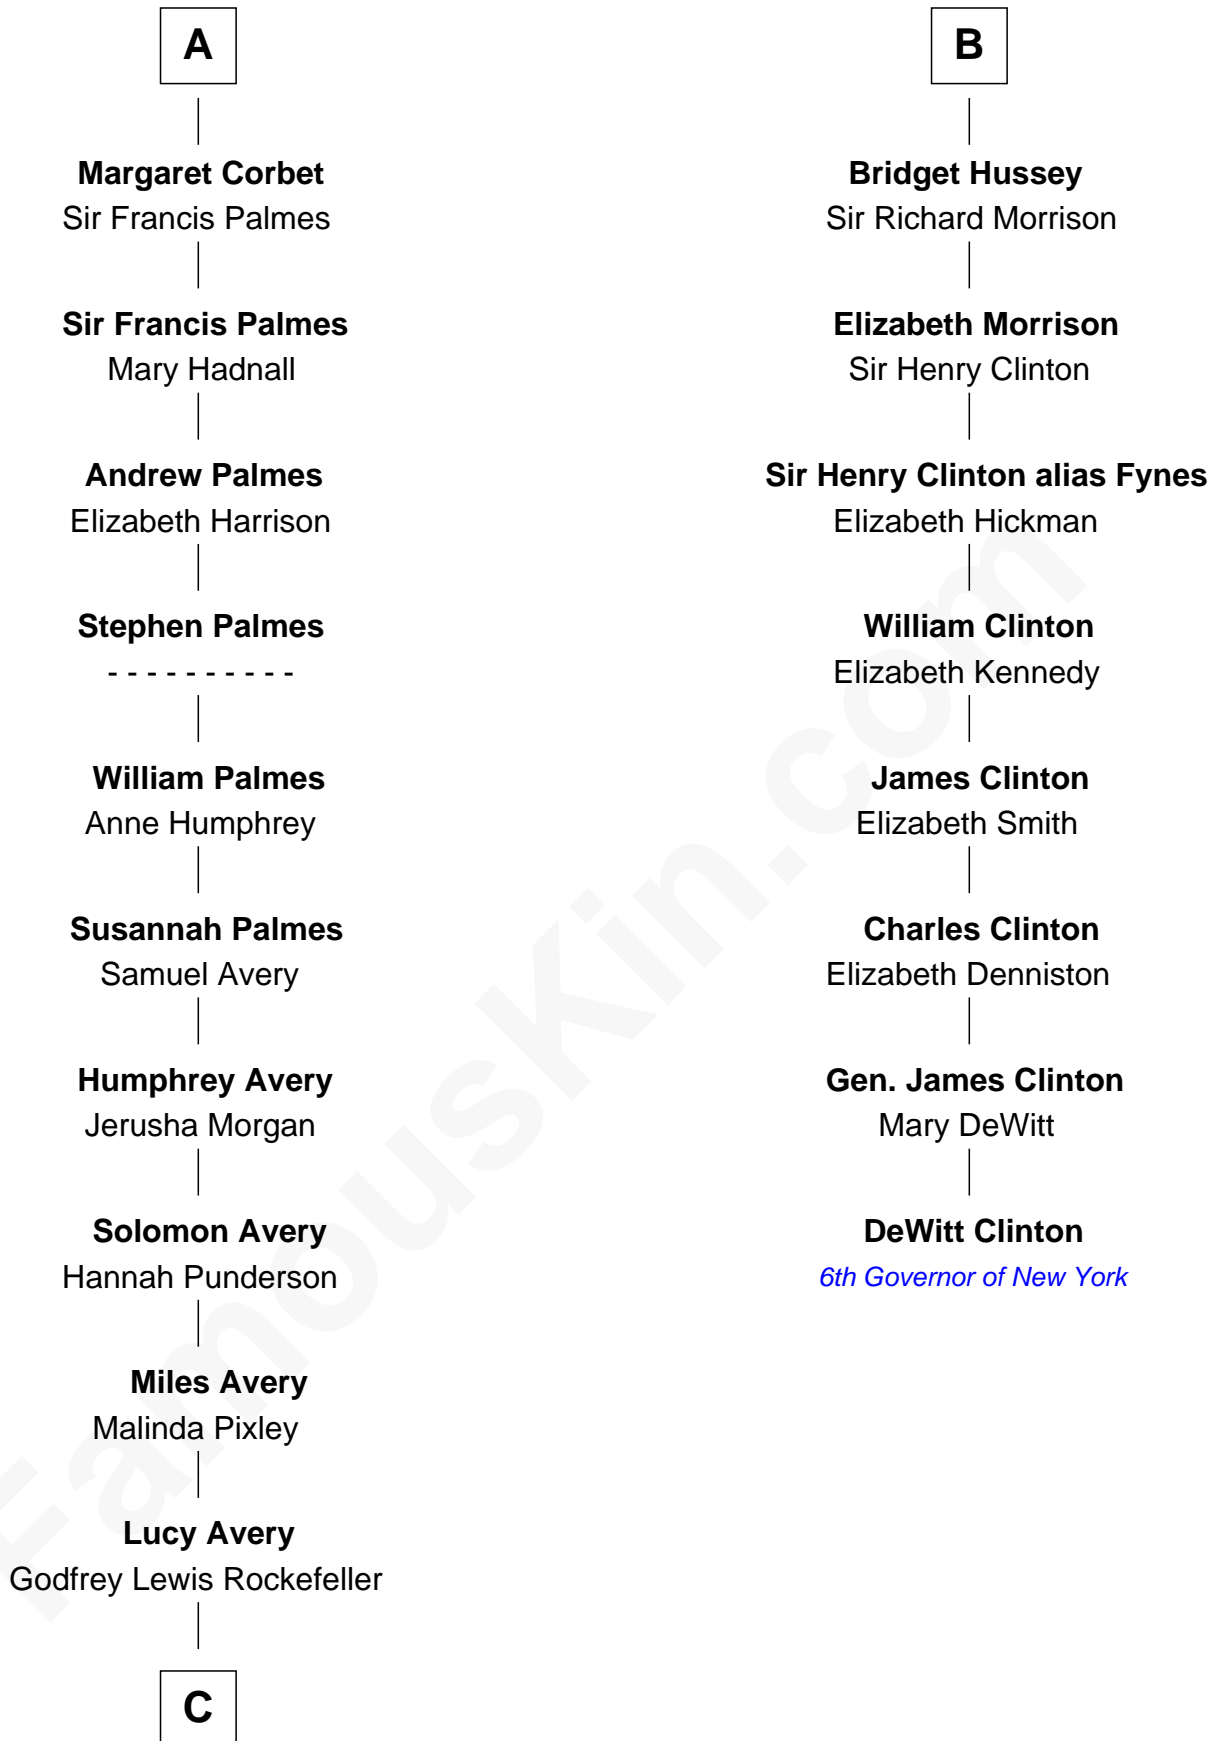

FamousKin.com Relationship Chart of

John D. Rockefeller

Founder of the Standard Oil Company

14th cousin 4 times removed of

DeWitt Clinton

6th Governor of New York

Elizabeth de Badlesmere

*with husband
Sir William de Bohun*

*with husband
Sir Edmund Mortimer*

Elizabeth de Bohun
Sir Richard Fitzalan

Sir Roger de Mortimer
Philippa de Montagu

Joan Fitzalan
Sir William Beauchamp

Edmund Mortimer
Philippa Plantagenet

Joan Beauchamp
James Butler

Elizabeth Mortimer
Sir Henry Percy

Elizabeth Butler
John Talbot

Sir Henry Percy
Eleanor Neville

Ann Talbot
Sir Henry Vernon

Katherine Percy
Sir Edmund Grey

Elizabeth Vernon
Sir Robert Corbet

George Grey
Catherine Herbert

Sir Roger Corbet
Anne Windsor

Anne Grey
Sir John Hussey

A

B

C

—
William Avery Rockefeller

Eliza Davison

—
John D. Rockefeller