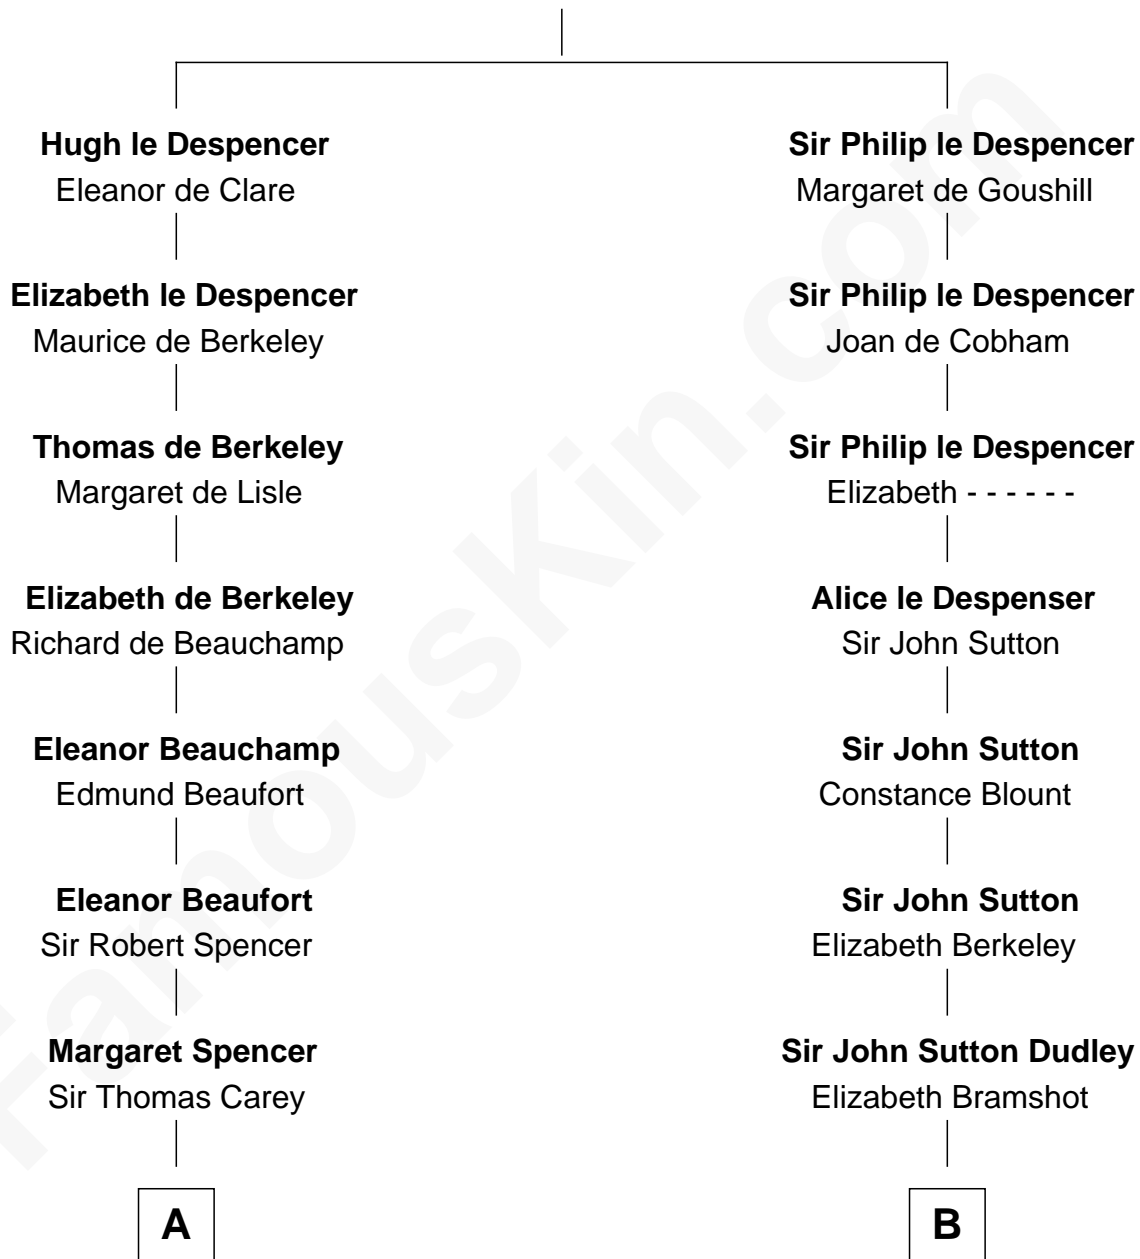

# FamousKin.com Relationship Chart of

**John D. Rockefeller**

*Founder of the Standard Oil Company*

16th cousin 3 times removed of

**DeWitt Clinton**

*6th Governor of New York*

**Sir Hugh le Despencer**

Isabella de Beauchamp

**C**

—  
**Lucy Avery**

Godfrey Lewis Rockefeller

—  
**William Avery Rockefeller**

Eliza Davison

—  
**John D. Rockefeller**

*Founder of the Standard Oil Company*

FamousKin.com