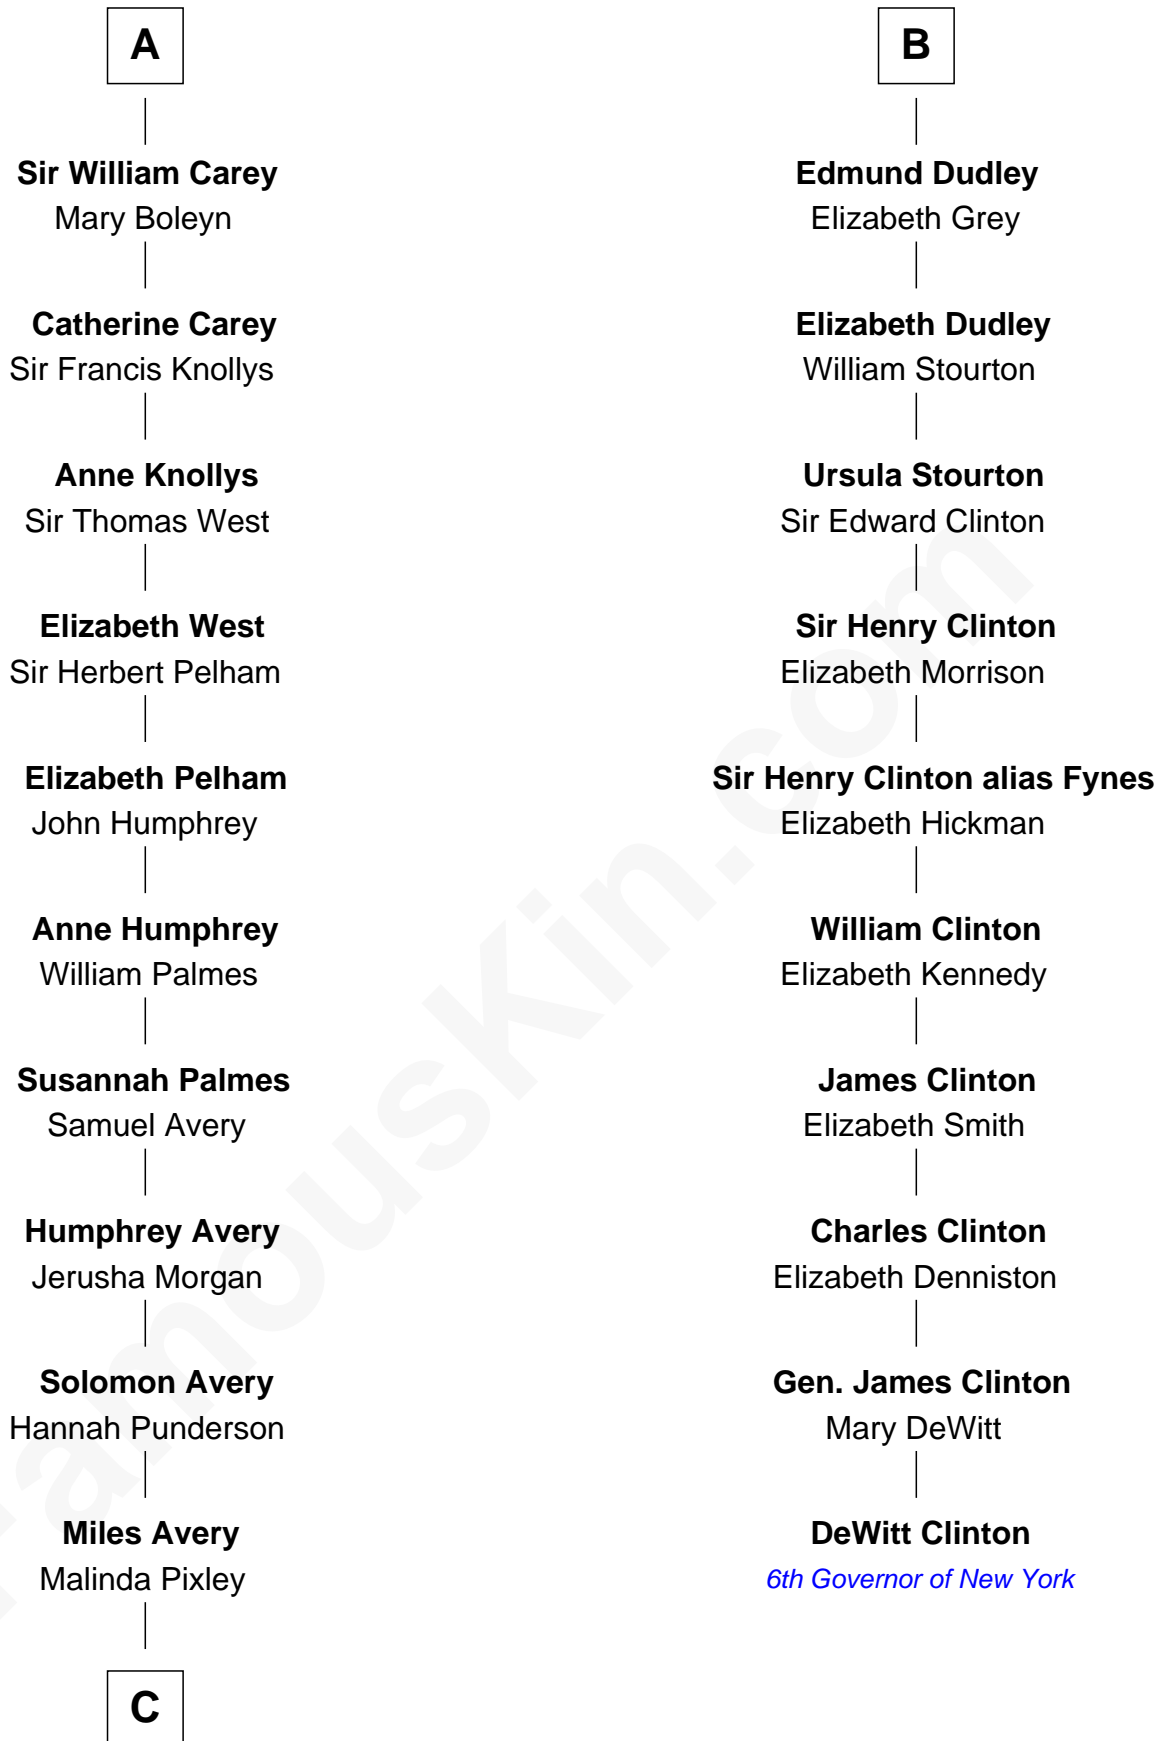

# FamousKin.com Relationship Chart of

**John D. Rockefeller**

*Founder of the Standard Oil Company*

16th cousin 3 times removed of

**DeWitt Clinton**

*6th Governor of New York*

**Sir Hugh le Despencer**

Isabella de Beauchamp

**C**

—  
**Lucy Avery**

Godfrey Lewis Rockefeller

—  
**William Avery Rockefeller**

Eliza Davison

—  
**John D. Rockefeller**

*Founder of the Standard Oil Company*

FamousKin.com