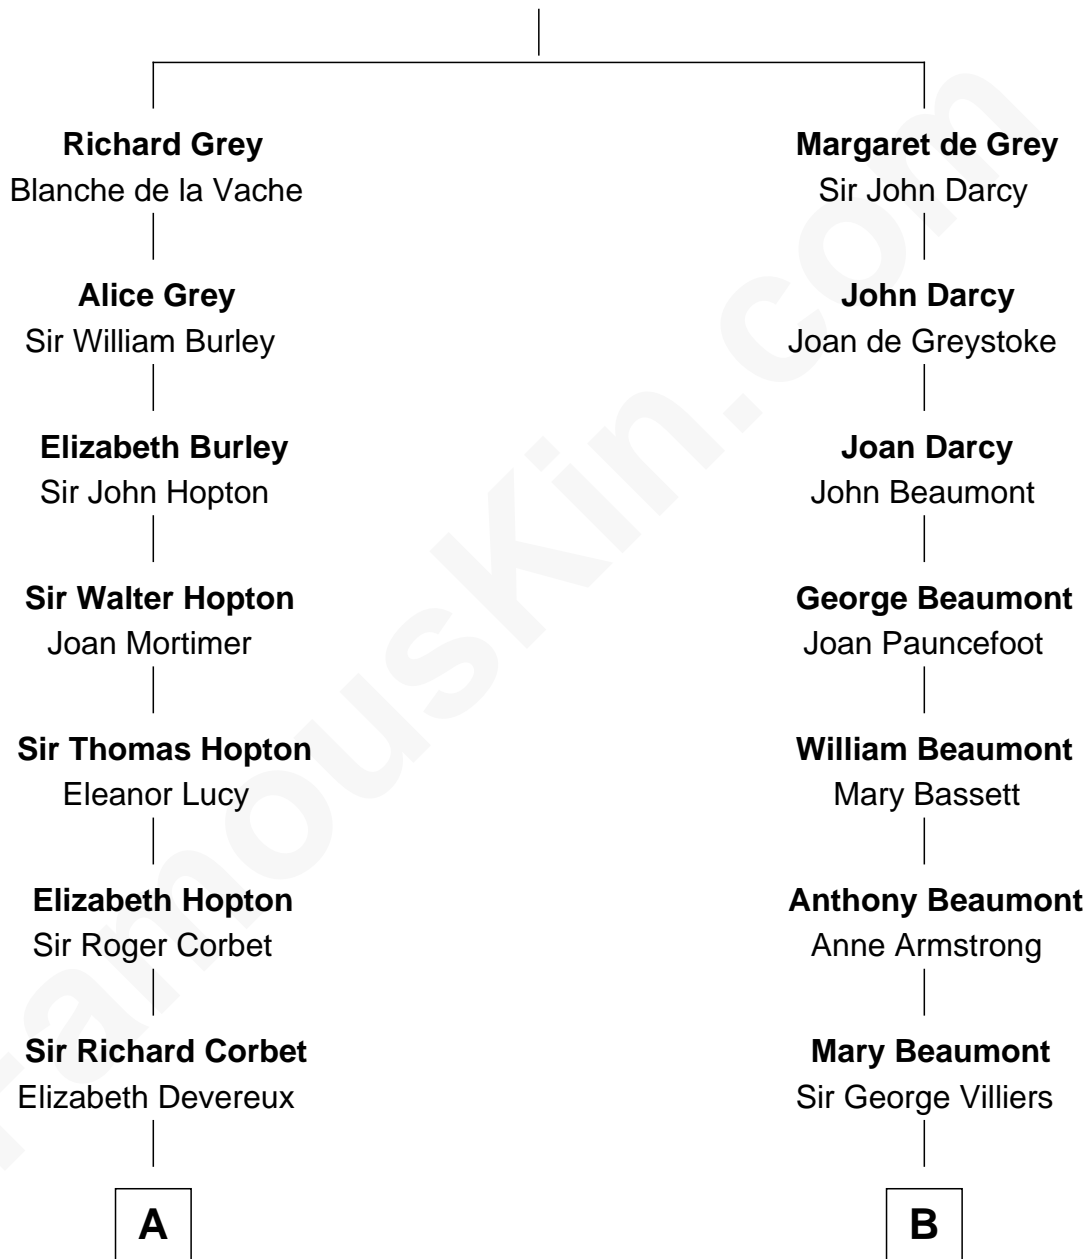

FamousKin.com Relationship Chart of

John D. Rockefeller

Founder of the Standard Oil Company

13th cousin 7 times removed of

Lt. Gen. James Brudenell

Leader of the "Charge of the Light Brigade"

Sir Henry de Grey

Elizabeth Talbot

C

—
Miles Avery
Malinda Pixley

—
Lucy Avery
Godfrey Lewis Rockefeller

—
William Avery Rockefeller
Eliza Davison

—
John D. Rockefeller
Founder of the Standard Oil Company

FamousKin.com