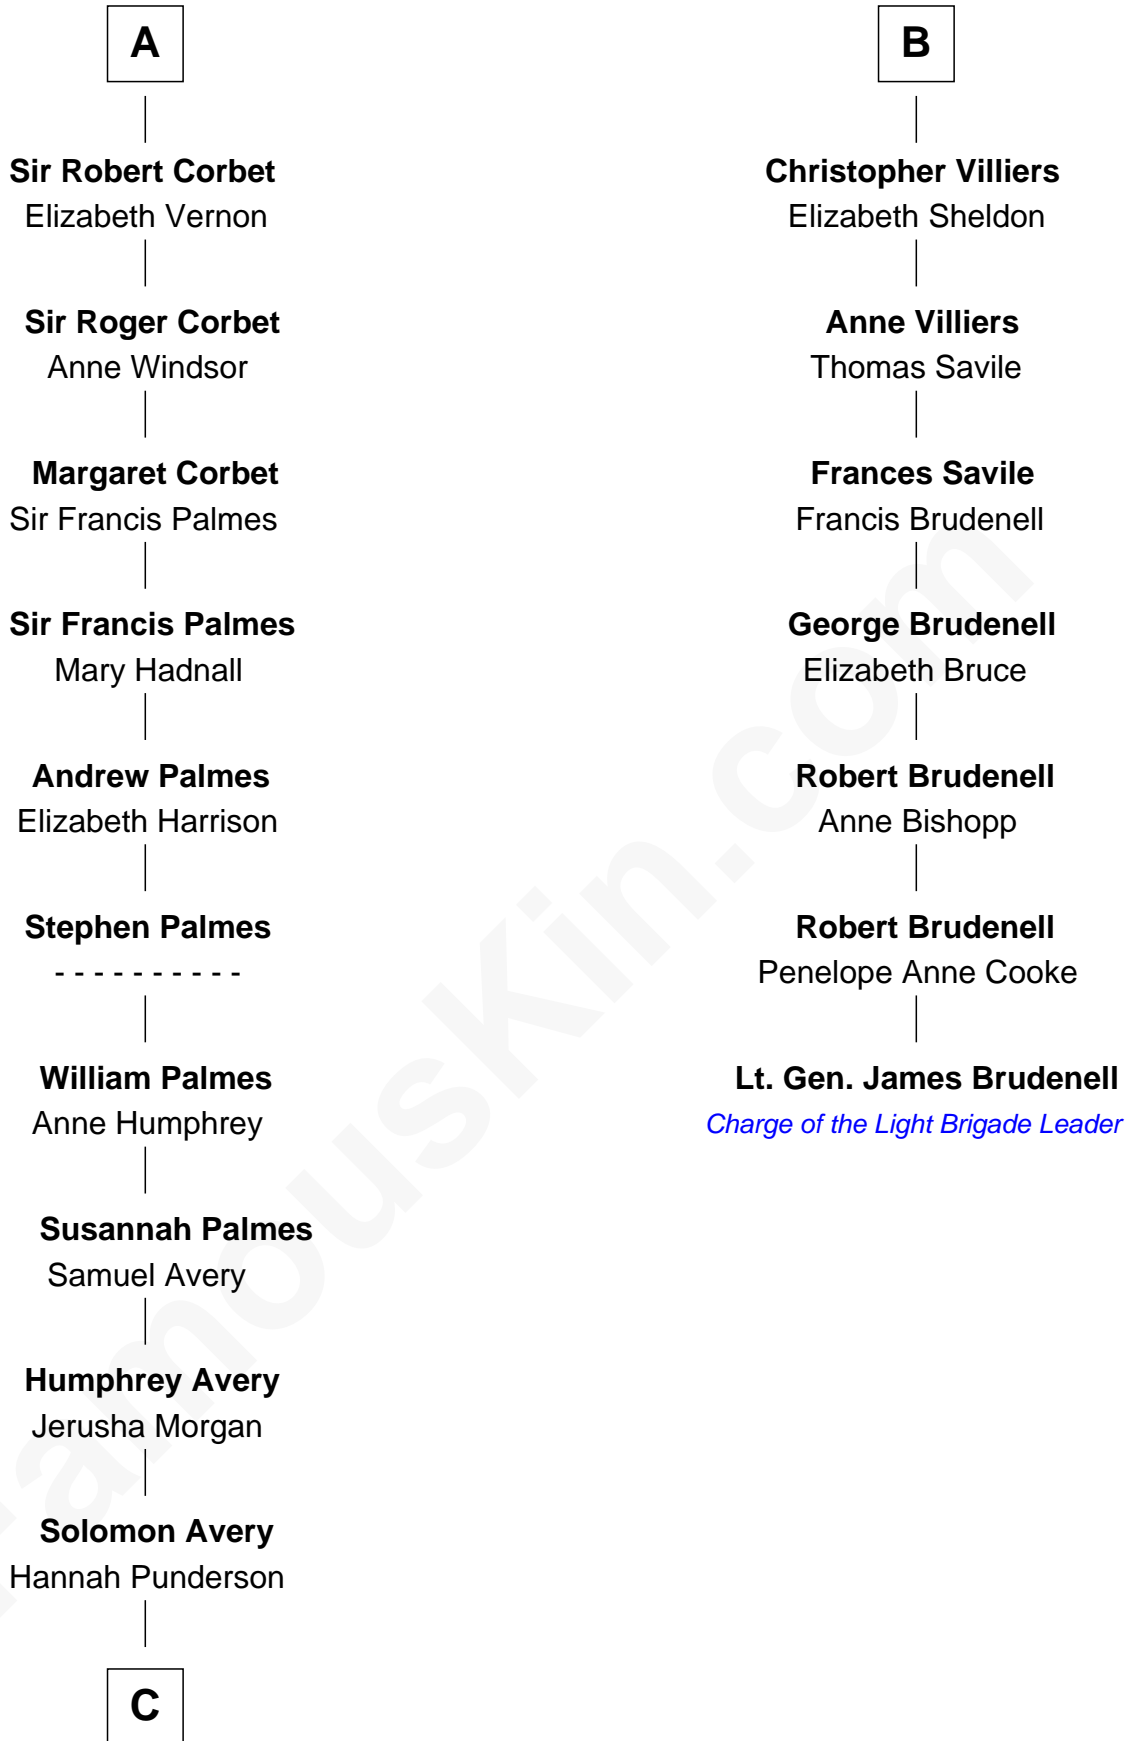

FamousKin.com Relationship Chart of

John D. Rockefeller

Founder of the Standard Oil Company

13th cousin 7 times removed of

Lt. Gen. James Brudenell

Leader of the "Charge of the Light Brigade"

Sir Henry de Grey

Elizabeth Talbot

C

—
Miles Avery
Malinda Pixley

—
Lucy Avery
Godfrey Lewis Rockefeller

—
William Avery Rockefeller
Eliza Davison

—
John D. Rockefeller
Founder of the Standard Oil Company

FamousKin.com