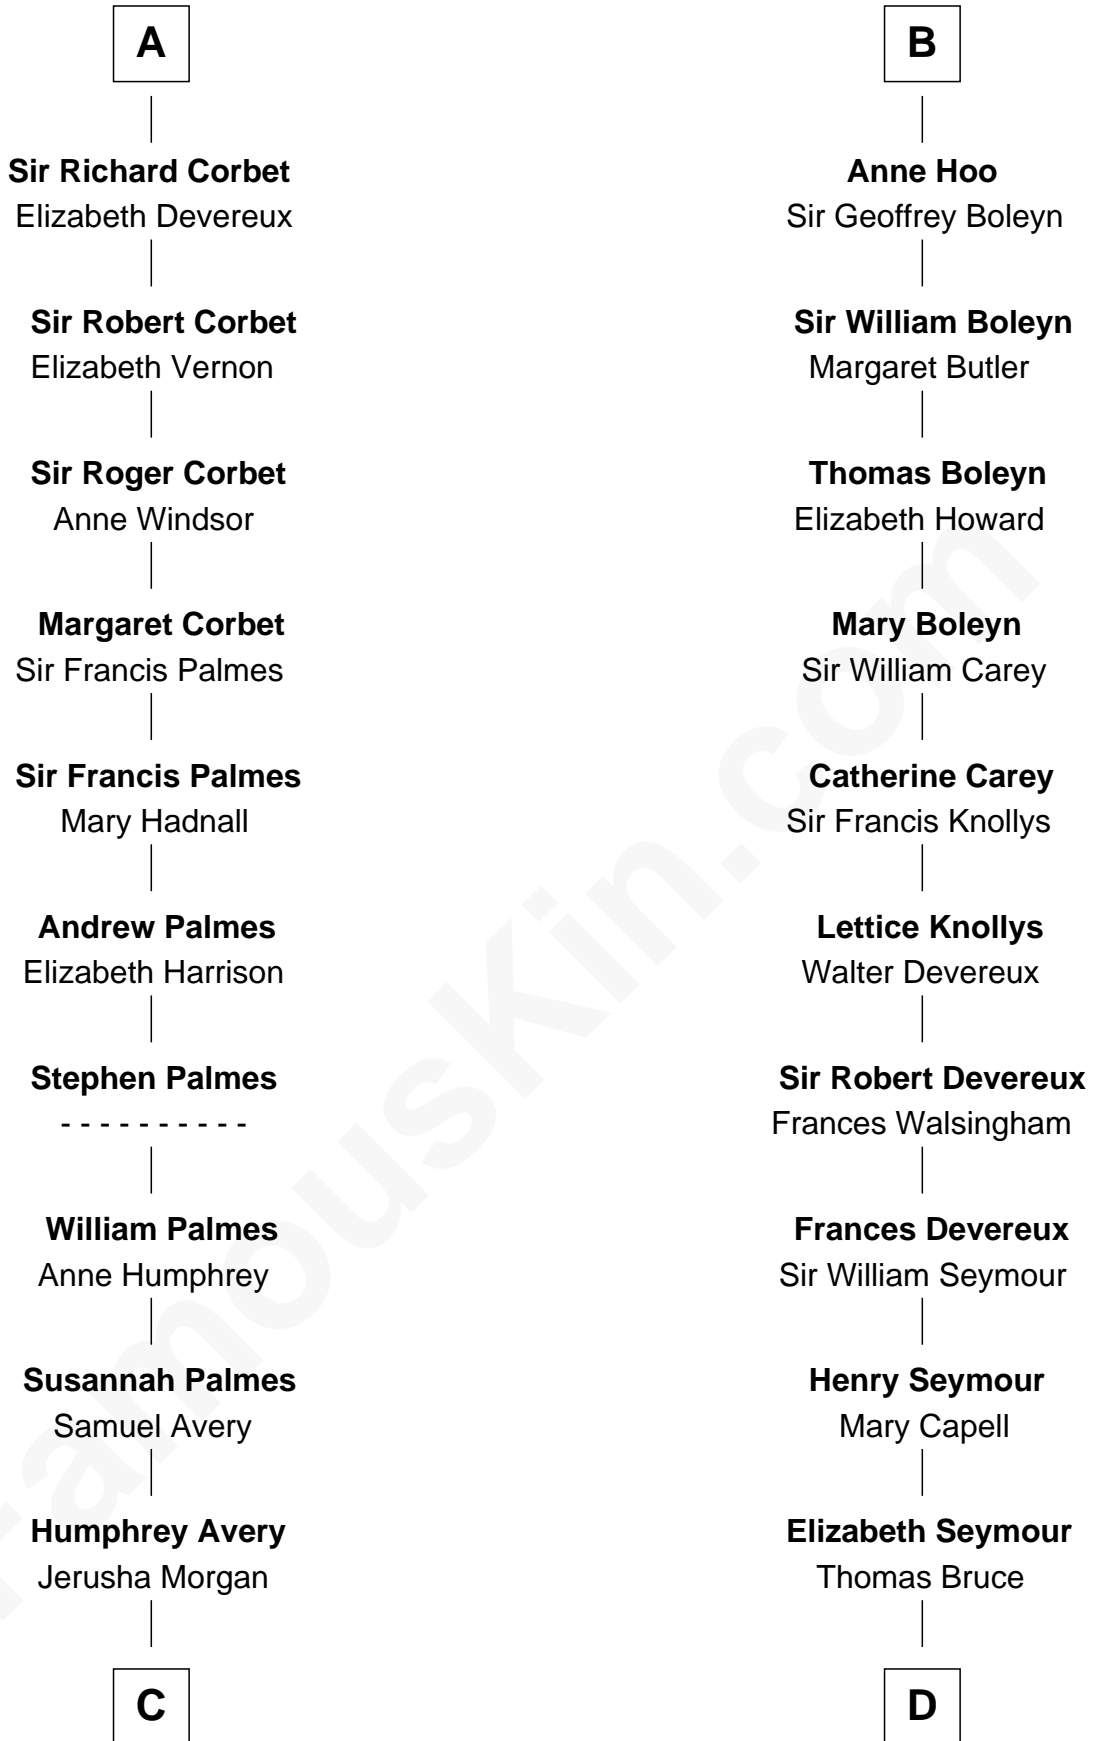

FamousKin.com Relationship Chart of

John D. Rockefeller

Founder of the Standard Oil Company

20th cousin 1 time removed of

Lt. Gen. James Brudenell

Leader of the "Charge of the Light Brigade"

William d'Aubenev

Mabel of Chester

C

Solomon Avery
Hannah Punderson

Miles Avery
Malinda Pixley

Lucy Avery
Godfrey Lewis Rockefeller

William Avery Rockefeller
Eliza Davison

John D. Rockefeller
Founder of the Standard Oil Company