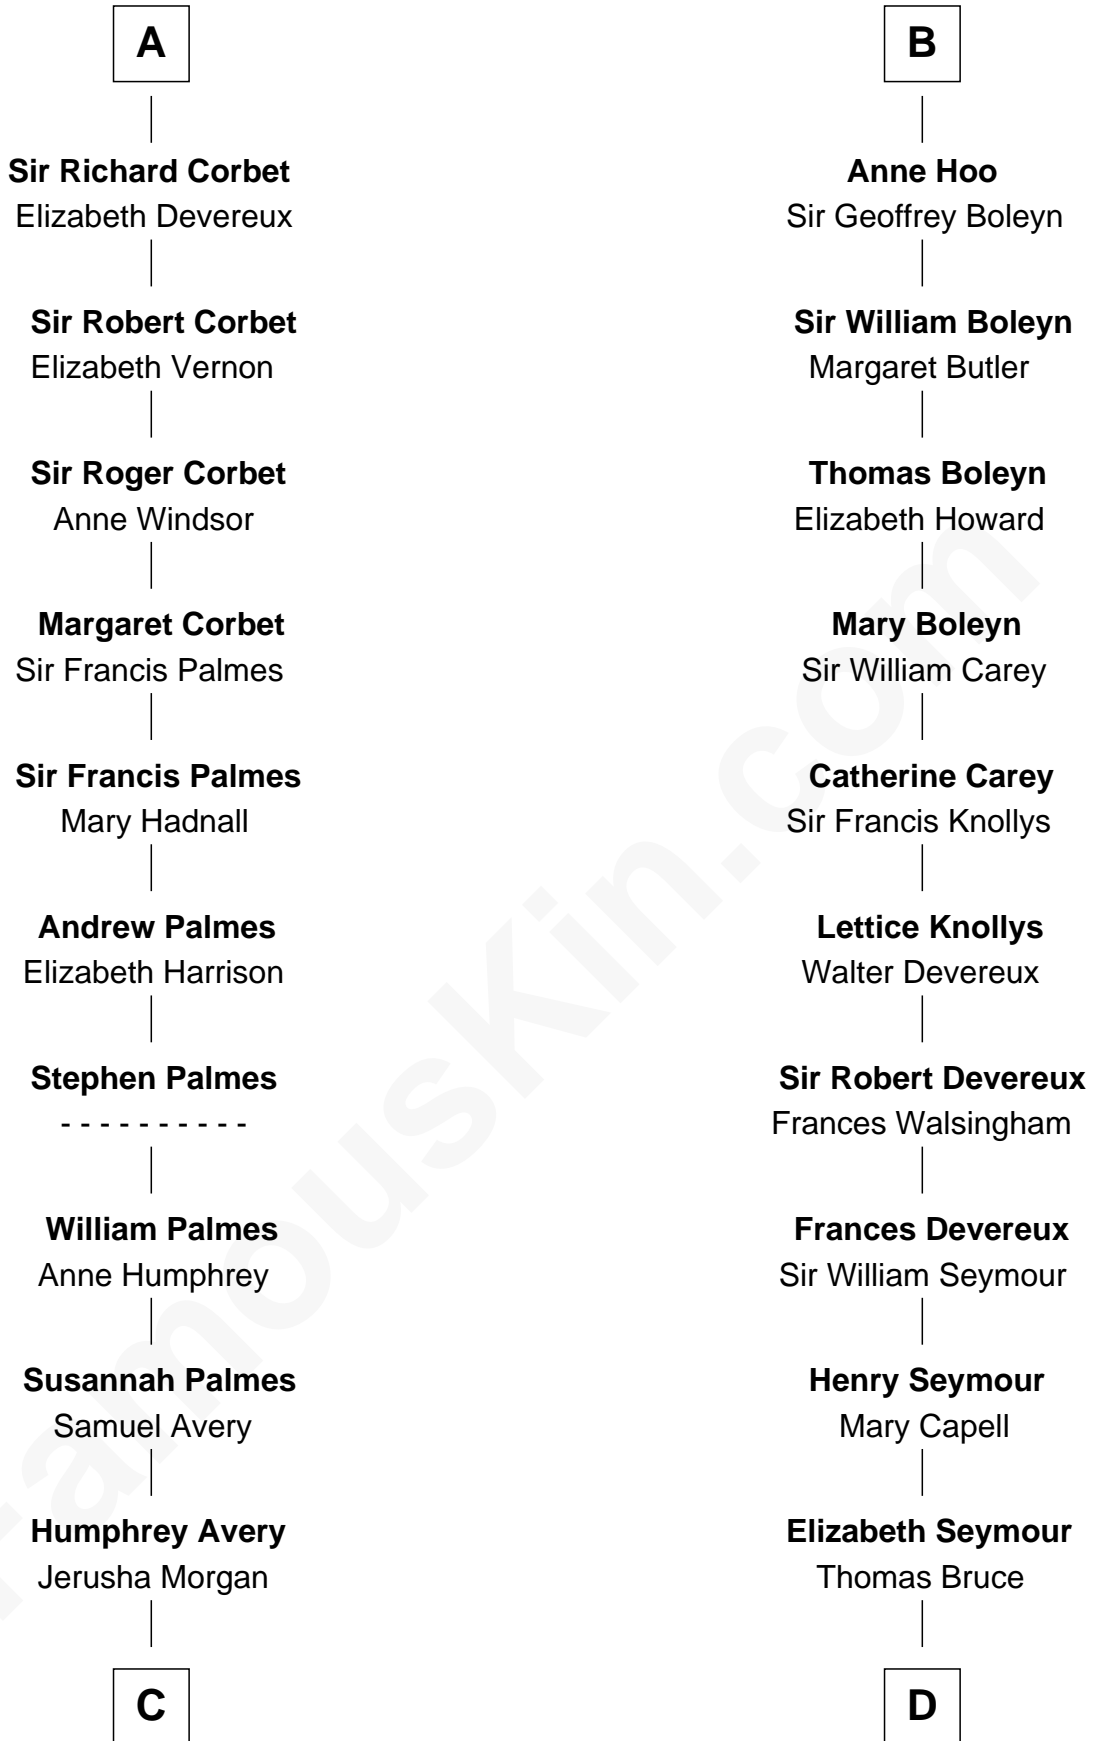

FamousKin.com Relationship Chart of

John D. Rockefeller

Founder of the Standard Oil Company

20th cousin 1 time removed of

Lt. Gen. James Brudenell

Leader of the "Charge of the Light Brigade"

Sir Ralph de Somery

Sir Roger de Somery

Nichole d'Aubenev

Joan de Somery

John IV le Strange

Hawise le Strange

Robert de Felton

Sir John de Felton

Sibyl - - - - -

Sir Thomas de Felton

Joan Walkfare

Eleanor de Felton

Sir Thomas Hoo

Sir Thomas Hoo

Elizabeth Wychingham

B

C

Solomon Avery
Hannah Punderson

Miles Avery
Malinda Pixley

Lucy Avery
Godfrey Lewis Rockefeller

William Avery Rockefeller
Eliza Davison

John D. Rockefeller
Founder of the Standard Oil Company

D

Elizabeth Bruce
George Brudenell