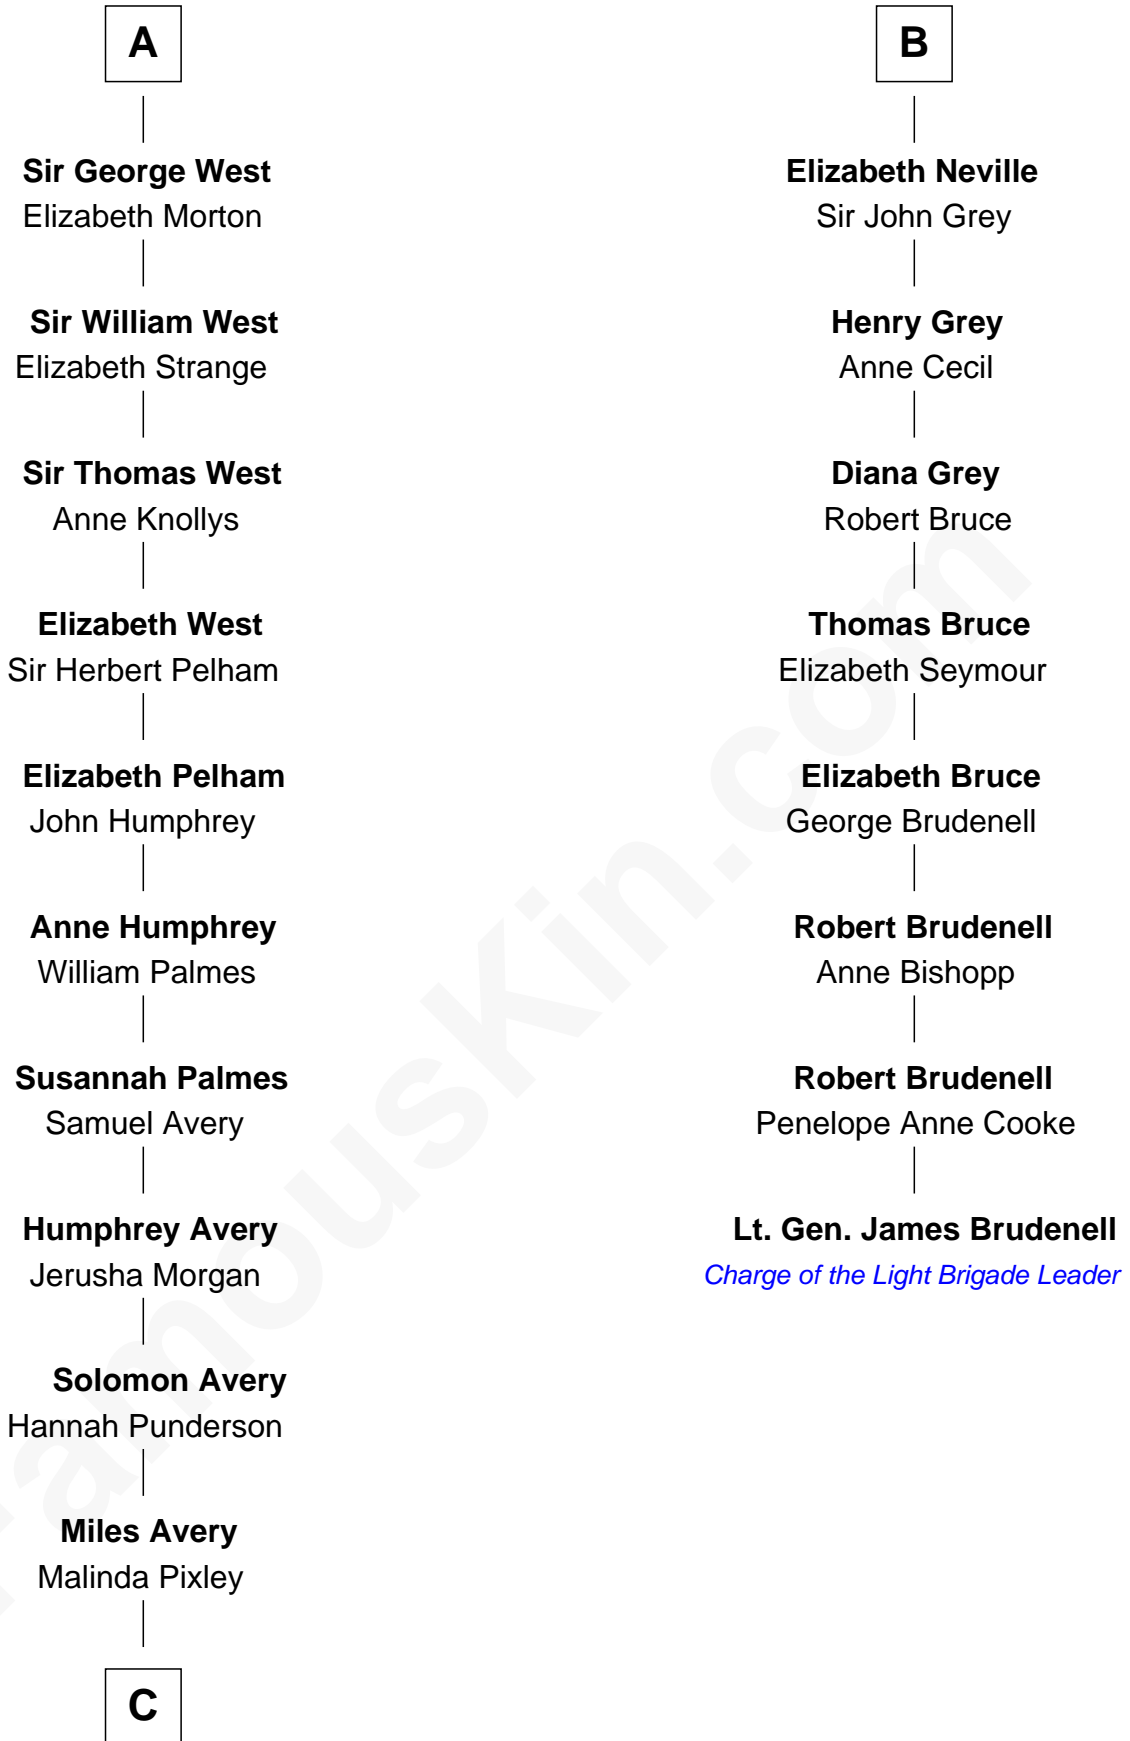

FamousKin.com Relationship Chart of

John D. Rockefeller

Founder of the Standard Oil Company

14th cousin 5 times removed of

Lt. Gen. James Brudenell

Leader of the "Charge of the Light Brigade"

C

—
Lucy Avery

Godfrey Lewis Rockefeller

—
William Avery Rockefeller

Eliza Davison

—
John D. Rockefeller

Founder of the Standard Oil Company

FamousKin.com