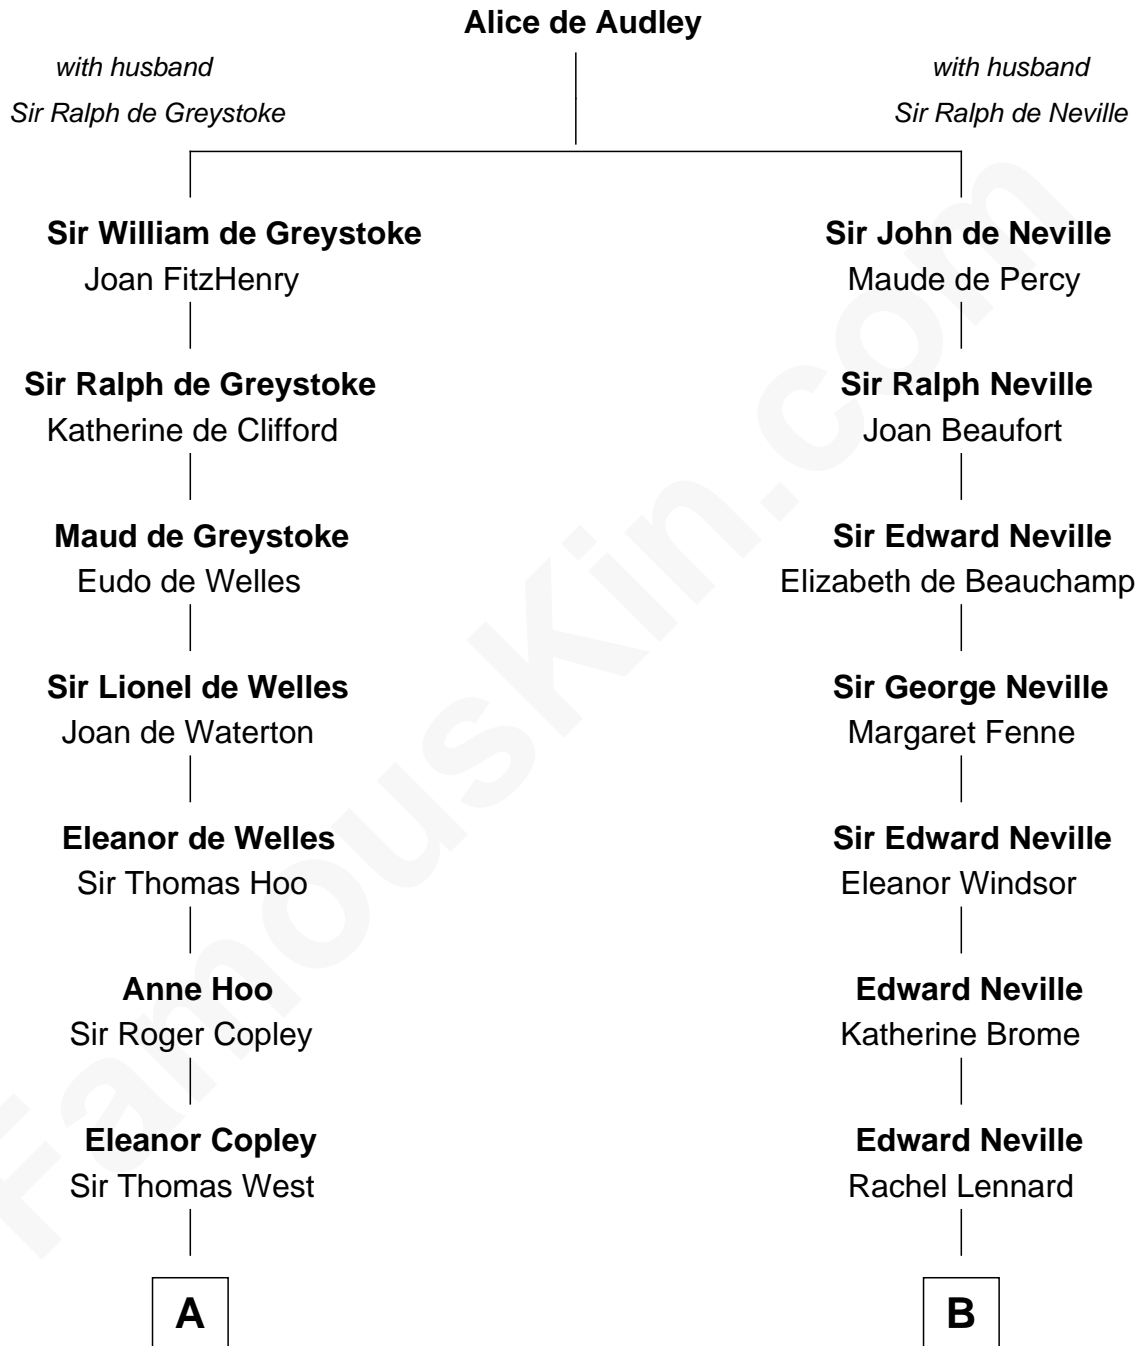

FamousKin.com Relationship Chart of

John D. Rockefeller

Founder of the Standard Oil Company

14th cousin 5 times removed of

Lt. Gen. James Brudenell

Leader of the "Charge of the Light Brigade"

C

—
Lucy Avery

Godfrey Lewis Rockefeller

—
William Avery Rockefeller

Eliza Davison

—
John D. Rockefeller

Founder of the Standard Oil Company

FamousKin.com