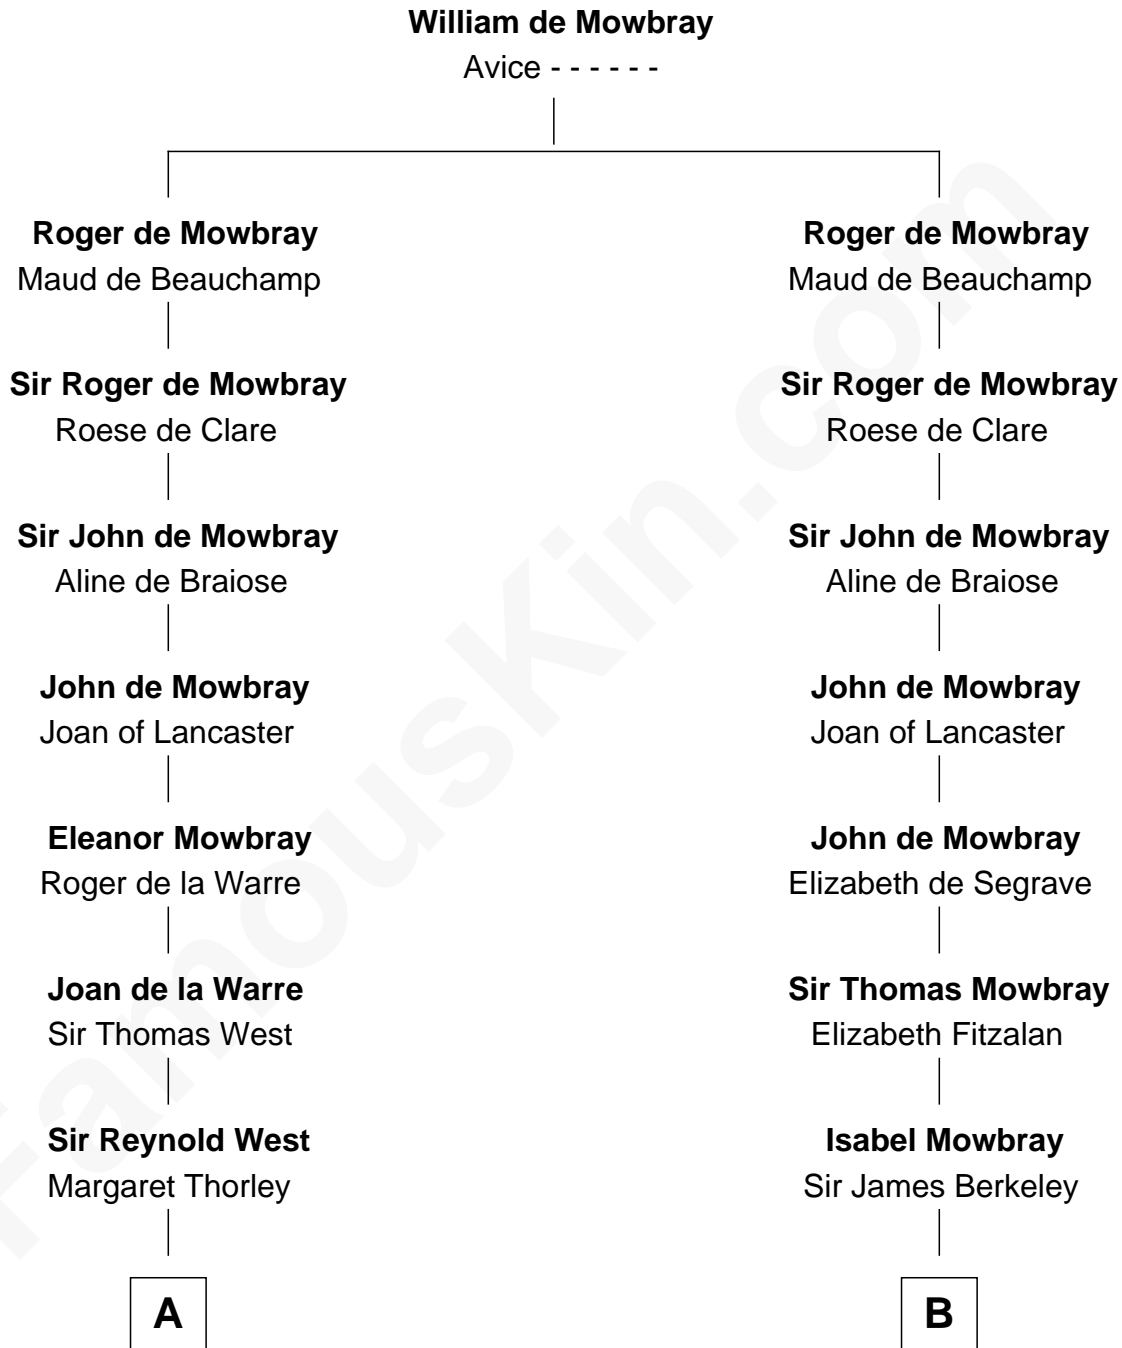

FamousKin.com

Relationship Chart of

John D. Rockefeller

Founder of the Standard Oil Company

18th cousin 3 times removed of

Lt. Gen. James Brudenell

Leader of the "Charge of the Light Brigade"

C

Solomon Avery
Hannah Punderson

Miles Avery
Malinda Pixley

Lucy Avery
Godfrey Lewis Rockefeller

William Avery Rockefeller
Eliza Davison

John D. Rockefeller
Founder of the Standard Oil Company

D

Robert Brudenell
Penelope Anne Cooke