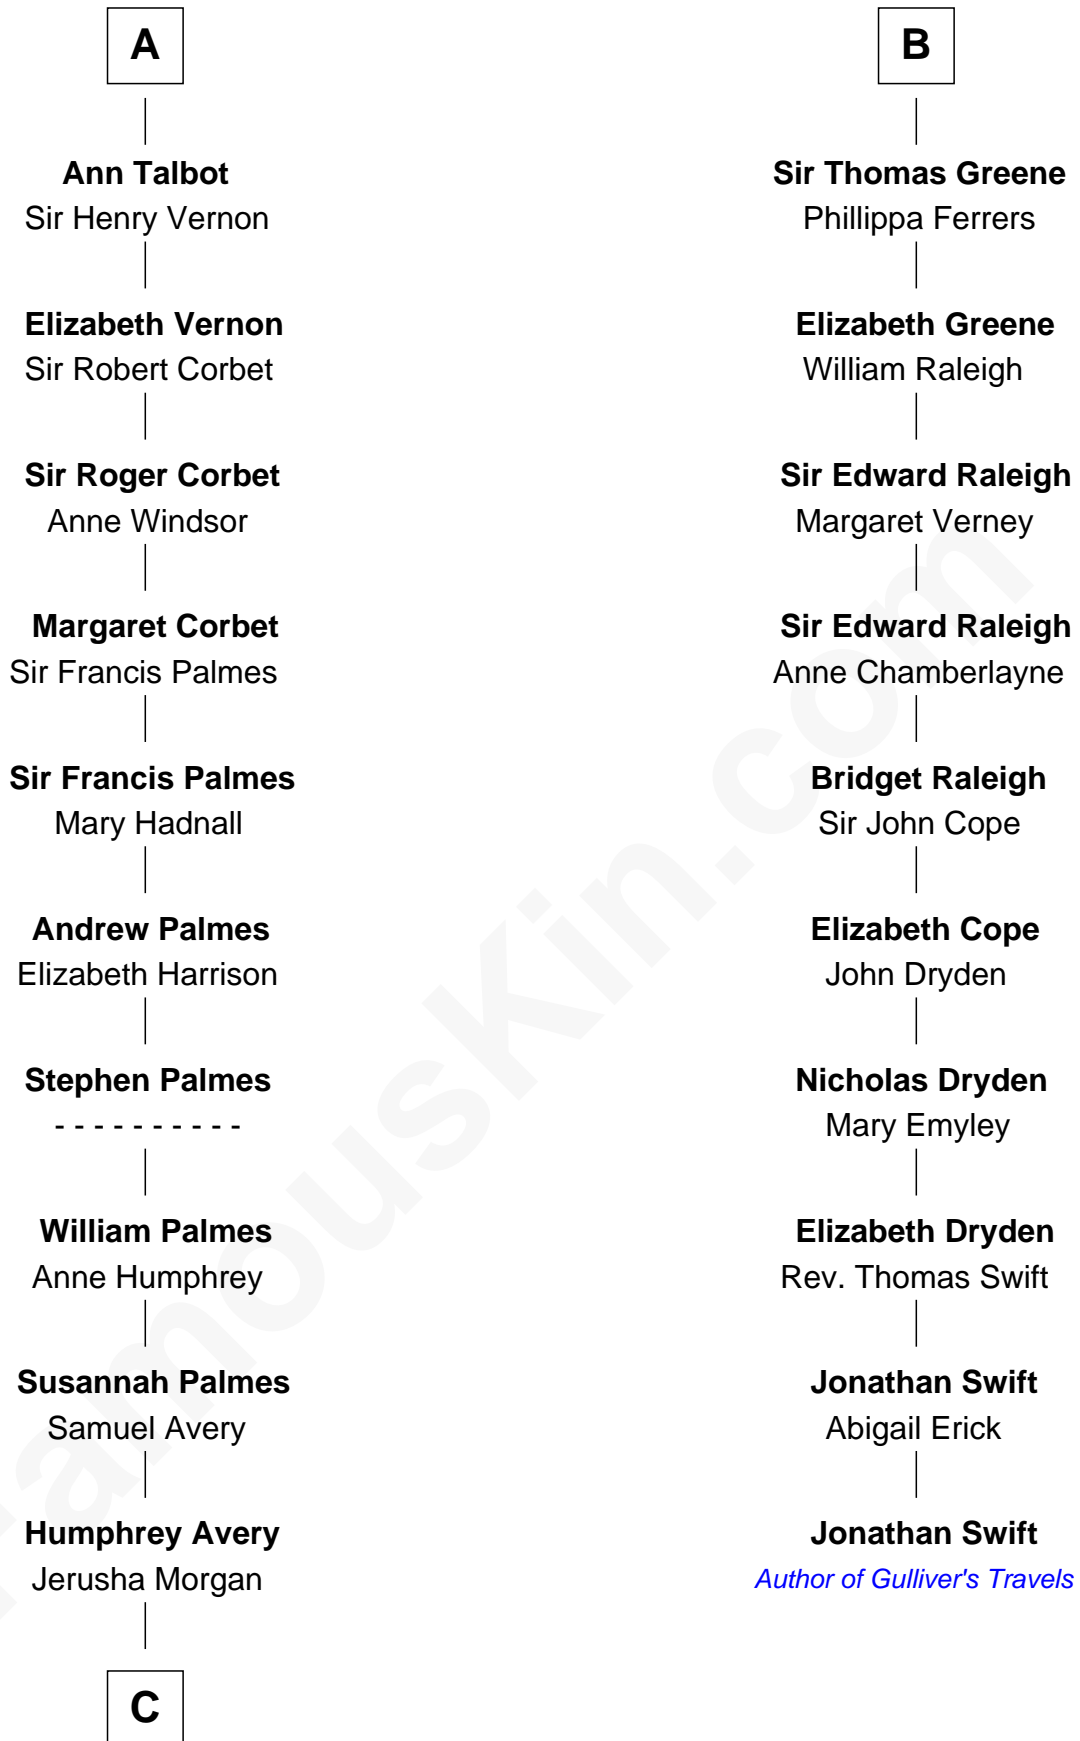

FamousKin.com Relationship Chart of

John D. Rockefeller

Founder of the Standard Oil Company

16th cousin 5 times removed of

Jonathan Swift

Author of Gulliver's Travels

Sir Humphrey de Bohun

Maud of Eu

C

—
Solomon Avery
Hannah Punderson

—
Miles Avery
Malinda Pixley

—
Lucy Avery
Godfrey Lewis Rockefeller

—
William Avery Rockefeller
Eliza Davison

—
John D. Rockefeller
Founder of the Standard Oil Company

FamousKin.com