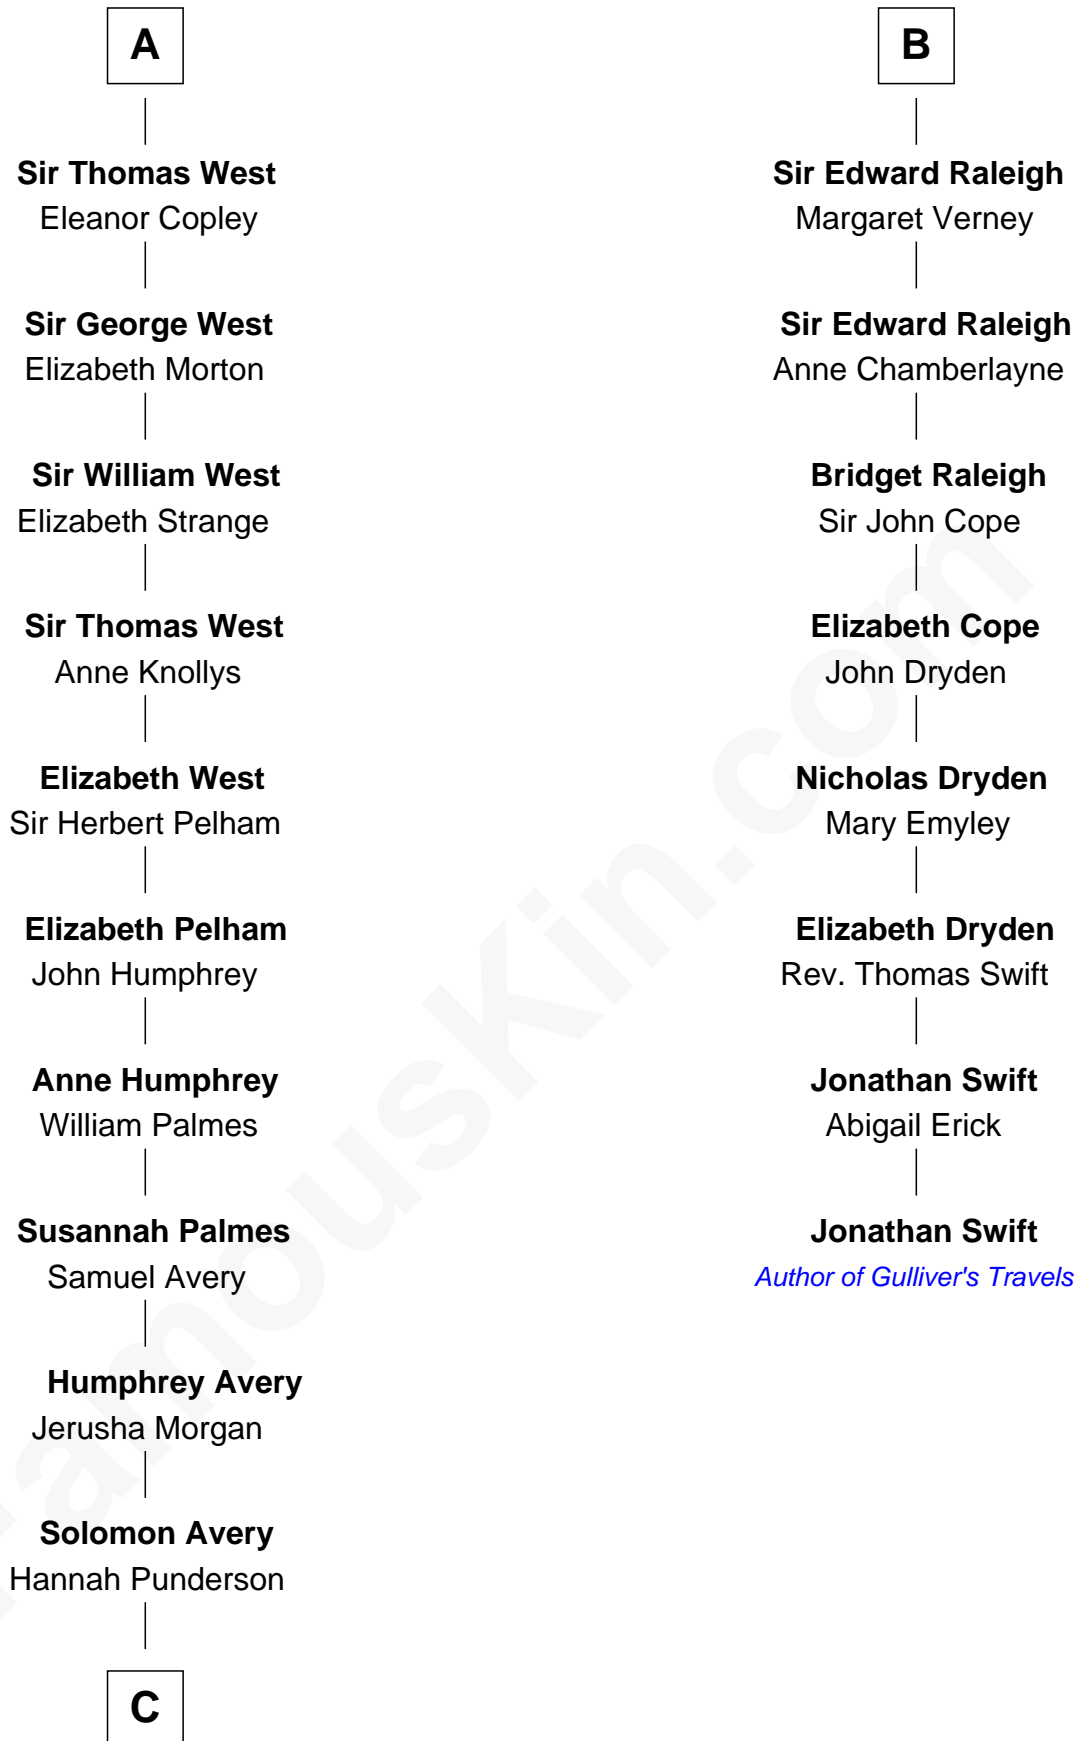

FamousKin.com Relationship Chart of

John D. Rockefeller

Founder of the Standard Oil Company

14th cousin 6 times removed of

Jonathan Swift

Author of Gulliver's Travels

C

—
Miles Avery
Malinda Pixley

—
Lucy Avery
Godfrey Lewis Rockefeller

—
William Avery Rockefeller
Eliza Davison

—
John D. Rockefeller
Founder of the Standard Oil Company

FamousKin.com