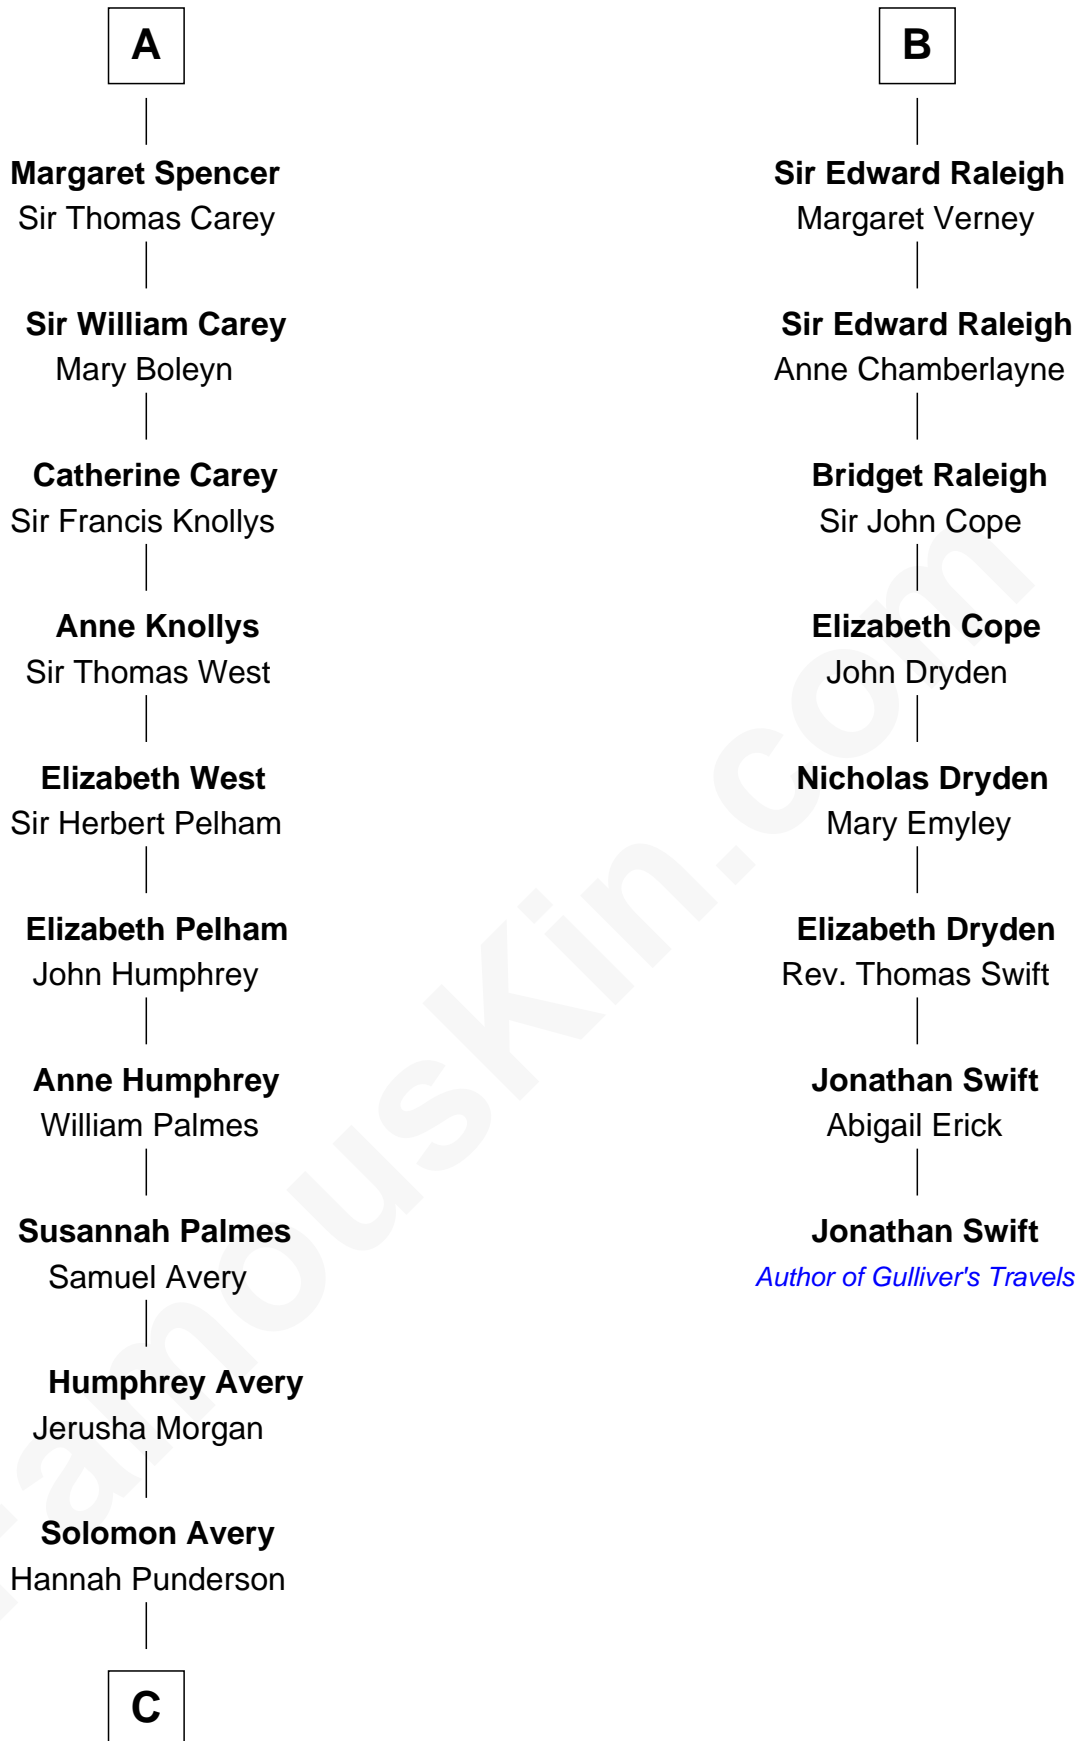

FamousKin.com Relationship Chart of

John D. Rockefeller

Founder of the Standard Oil Company

14th cousin 6 times removed of

Jonathan Swift

Author of Gulliver's Travels

Sir Edmund Mortimer

Margaret de Fiennes

C

—
Miles Avery
Malinda Pixley

—
Lucy Avery
Godfrey Lewis Rockefeller

—
William Avery Rockefeller
Eliza Davison

—
John D. Rockefeller
Founder of the Standard Oil Company

FamousKin.com