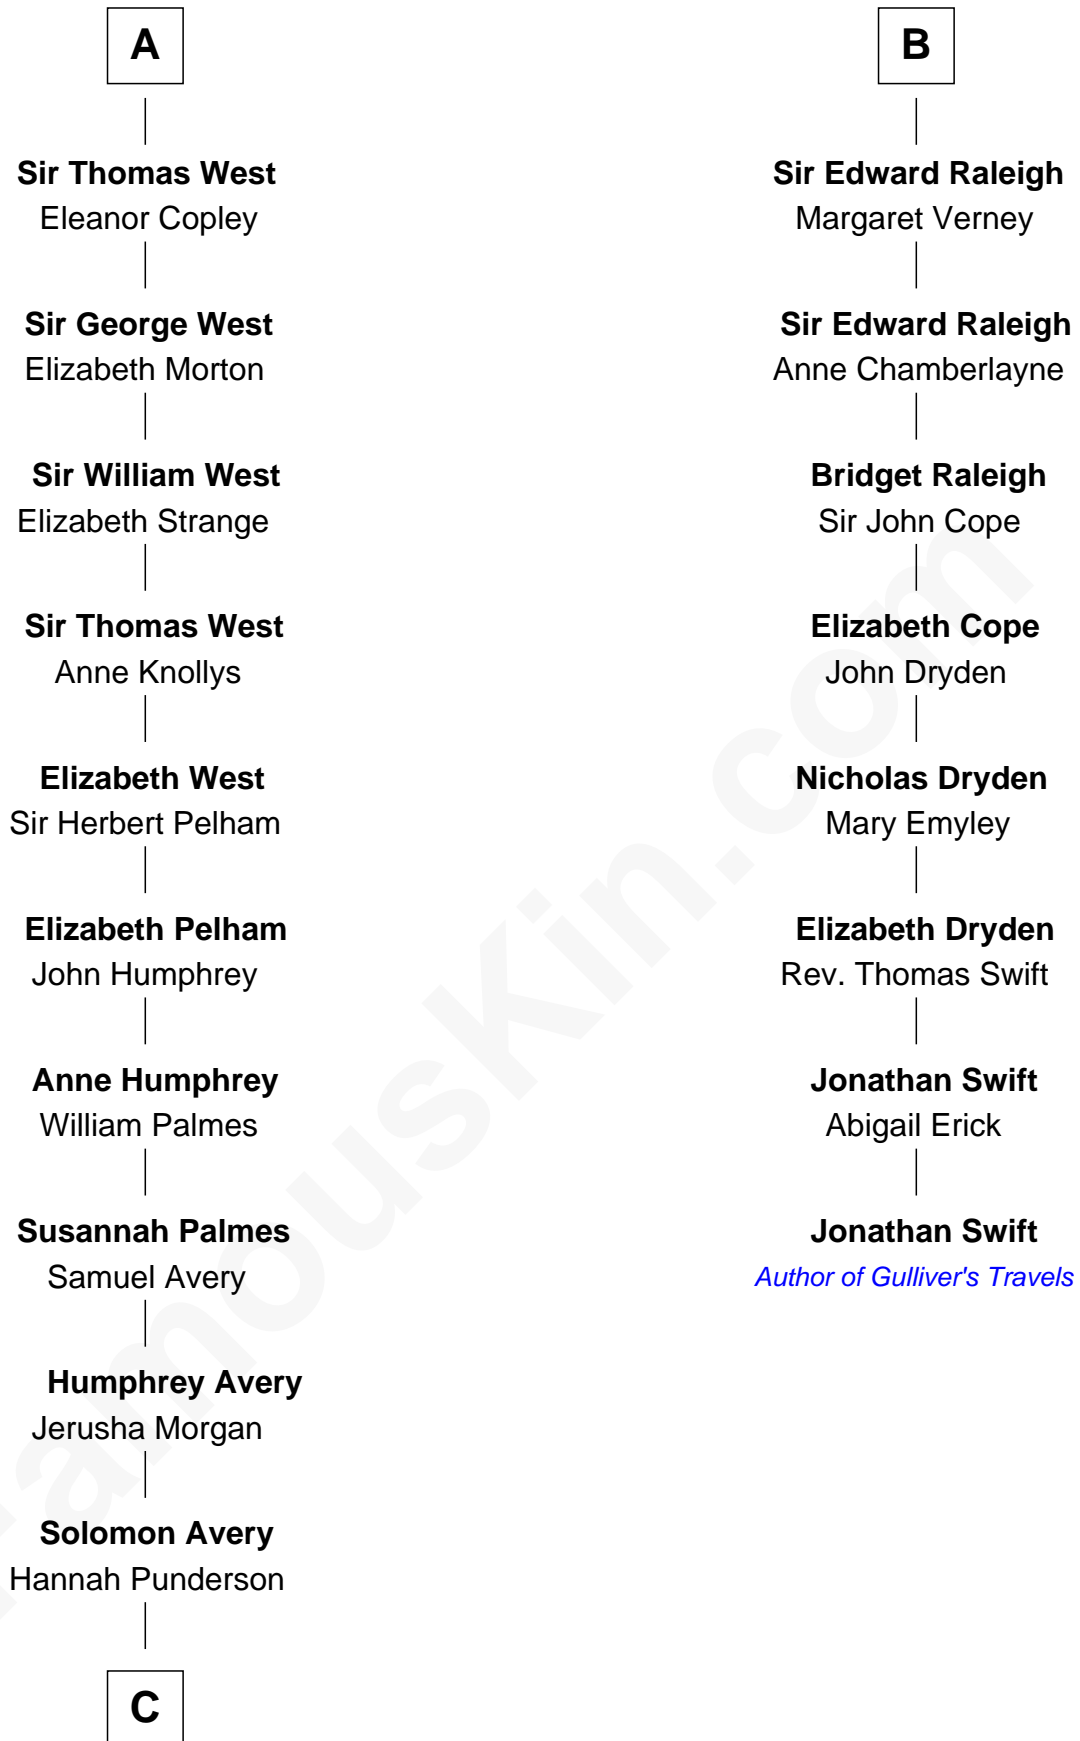

# FamousKin.com Relationship Chart of

**John D. Rockefeller**

*Founder of the Standard Oil Company*

14th cousin 6 times removed of

**Jonathan Swift**

*Author of Gulliver's Travels*

**Sir Hugh le Despencer**

Aveline Basset

**C**

—  
**Miles Avery**  
Malinda Pixley

—  
**Lucy Avery**  
Godfrey Lewis Rockefeller

—  
**William Avery Rockefeller**  
Eliza Davison

—  
**John D. Rockefeller**  
*Founder of the Standard Oil Company*