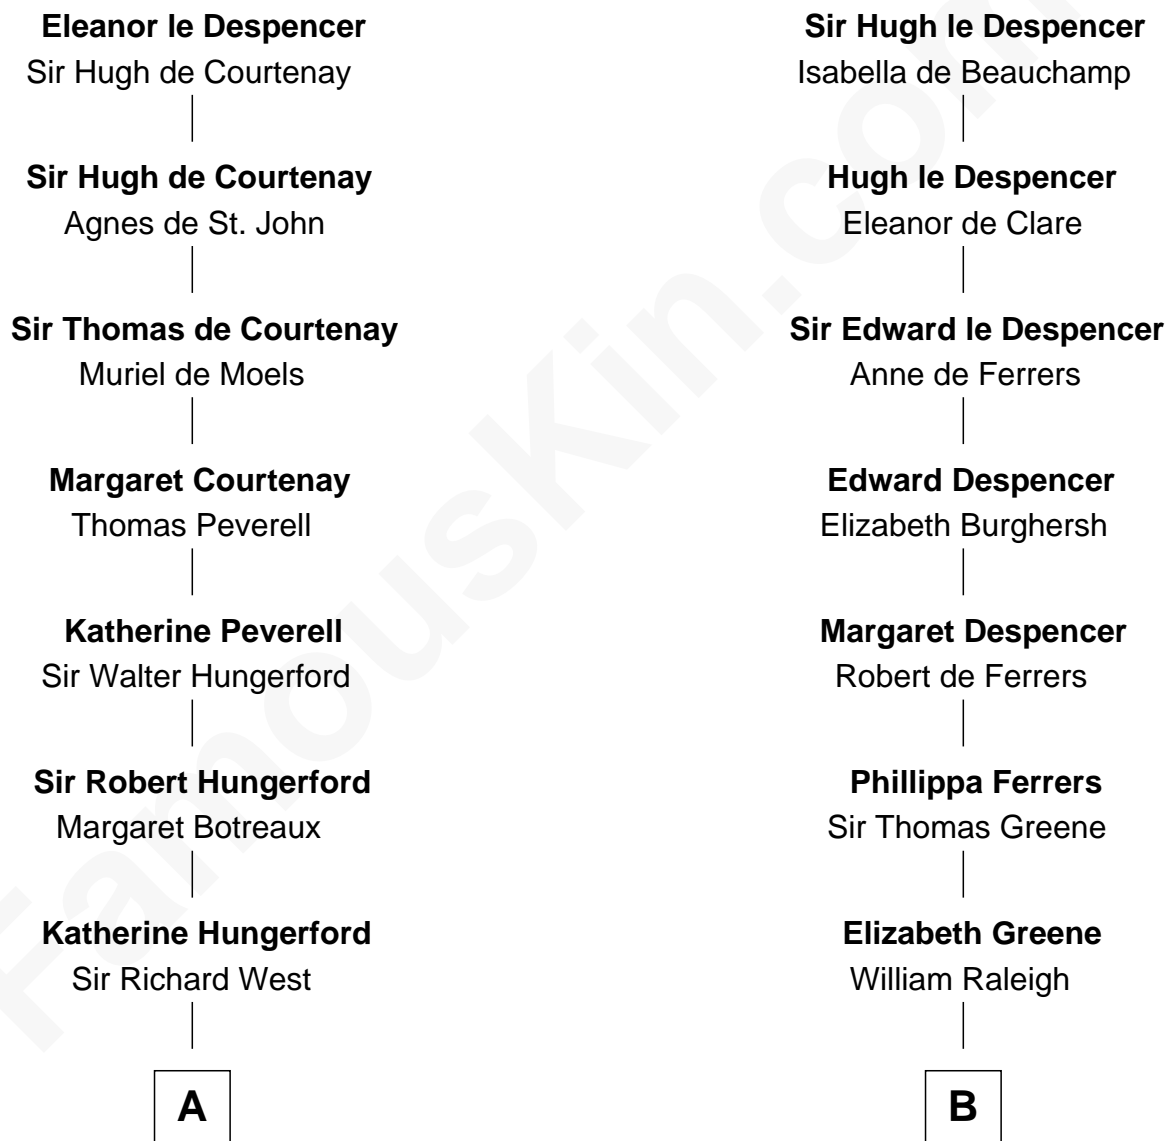

# FamousKin.com Relationship Chart of

**John D. Rockefeller**

*Founder of the Standard Oil Company*

14th cousin 6 times removed of

**Jonathan Swift**

*Author of Gulliver's Travels*

**Sir Hugh le Despencer**

Aveline Basset

**C**

—  
**Miles Avery**  
Malinda Pixley

—  
**Lucy Avery**  
Godfrey Lewis Rockefeller

—  
**William Avery Rockefeller**  
Eliza Davison

—  
**John D. Rockefeller**  
*Founder of the Standard Oil Company*