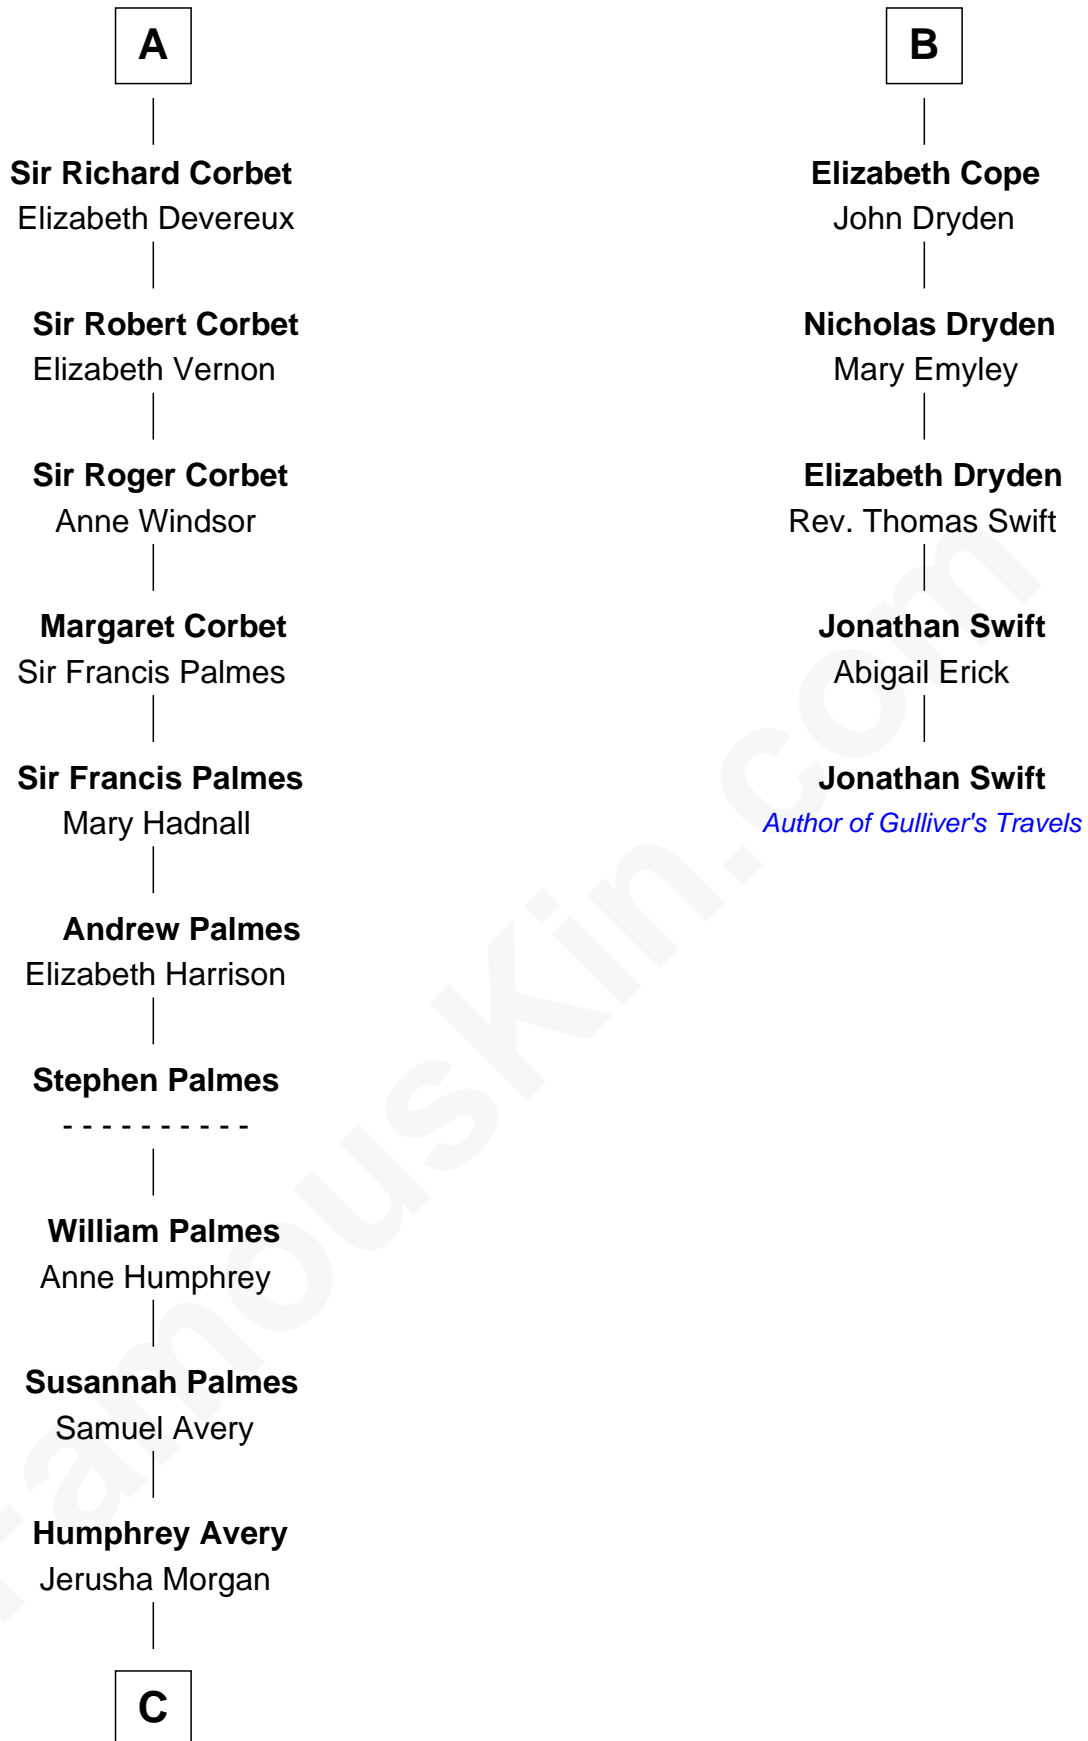

# FamousKin.com Relationship Chart of

**John D. Rockefeller**

*Founder of the Standard Oil Company*

11th cousin 10 times removed of

**Jonathan Swift**

*Author of Gulliver's Travels*

**Sir Gilbert Talbot**

Pernel le Boteler

Ankaret le Strange

**Mary Talbot**

Sir Thomas Greene

**Sir Thomas Greene**

Phillippa Ferrers

**Elizabeth Greene**

William Raleigh

**Sir Edward Raleigh**

Margaret Verney

**Sir Edward Raleigh**

Anne Chamberlayne

**Bridget Raleigh**

Sir John Cope

**B**

**C**

—  
**Solomon Avery**  
Hannah Punderson

—  
**Miles Avery**  
Malinda Pixley

—  
**Lucy Avery**  
Godfrey Lewis Rockefeller

—  
**William Avery Rockefeller**  
Eliza Davison

—  
**John D. Rockefeller**  
*Founder of the Standard Oil Company*

FamousKin.com