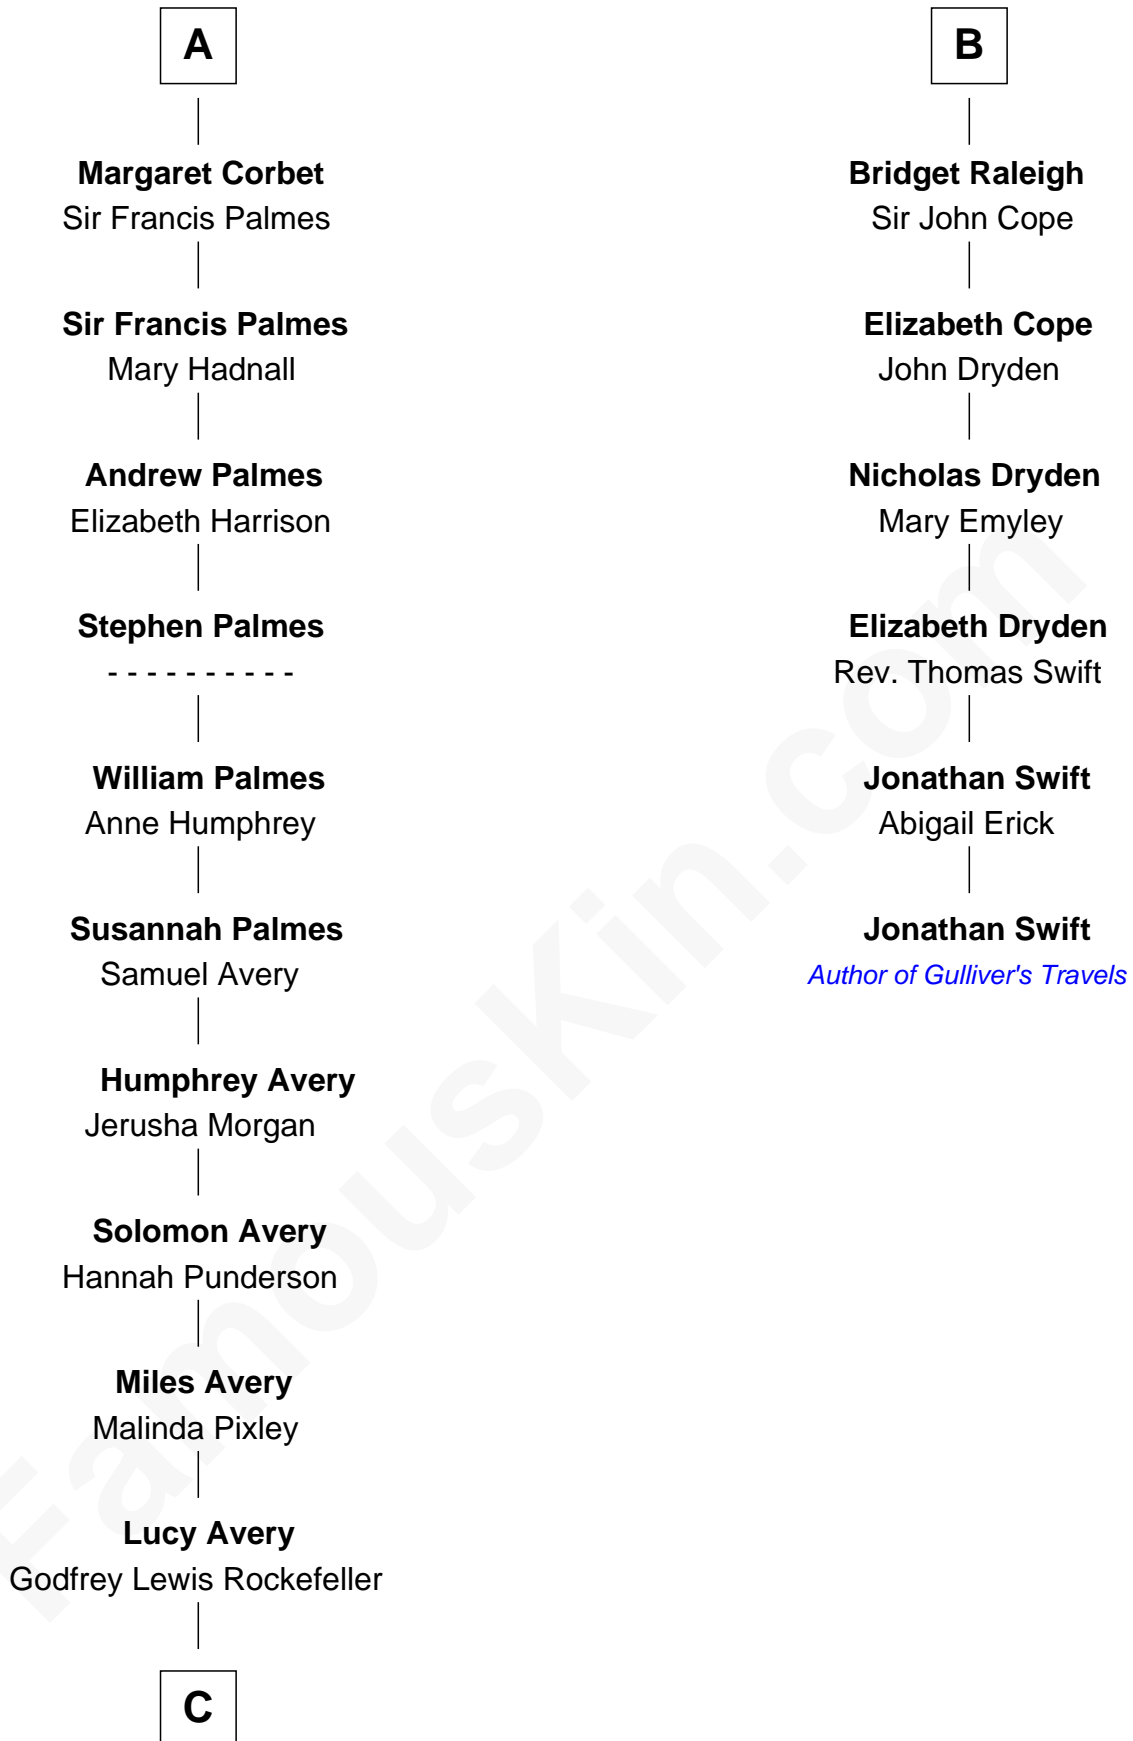

FamousKin.com Relationship Chart of

John D. Rockefeller

Founder of the Standard Oil Company

12th cousin 6 times removed of

Jonathan Swift

Author of Gulliver's Travels

Sir James le Boteler

Eleanor de Bohun

Ann Talbot

Sir Henry Vernon

Elizabeth Vernon

Sir Robert Corbet

Sir Roger Corbet

Anne Windsor

A

Pernel le Boteler

William Raleigh

Sir Edward Raleigh

Margaret Verney

Sir Edward Raleigh

Anne Chamberlayne

B

C

—
William Avery Rockefeller

Eliza Davison

—
John D. Rockefeller

Founder of the Standard Oil Company

FamousKin.com