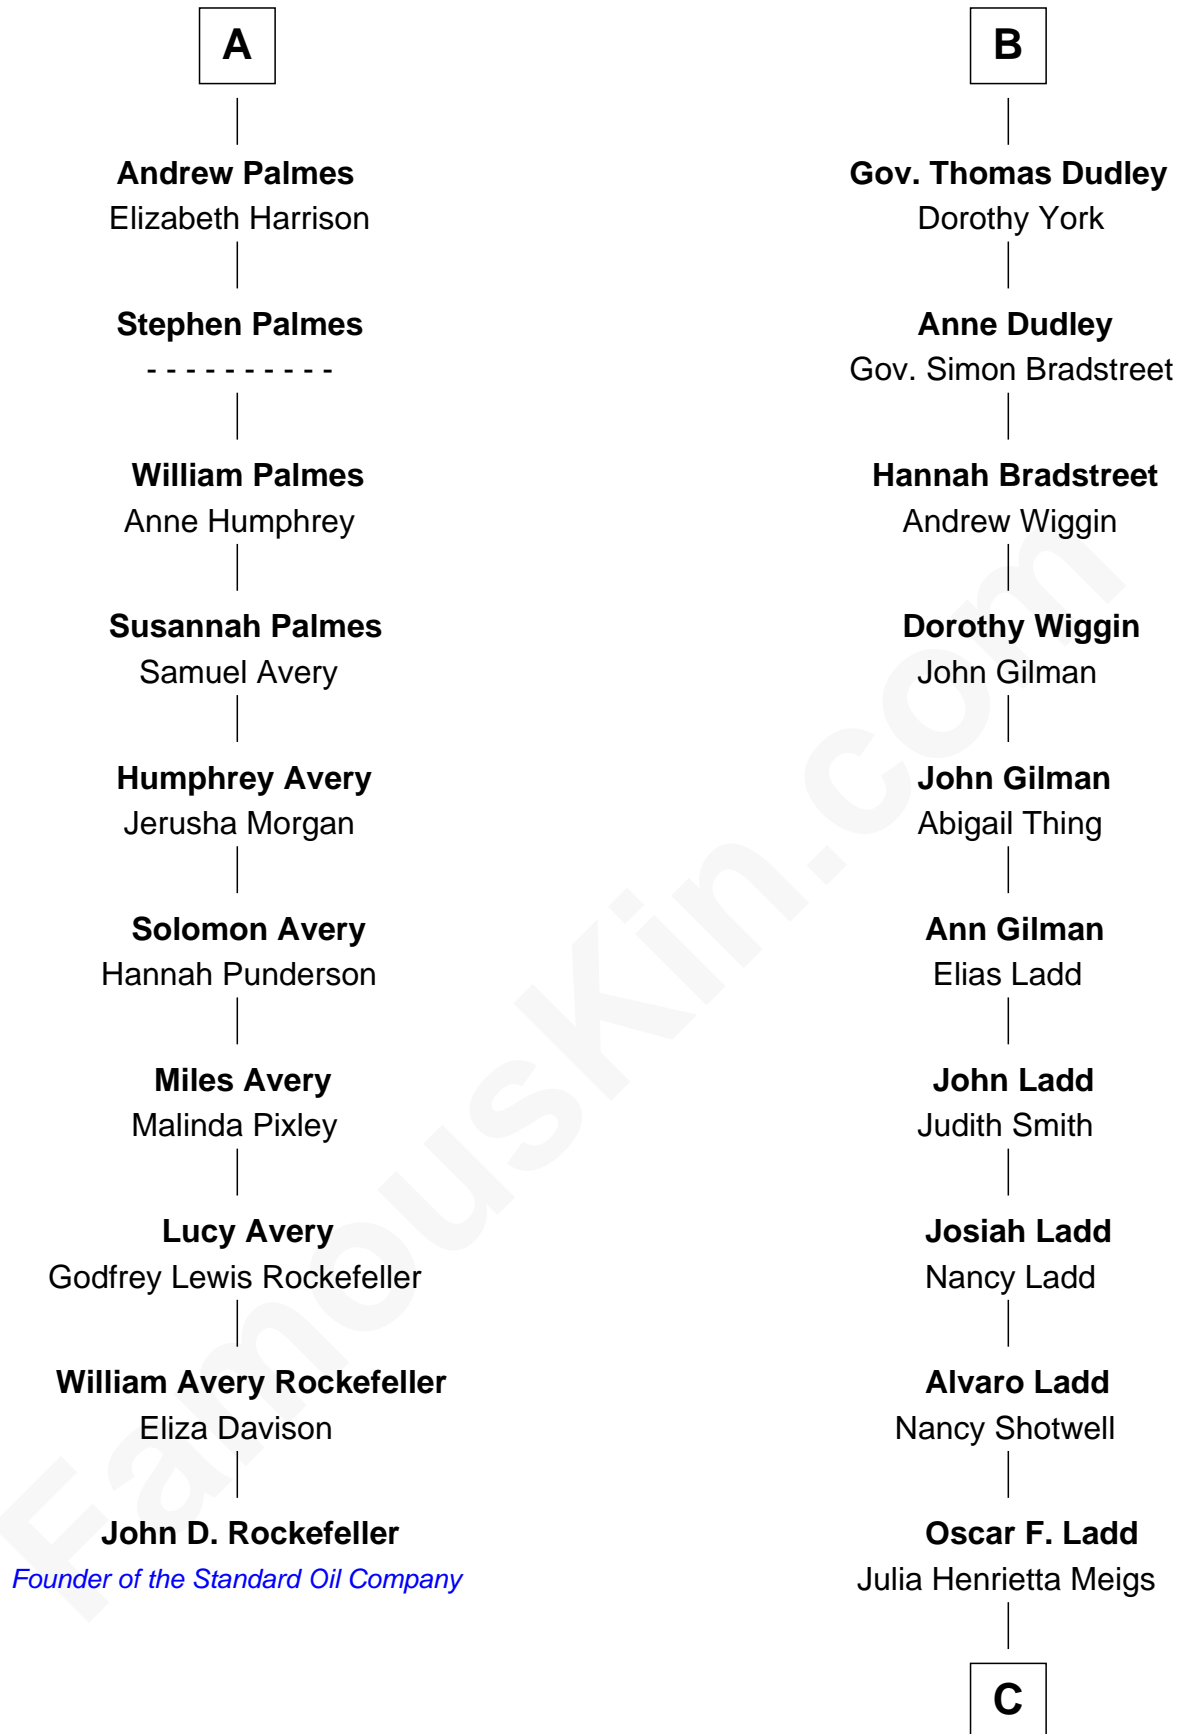

FamousKin.com Relationship Chart of

John D. Rockefeller

Founder of the Standard Oil Company

16th cousin 2 times removed of

Alan Ladd

Movie Actor

Sir Walter Blount

Sancha de Ayala

Sir Thomas Blount

Margaret de Gresley

Sir Walter Blount

Helena Byron

Sir William Blount

Margaret Echyngham

Elizabeth Blount

Sir Andrews de Windsor

Cecily Grey

Sir Henry Dudley

----- Ashton

Probable

Roger Dudley

Susanna Thorne

B

C