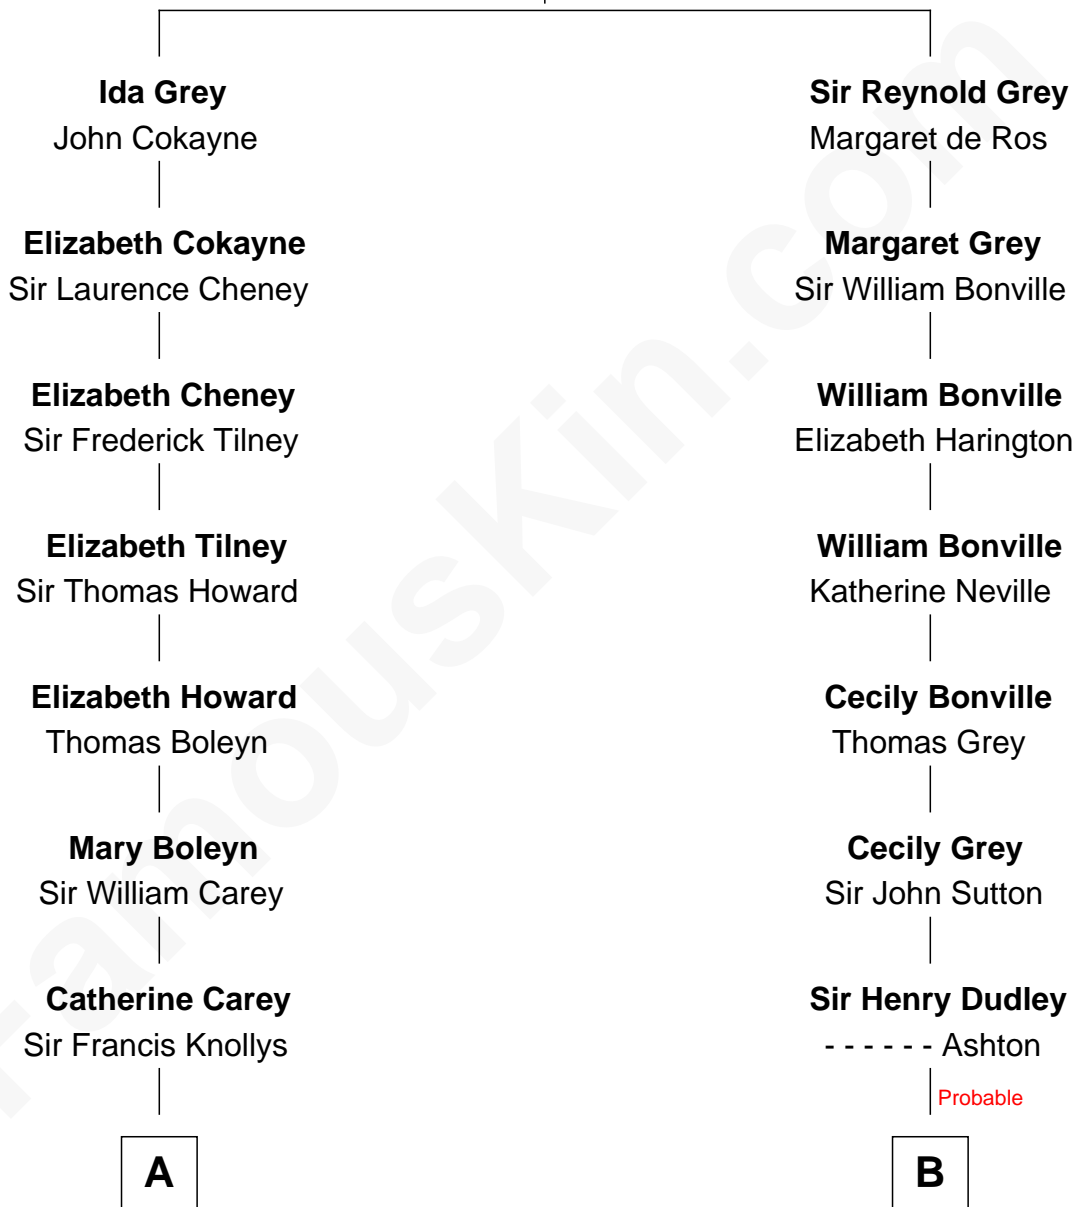

FamousKin.com Relationship Chart of

John D. Rockefeller

Founder of the Standard Oil Company

17th cousin 2 times removed of

Alan Ladd

Movie Actor

Sir Reynold de Grey

Eleanor le Strange

C

Oscar F. Ladd
Julia Henrietta Meigs

Alan Harwood Ladd
Selina Raleigh

Alan Ladd
Movie Actor

FamousKin.com