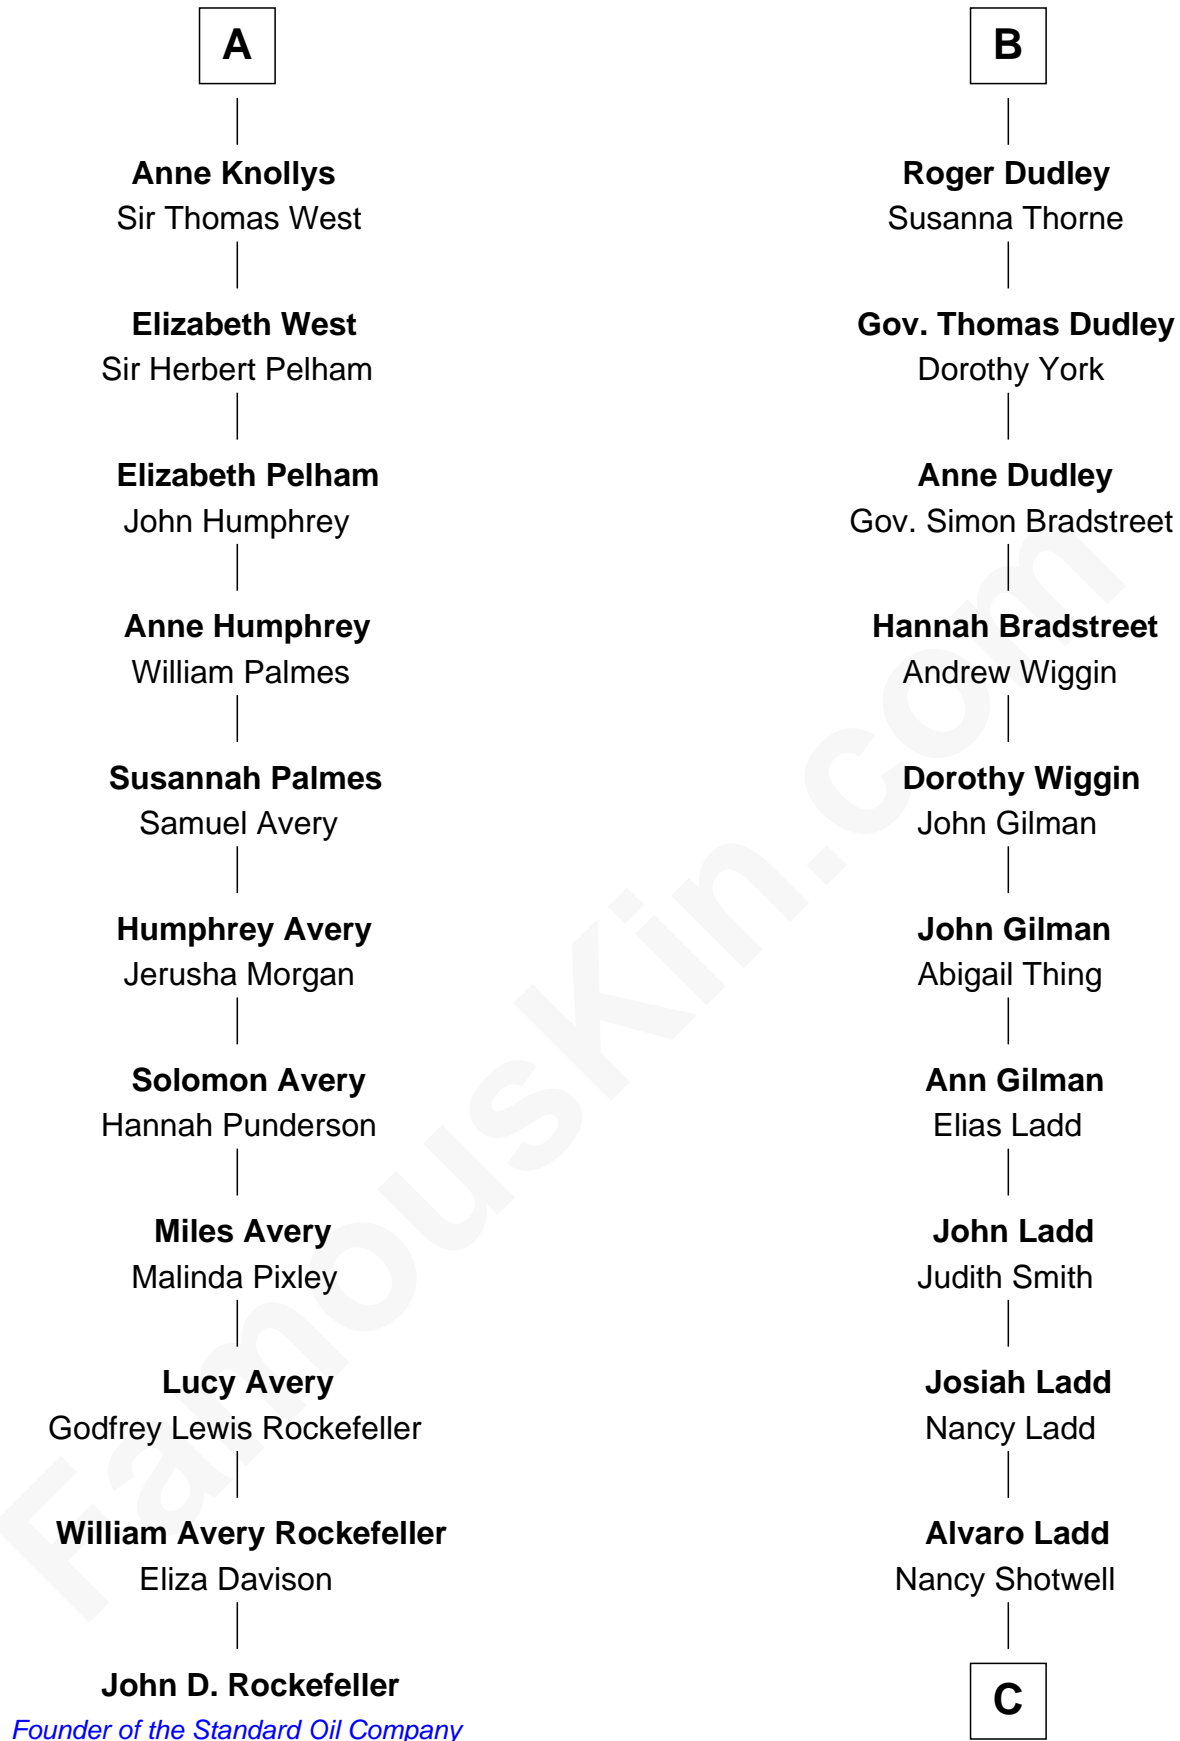

FamousKin.com Relationship Chart of

John D. Rockefeller

Founder of the Standard Oil Company

17th cousin 2 times removed of

Alan Ladd

Movie Actor

Sir Reynold de Grey

Eleanor le Strange

C

Oscar F. Ladd
Julia Henrietta Meigs

Alan Harwood Ladd
Selina Raleigh

Alan Ladd
Movie Actor

FamousKin.com