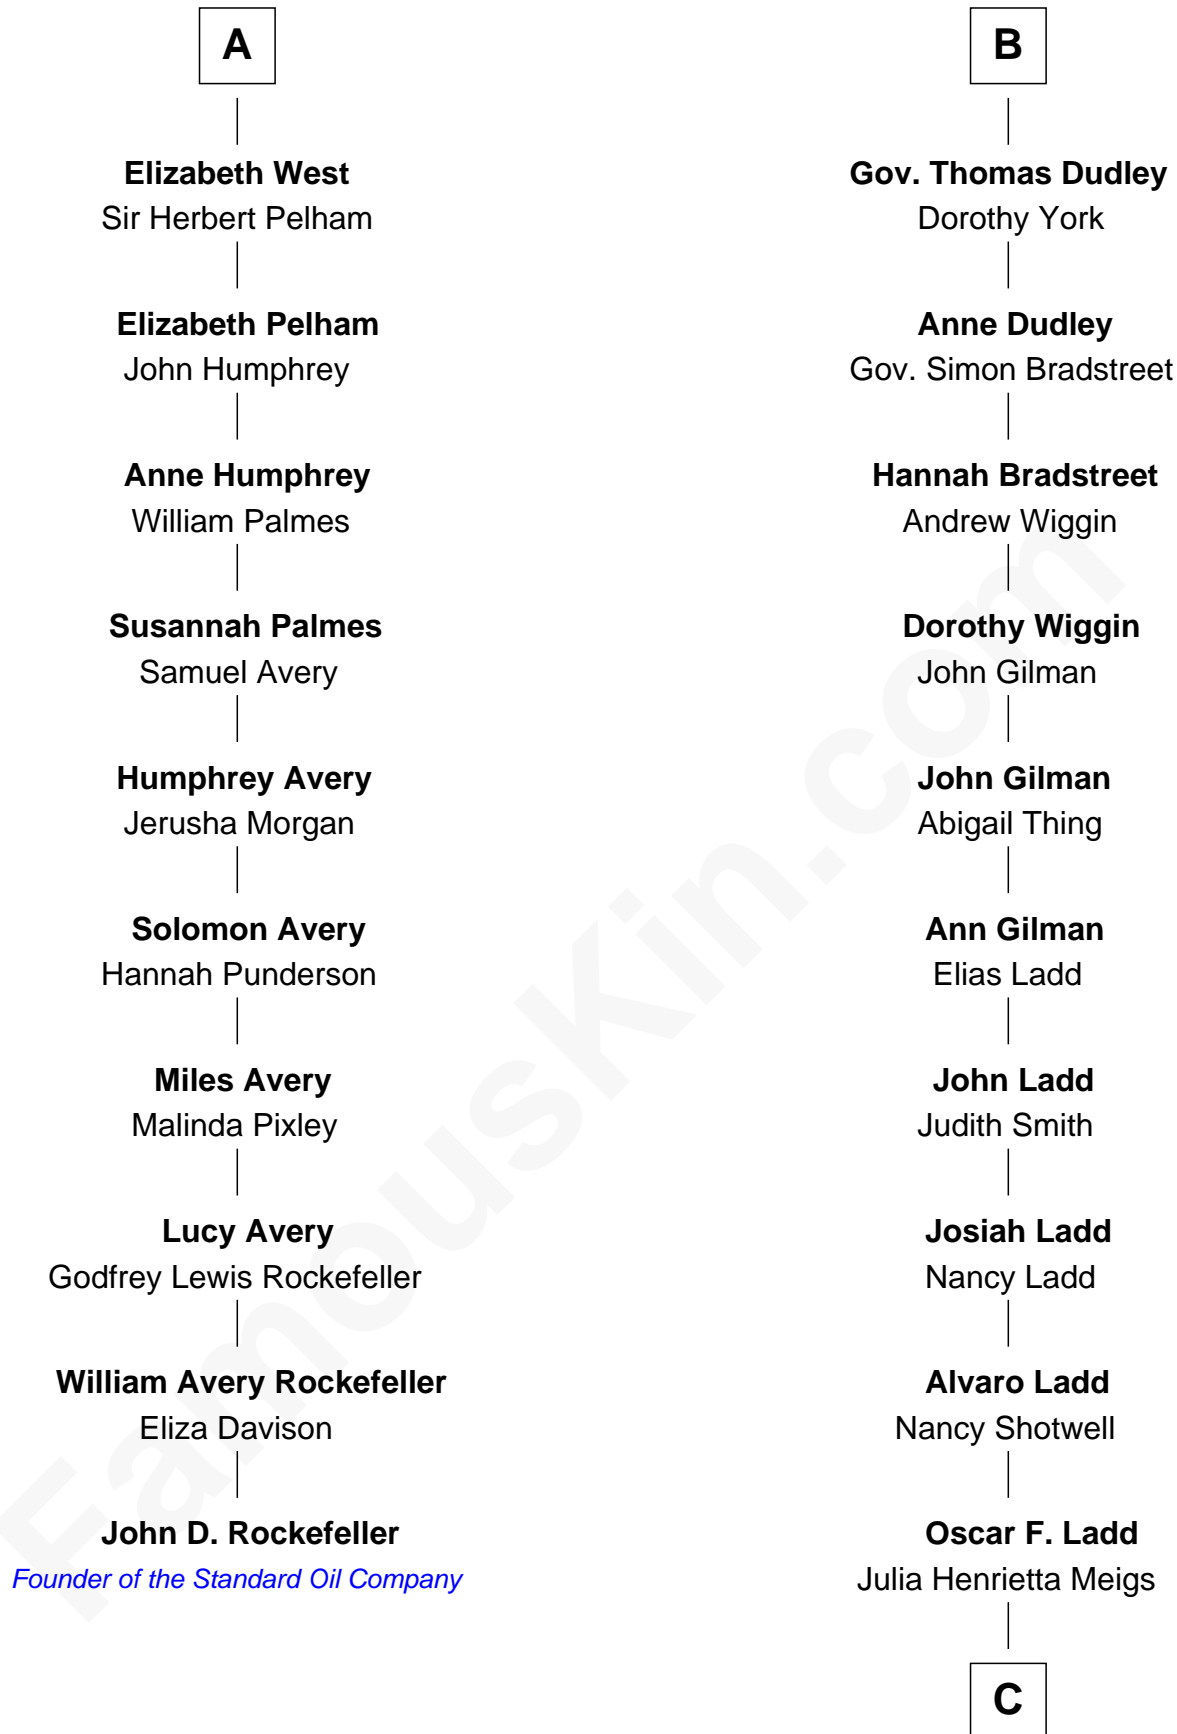

FamousKin.com Relationship Chart of

John D. Rockefeller

Founder of the Standard Oil Company

16th cousin 2 times removed of

Alan Ladd

Movie Actor

John of Gaunt

Katherine Roet

Sir William Carey

Mary Boleyn

Catherine Carey

Sir Francis Knollys

Anne Knollys

Sir Thomas West

A

Joan Beaufort

Sir Ralph Neville

Katherine Neville

Sir Thomas Strangeways

Joan Strangeways

Sir William Willoughby

Cecily Willoughby

Sir Edward Sutton

Sir John Sutton

Cecily Grey

Sir Henry Dudley

----- Ashton

Probable

Roger Dudley

Susanna Thorne

B

C