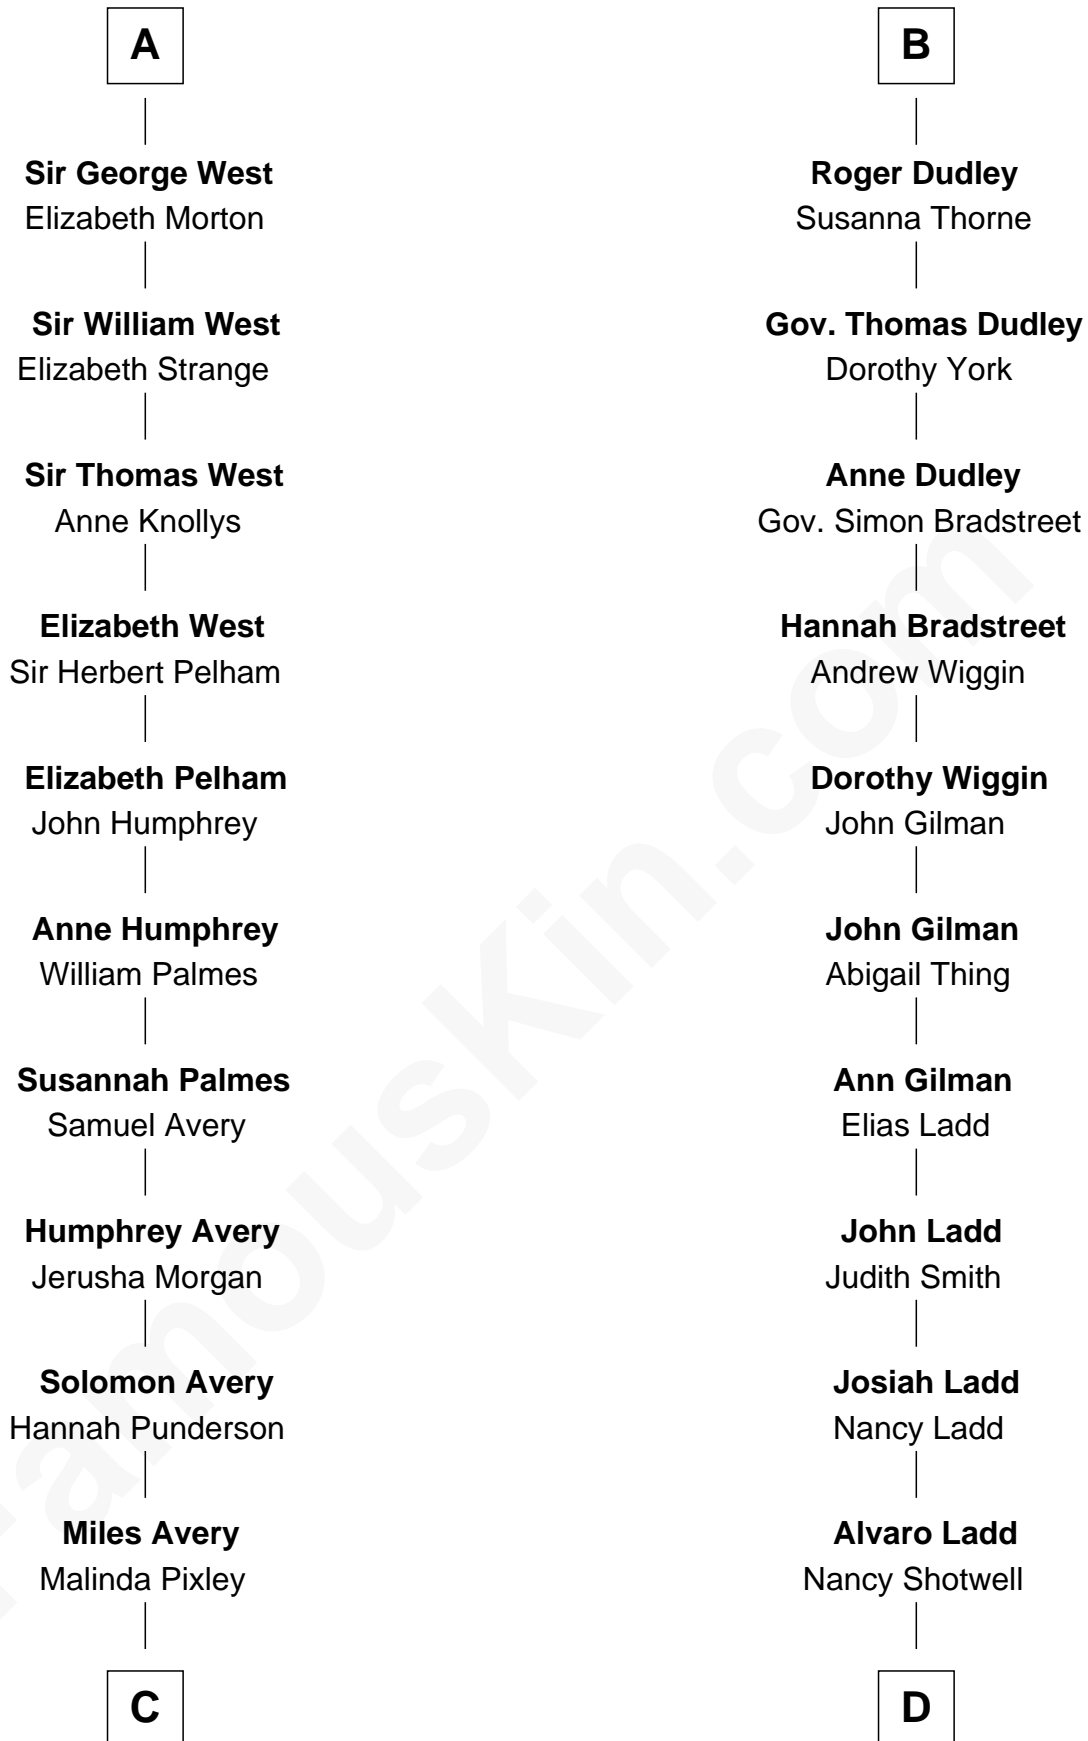

FamousKin.com Relationship Chart of

John D. Rockefeller

Founder of the Standard Oil Company

19th cousin of

Alan Ladd

Movie Actor

C

Lucy Avery
Godfrey Lewis Rockefeller

William Avery Rockefeller
Eliza Davison

John D. Rockefeller
Founder of the Standard Oil Company

D

Oscar F. Ladd
Julia Henrietta Meigs

Alan Harwood Ladd
Selina Raleigh

Alan Ladd
Movie Actor

FamousKin.com