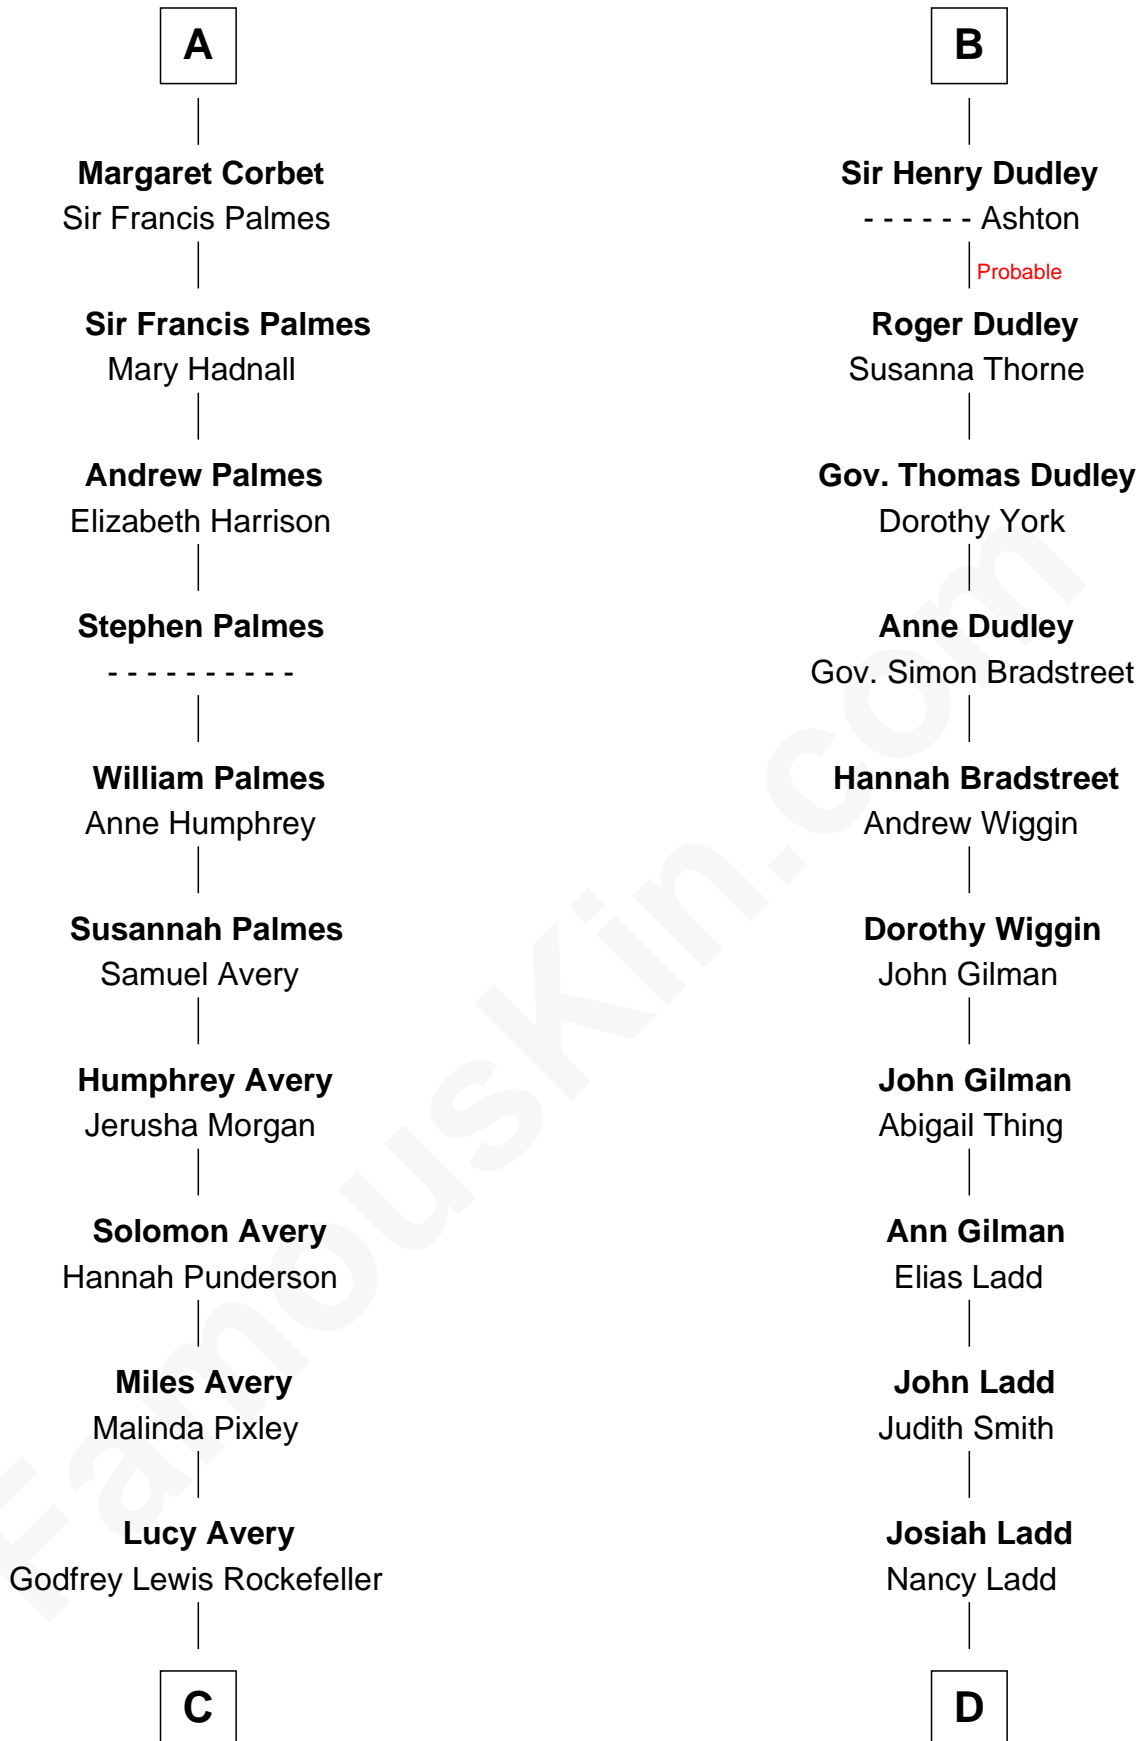

# FamousKin.com Relationship Chart of

**John D. Rockefeller**

*Founder of the Standard Oil Company*

18th cousin 2 times removed of

**Alan Ladd**

*Movie Actor*

**Sir William de Ros**  
Margery de Badlesmere

**C**

**William Avery Rockefeller**

Eliza Davison

**John D. Rockefeller**

*Founder of the Standard Oil Company*

**D**

**Alvaro Ladd**

Nancy Shotwell

**Oscar F. Ladd**

Julia Henrietta Meigs

**Alan Harwood Ladd**

Selina Raleigh

**Alan Ladd**

*Movie Actor*

FamousKin.com