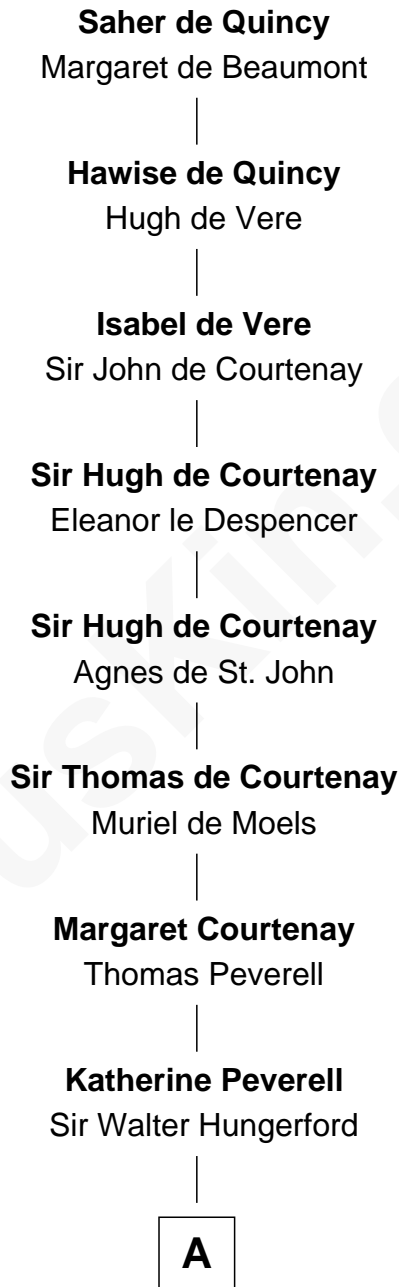

FamousKin.com Relationship Chart of

John D. Rockefeller

Founder of the Standard Oil Company

21st Great-grandson of

Saher de Quincy

Magna Carta Surety

A

Sir Robert Hungerford

Margaret Botreaux

Katherine Hungerford

Sir Richard West

Sir Thomas West

Eleanor Copley

Sir George West

Elizabeth Morton

Sir William West

William Palmes

Susannah Palmes

Samuel Avery

B

B

—
Humphrey Avery

Jerusha Morgan

—
Solomon Avery