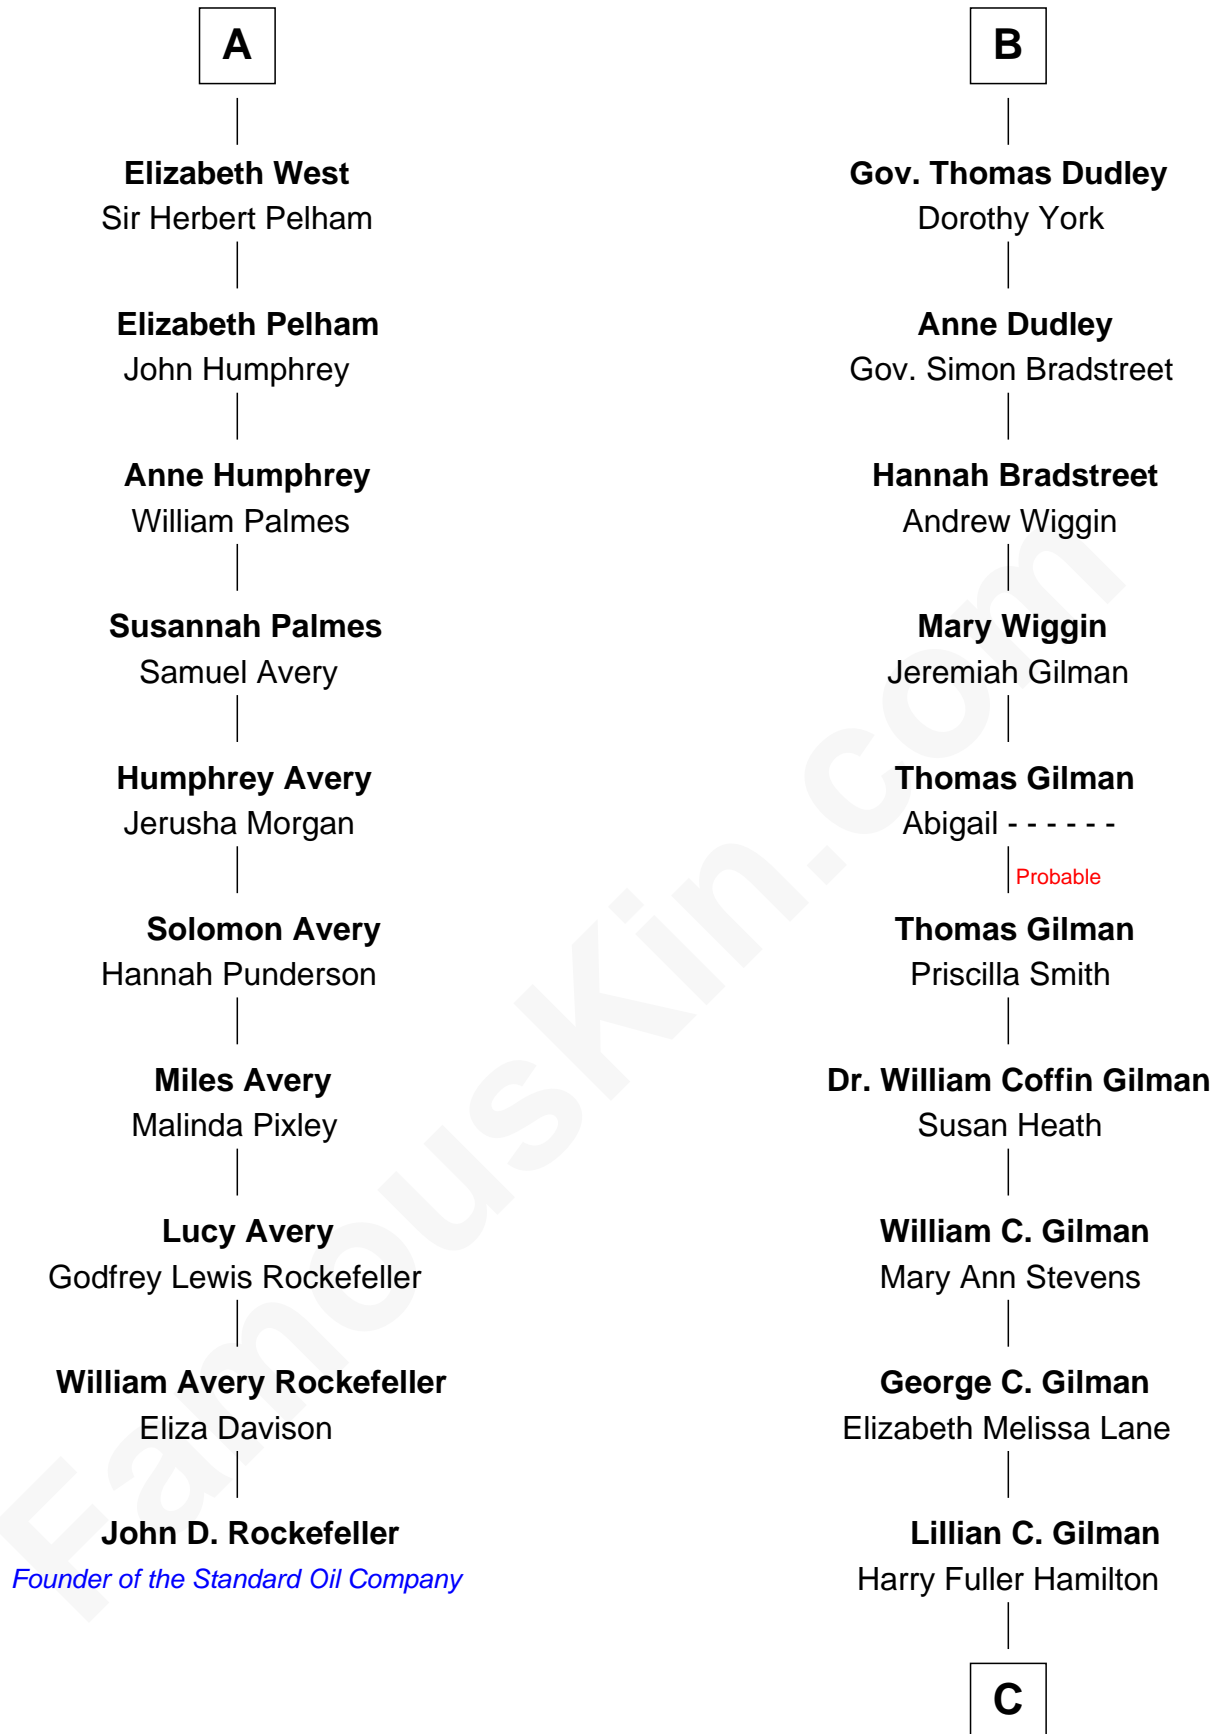

FamousKin.com Relationship Chart of

John D. Rockefeller

Founder of the Standard Oil Company

16th cousin 2 times removed of

George Hamilton

TV and Movie Actor

Sir Thomas de Holand

Alice Fitzalan

C

George William Hamilton

Anne Lucille Stevens

George Hamilton

TV and Movie Actor

FamousKin.com