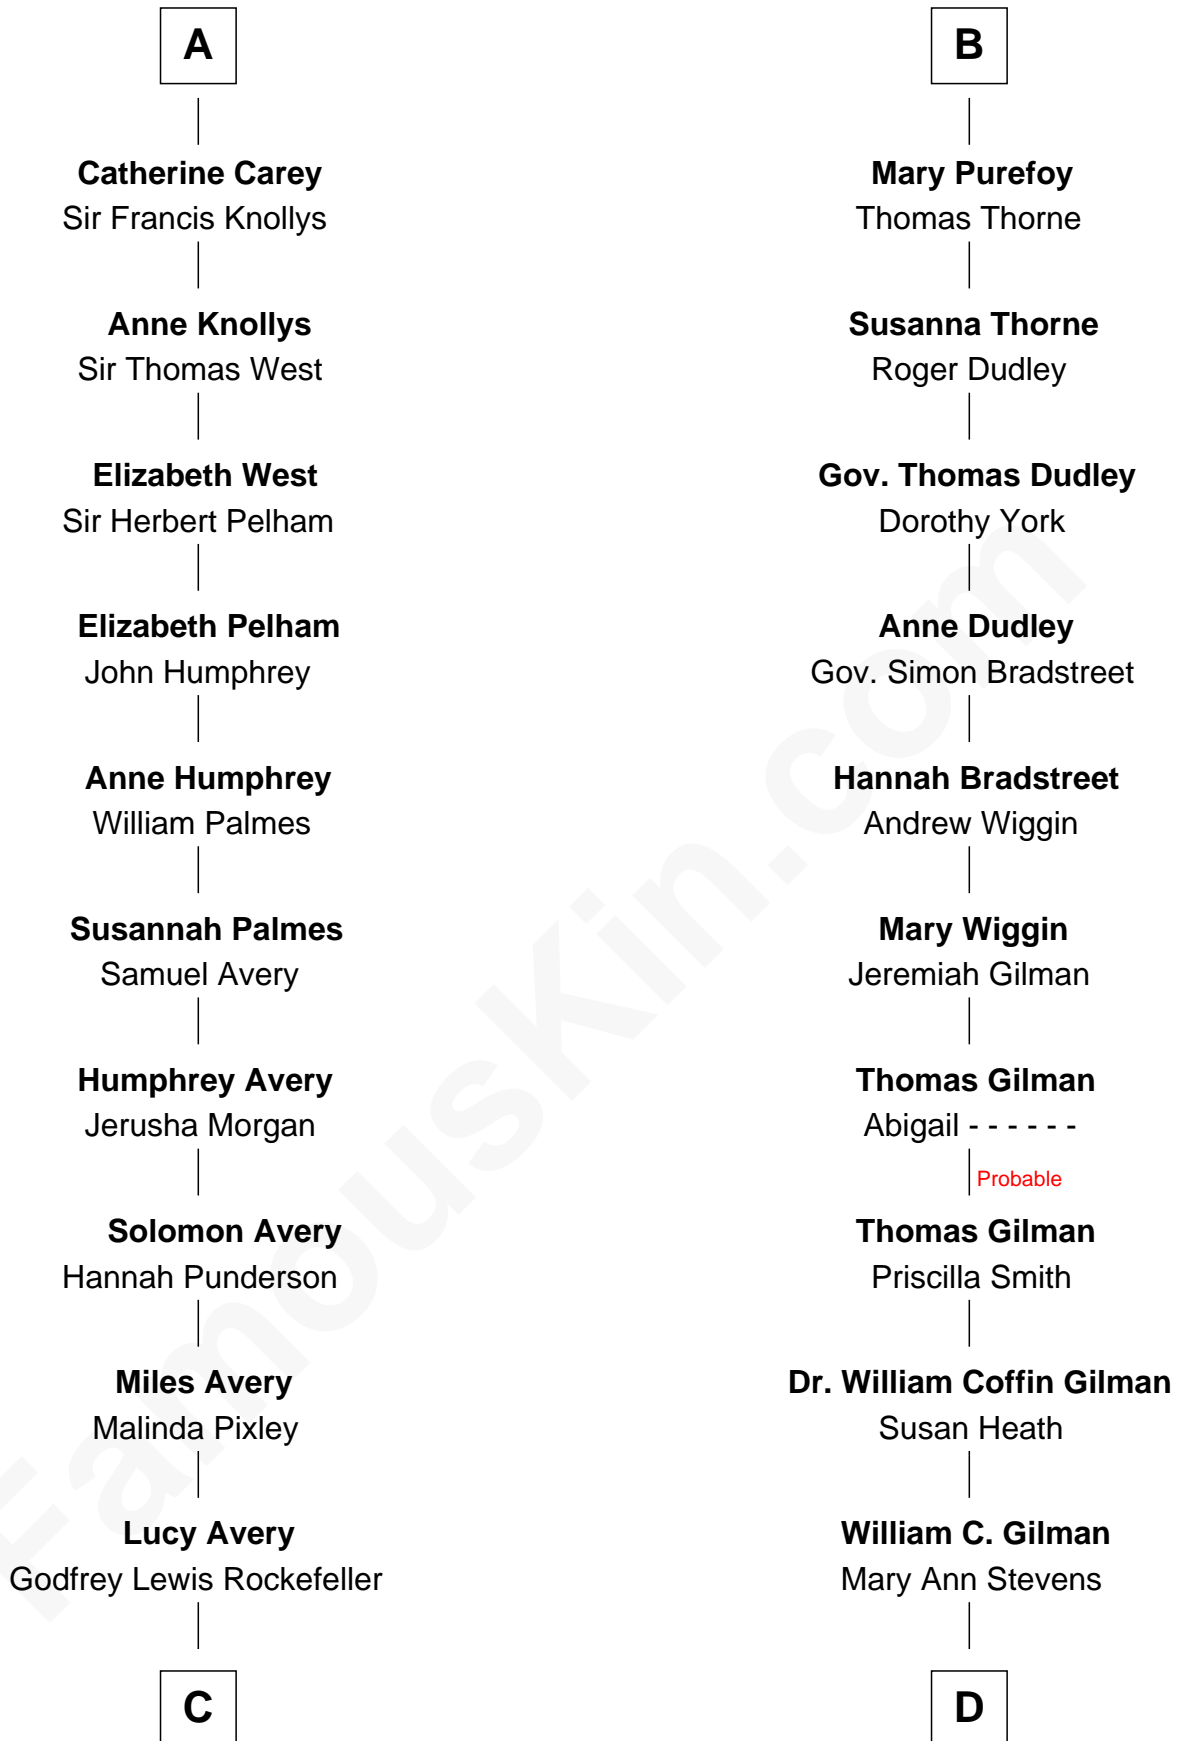

# FamousKin.com Relationship Chart of

**John D. Rockefeller**

*Founder of the Standard Oil Company*

18th cousin 2 times removed of

**George Hamilton**

*TV and Movie Actor*

**Sir John Howard**

Alice de Bois

**Sir Thomas Howard**

Elizabeth Tilney

**Elizabeth Howard**

Thomas Boleyn

**Mary Boleyn**

Sir William Carey

**A**

**Joan Howard**

John Denton

**Alice Denton**

Nicholas Purefoy

**Edward Purefoy**

Anne Fettiplace

**B**

**C**

**William Avery Rockefeller**

Eliza Davison

**John D. Rockefeller**

*Founder of the Standard Oil Company*

**D**

**George C. Gilman**

Elizabeth Melissa Lane

**Lillian C. Gilman**

Harry Fuller Hamilton