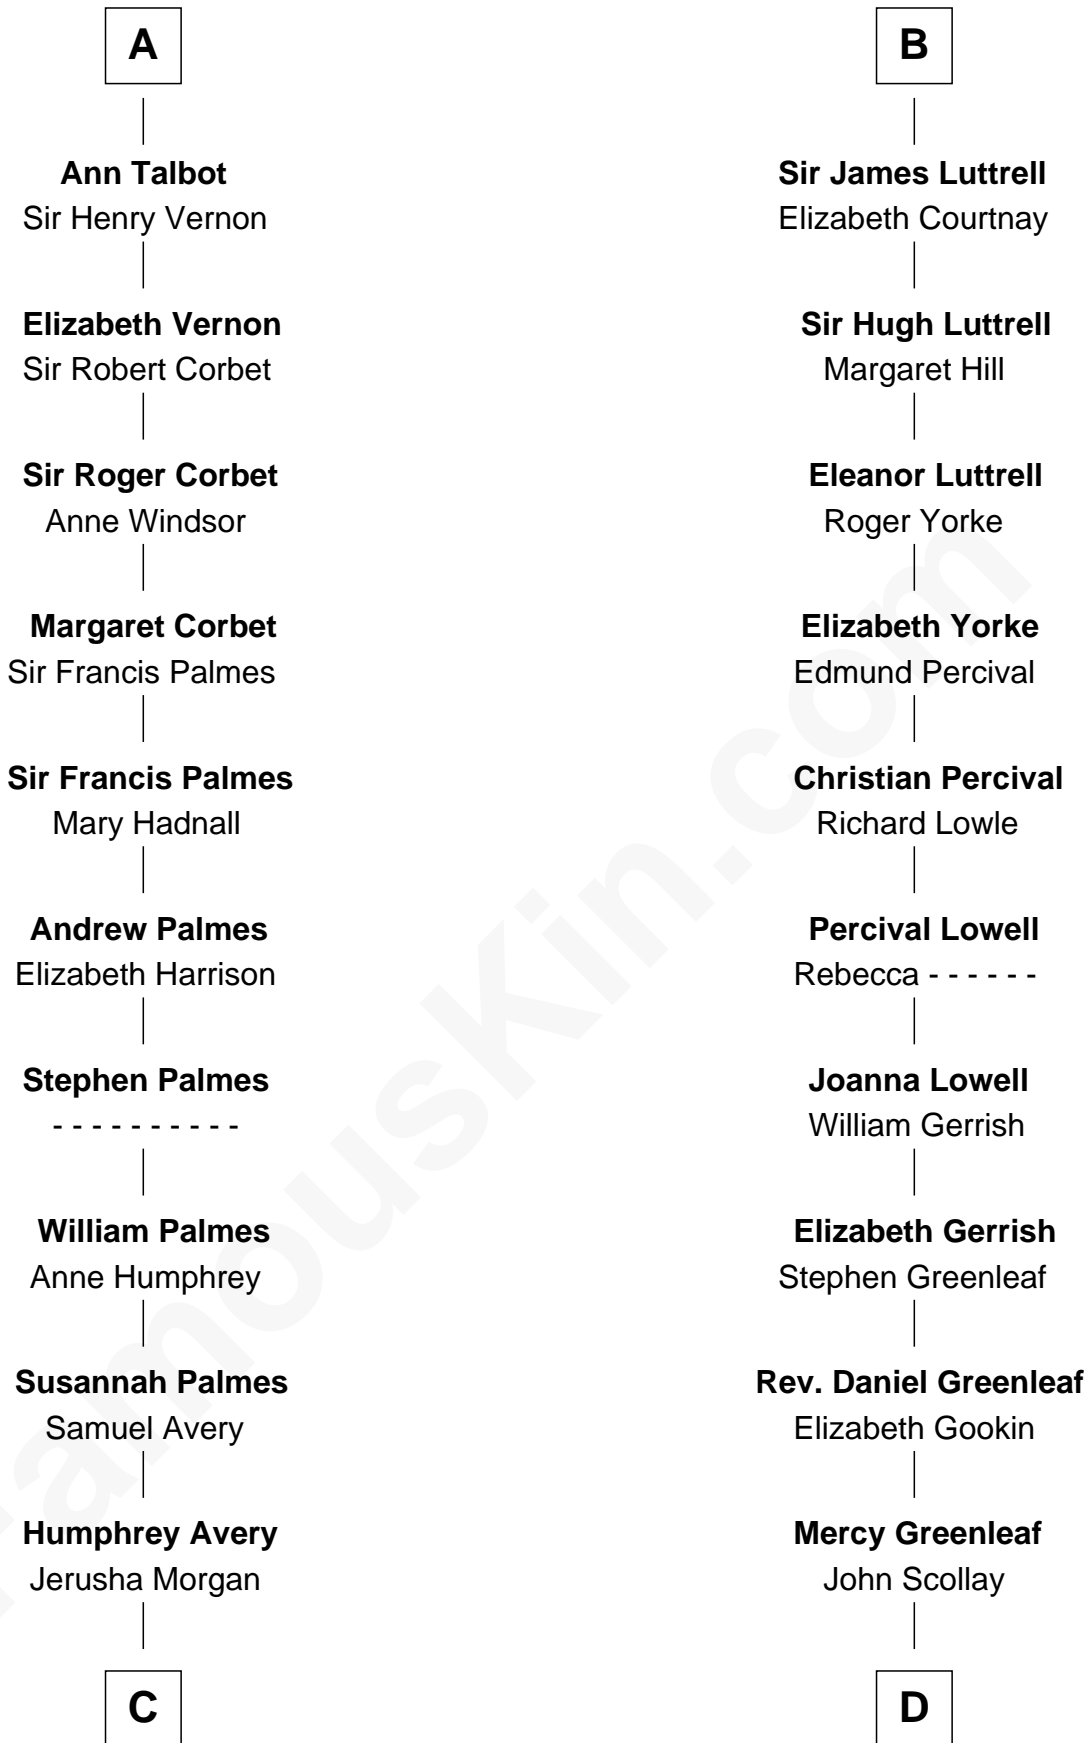

# FamousKin.com Relationship Chart of

**John D. Rockefeller**

*Founder of the Standard Oil Company*

19th cousin 2 times removed of

**Herman Melville**

*Author of Moby Dick*

**Sir Humphrey de Bohun**

Maud of Eu

**C**

**Solomon Avery**  
Hannah Punderson

**Miles Avery**  
Malinda Pixley

**Lucy Avery**  
Godfrey Lewis Rockefeller

**William Avery Rockefeller**  
Eliza Davison

**John D. Rockefeller**  
*Founder of the Standard Oil Company*

**D**

**Priscilla Scollay**  
Thomas Melville

**Allan Melville**  
Maria Gansevoort

**Herman Melville**  
*Author of Moby Dick*

FamousKin.com