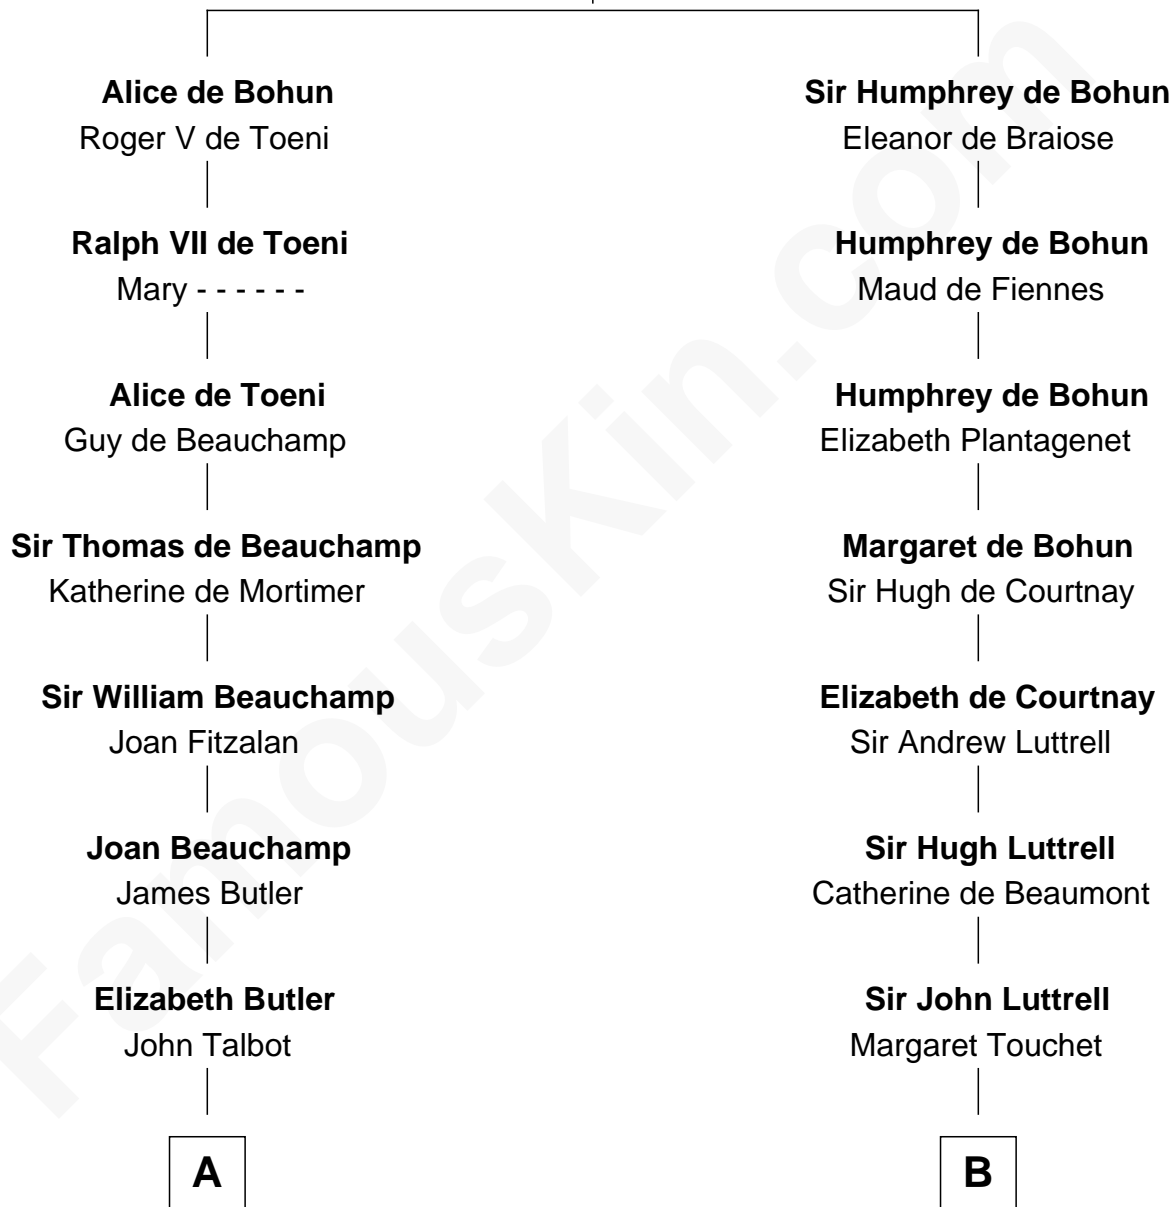

# FamousKin.com Relationship Chart of

**John D. Rockefeller**

*Founder of the Standard Oil Company*

19th cousin 2 times removed of

**Herman Melville**

*Author of Moby Dick*

**Sir Humphrey de Bohun**

Maud of Eu

**C**

**Solomon Avery**  
Hannah Punderson

**Miles Avery**  
Malinda Pixley

**Lucy Avery**  
Godfrey Lewis Rockefeller

**William Avery Rockefeller**  
Eliza Davison

**John D. Rockefeller**  
*Founder of the Standard Oil Company*