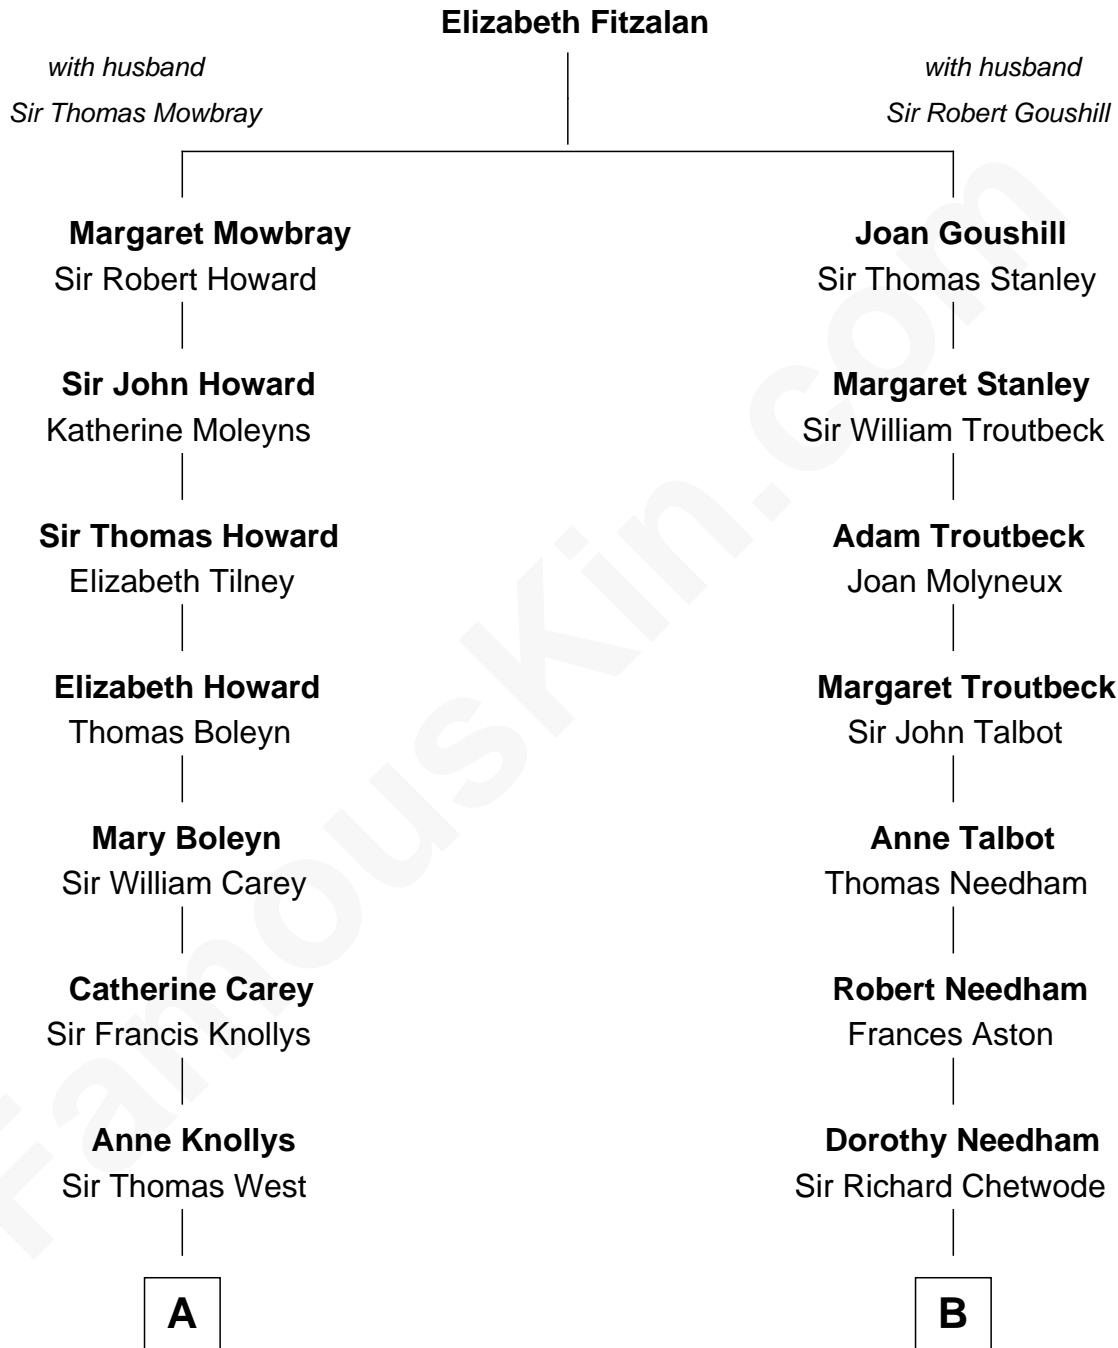

# FamousKin.com Relationship Chart of

**John D. Rockefeller**

*Founder of the Standard Oil Company*

16th cousin 1 time removed of

**Dick Clark**

*Radio and TV Host*

Dick Clark photo by [Alan Light](#) (CC BY 2.0)