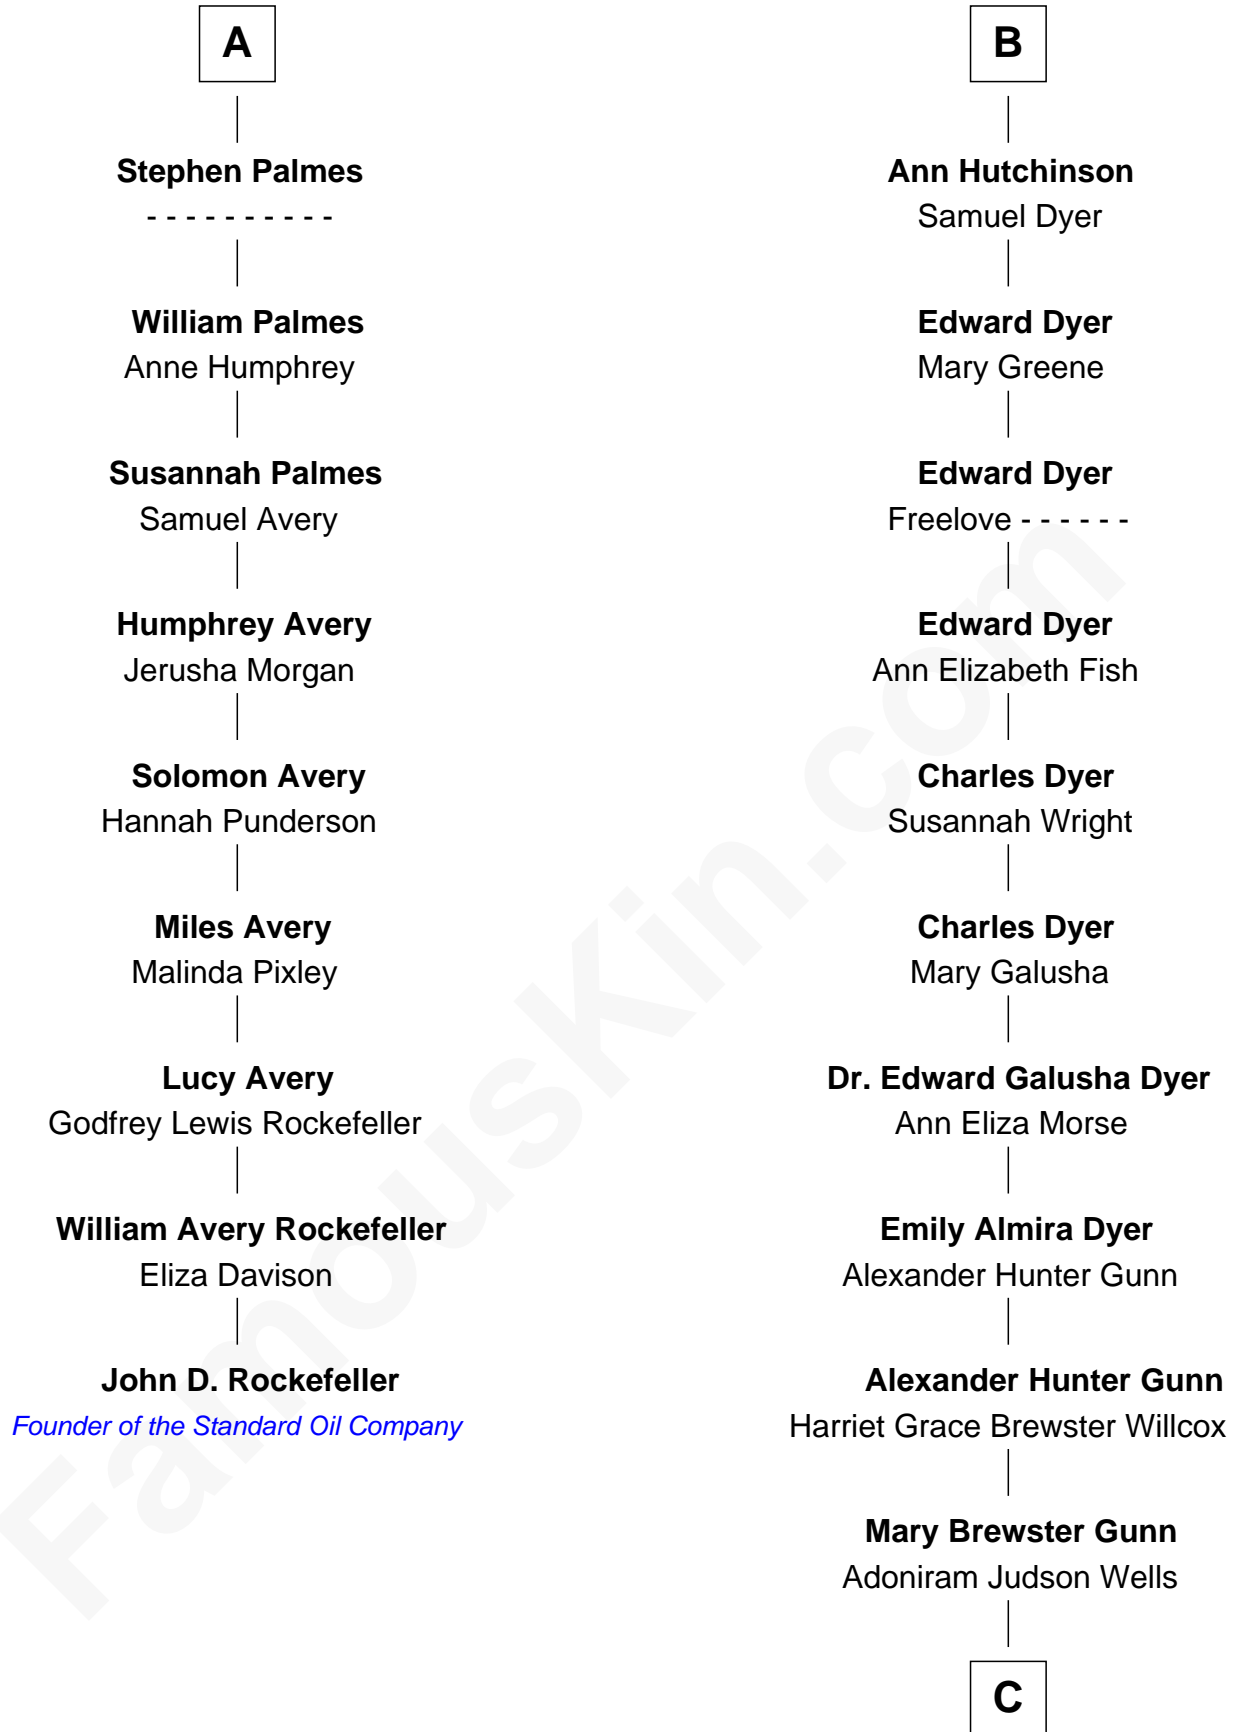

# FamousKin.com Relationship Chart of

**John D. Rockefeller**

*Founder of the Standard Oil Company*

15th cousin 3 times removed of

**Andrew Shue**

*TV Actor*

**Sir Thomas Blount**

Margaret de Gresley

C

—  
**Anne Brewster Wells**

James William Shue

—  
**Andrew Shue**

*TV Actor*

FamousKin.com