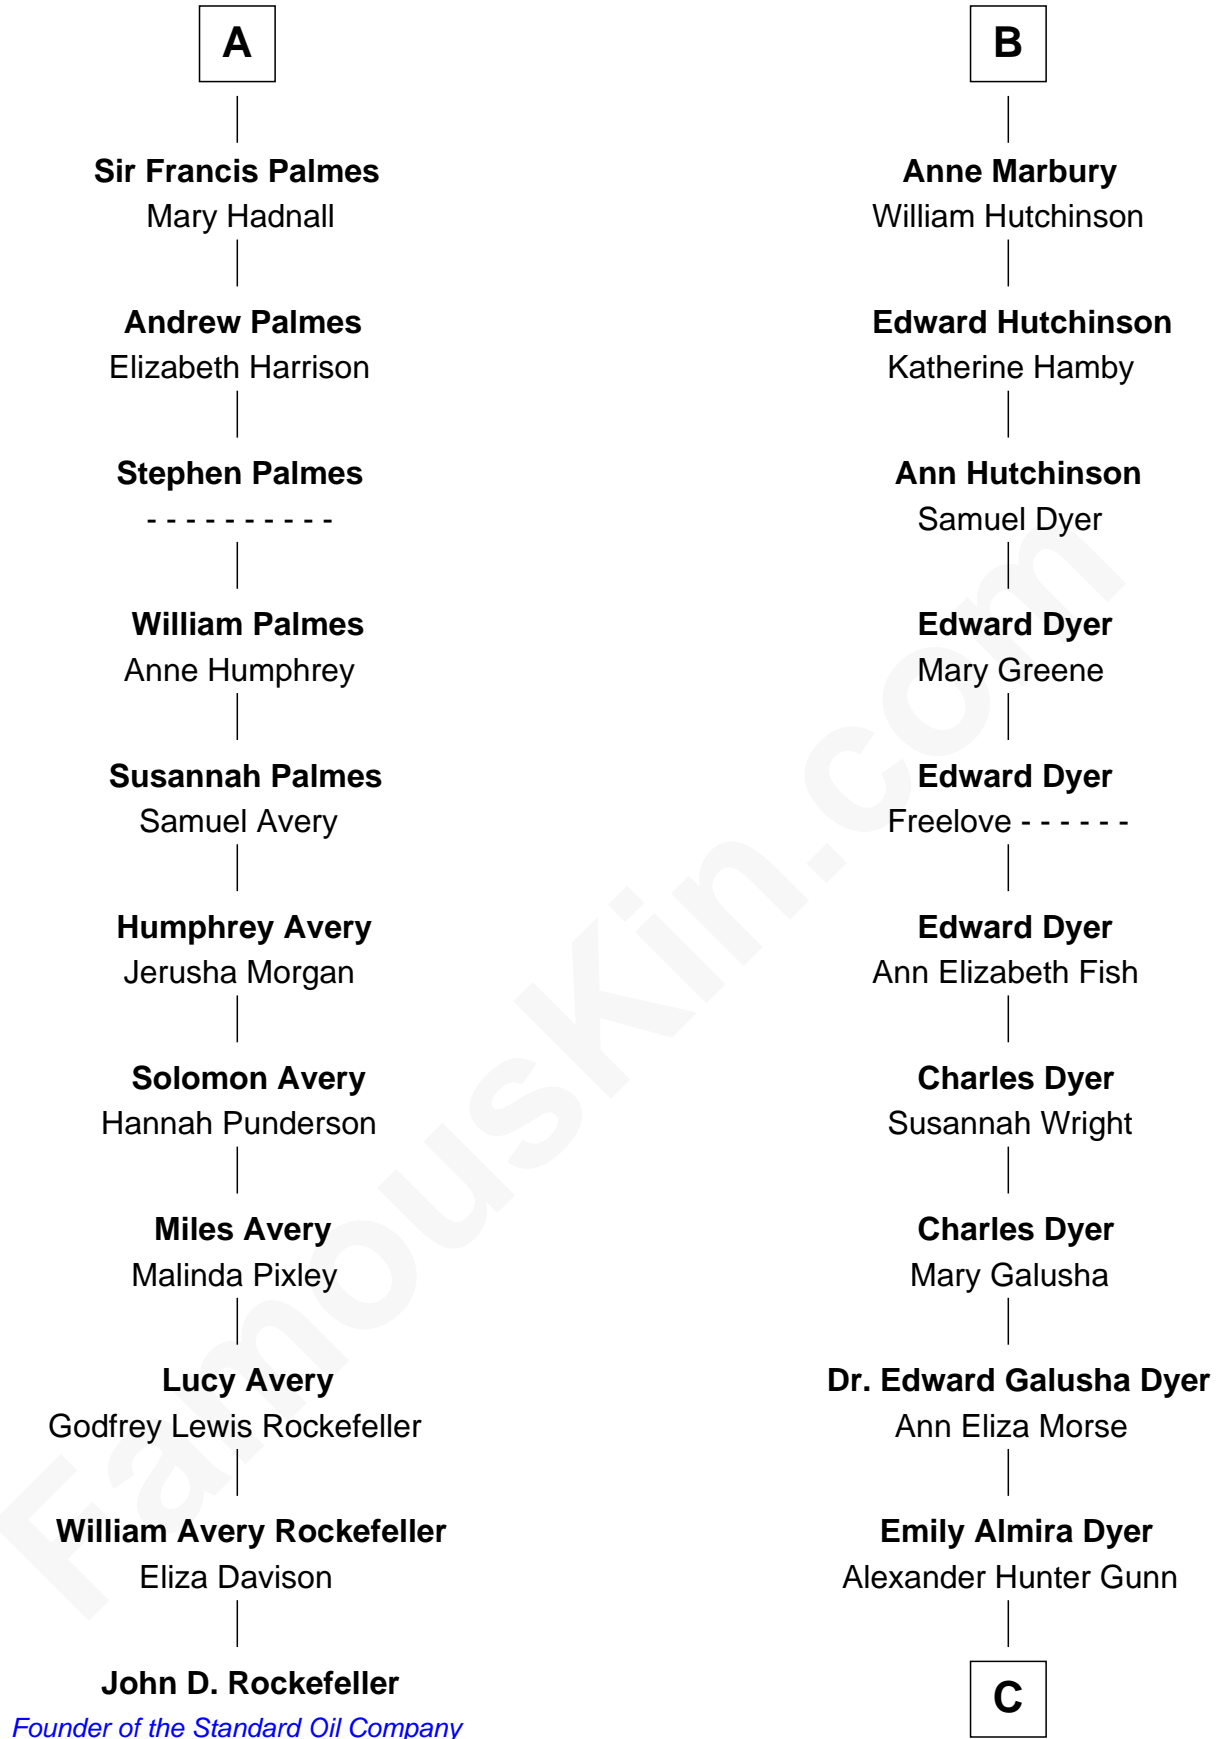

FamousKin.com Relationship Chart of

John D. Rockefeller

Founder of the Standard Oil Company

17th cousin 3 times removed of

Andrew Shue

TV Actor

Robert de Ferrers
Margaret Despencer

C

Alexander Hunter Gunn
Harriet Grace Brewster Willcox

Mary Brewster Gunn
Adoniram Judson Wells

Anne Brewster Wells
James William Shue

Andrew Shue
TV Actor