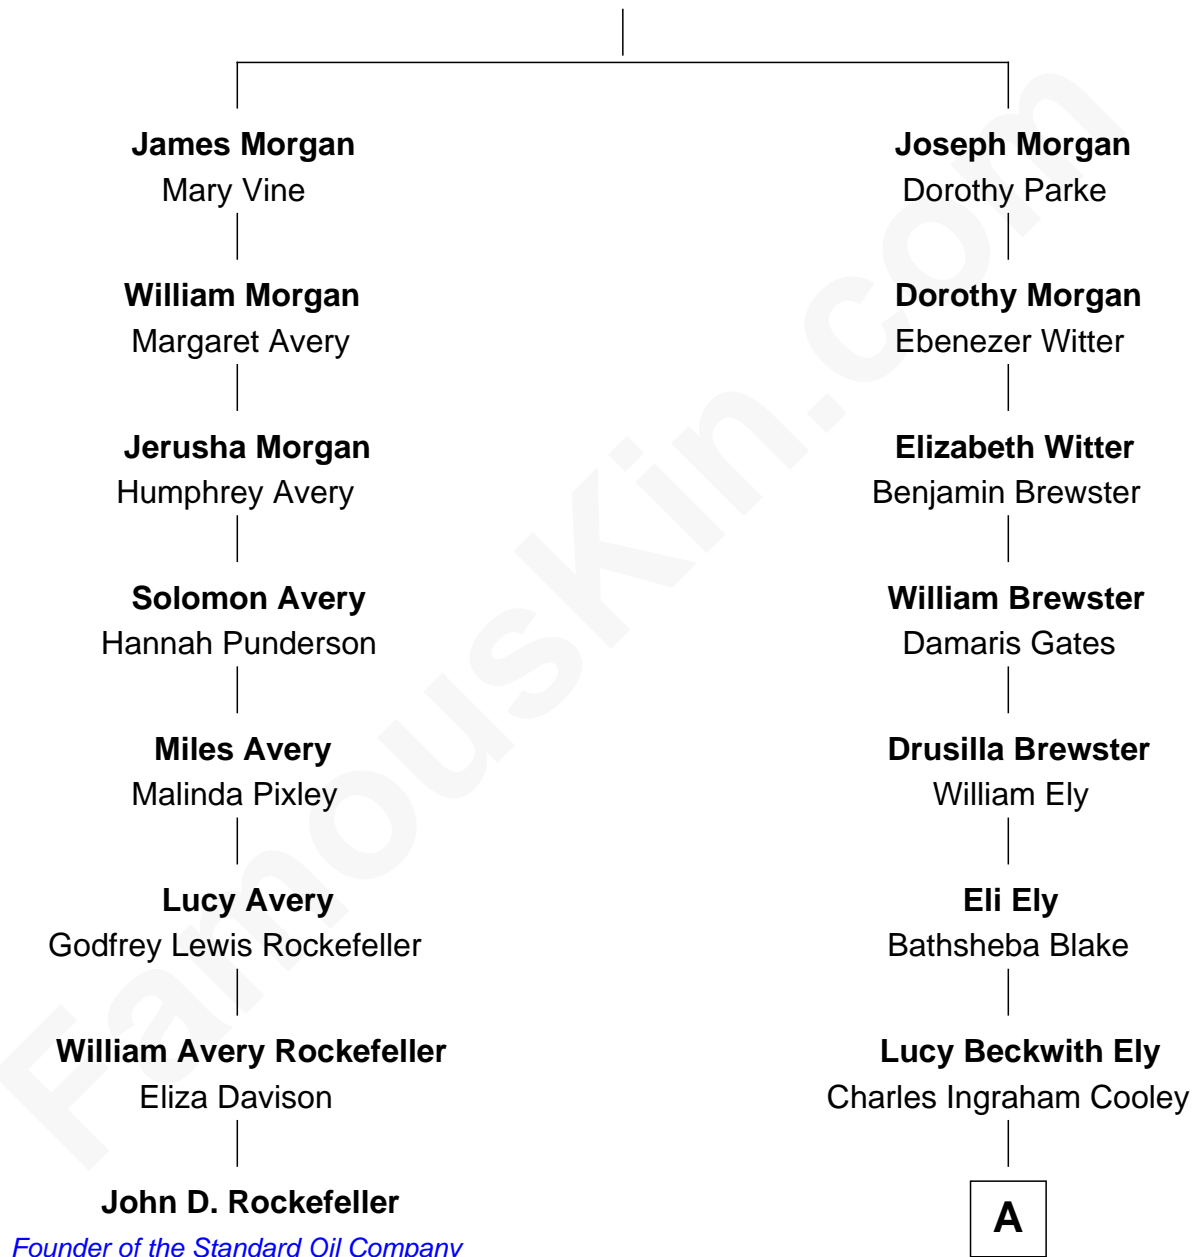

FamousKin.com Relationship Chart of

John D. Rockefeller

Founder of the Standard Oil Company

7th cousin 4 times removed of

Andrew Shue

TV Actor

James Morgan

Margery Hill

A

Mary Jane Cooley
Giles Buckingham Willcox

Harriet Grace Brewster Willcox
Alexander Hunter Gunn

Mary Brewster Gunn
Adoniram Judson Wells

Anne Brewster Wells
James William Shue

Andrew Shue
TV Actor