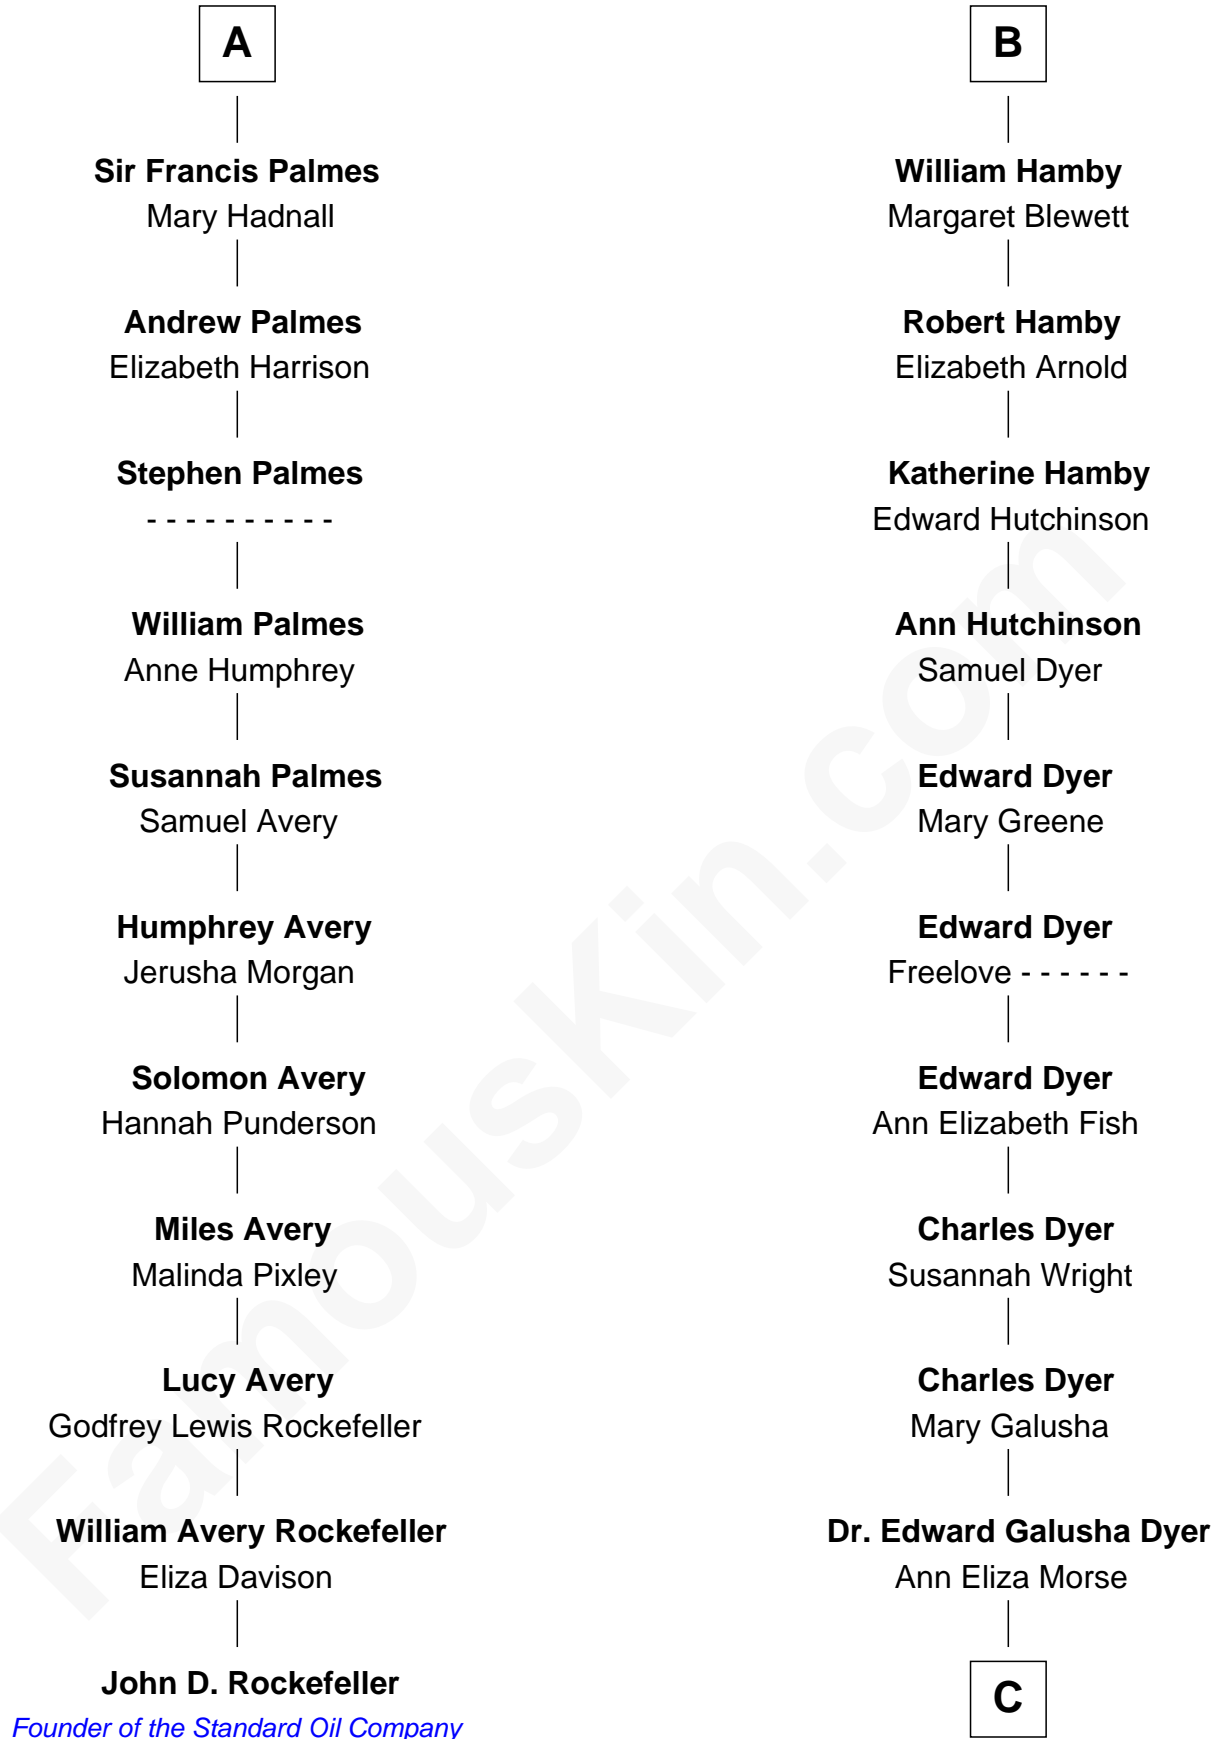

# FamousKin.com Relationship Chart of

**John D. Rockefeller**

*Founder of the Standard Oil Company*

17th cousin 4 times removed of

**Andrew Shue**

*TV Actor*

**John de Welles**

Maud de Roos

**C**

**Emily Almira Dyer**  
Alexander Hunter Gunn

**Alexander Hunter Gunn**  
Harriet Grace Brewster Willcox

**Mary Brewster Gunn**  
Adoniram Judson Wells

**Anne Brewster Wells**  
James William Shue

**Andrew Shue**  
*TV Actor*