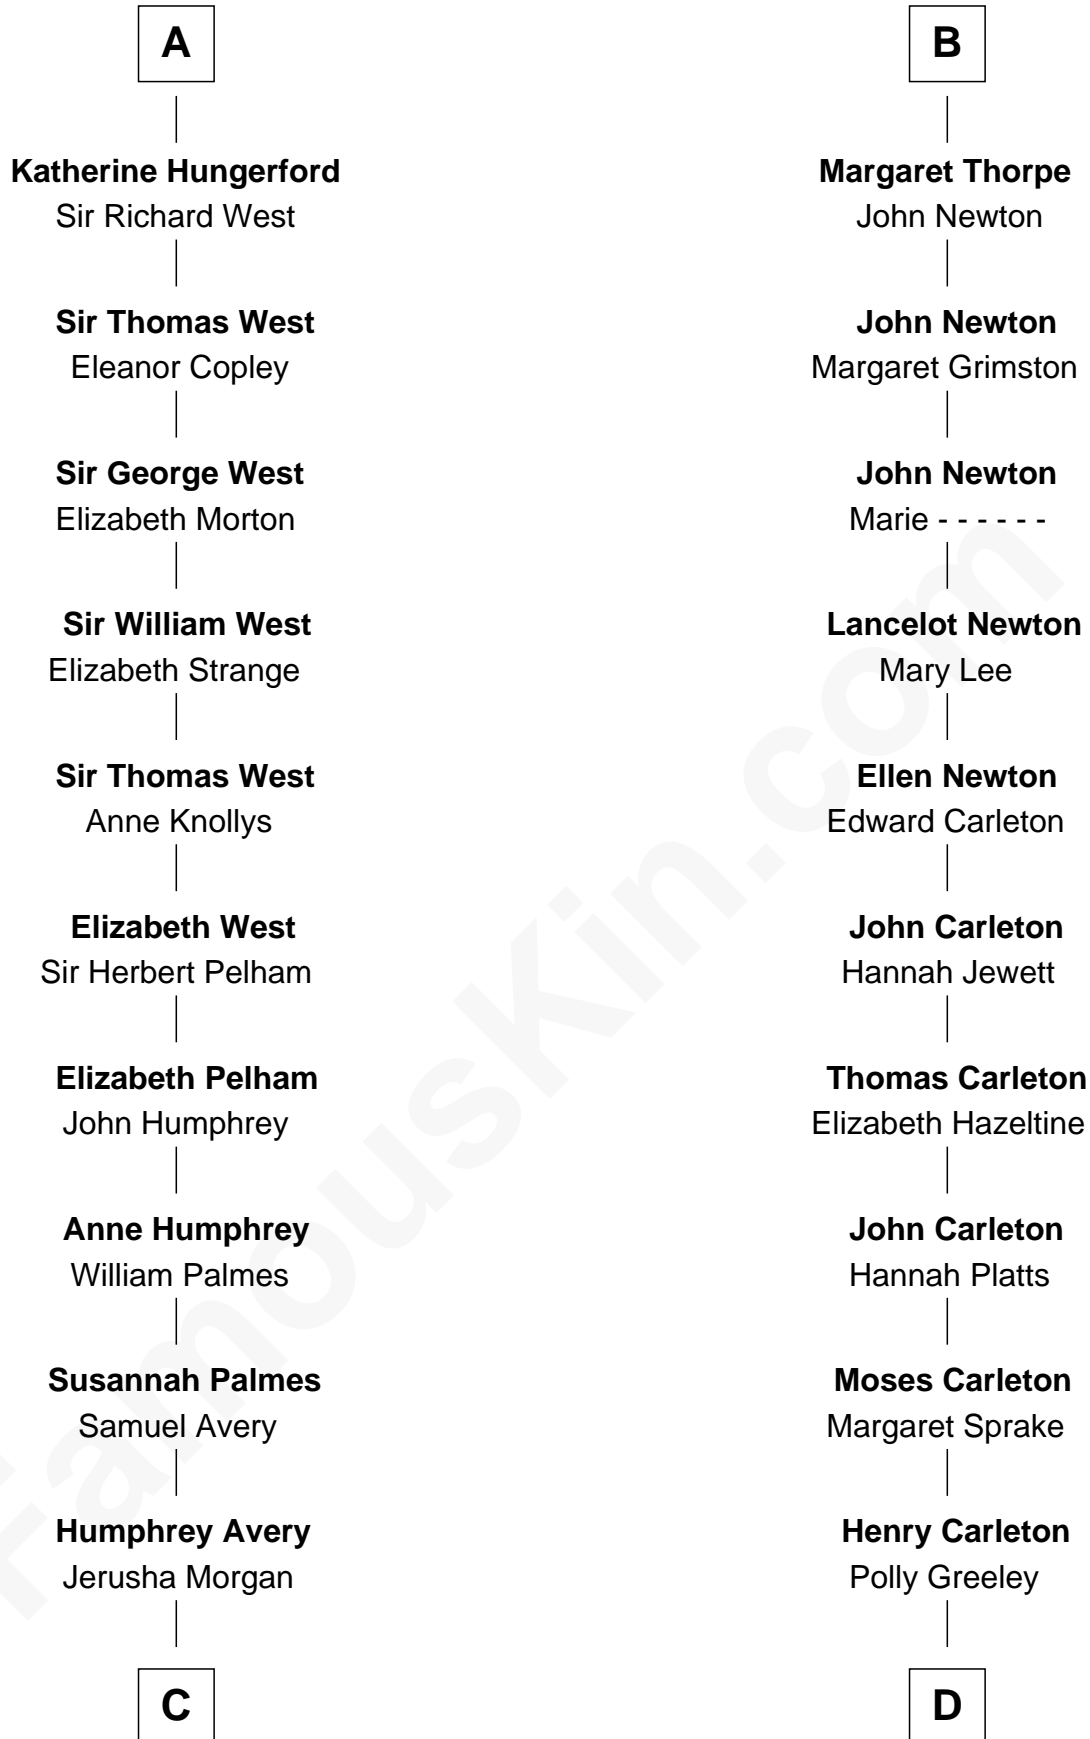

FamousKin.com Relationship Chart of

John D. Rockefeller

Founder of the Standard Oil Company

18th cousin 3 times removed of

Charles A. Pillsbury

Co-Founder of C.A. Pillsbury Co.

C

Solomon Avery
Hannah Punderson

Miles Avery
Malinda Pixley

Lucy Avery
Godfrey Lewis Rockefeller

William Avery Rockefeller
Eliza Davison

John D. Rockefeller
Founder of the Standard Oil Company

D

Margaret Sprague Carleton
George Alfred Pillsbury