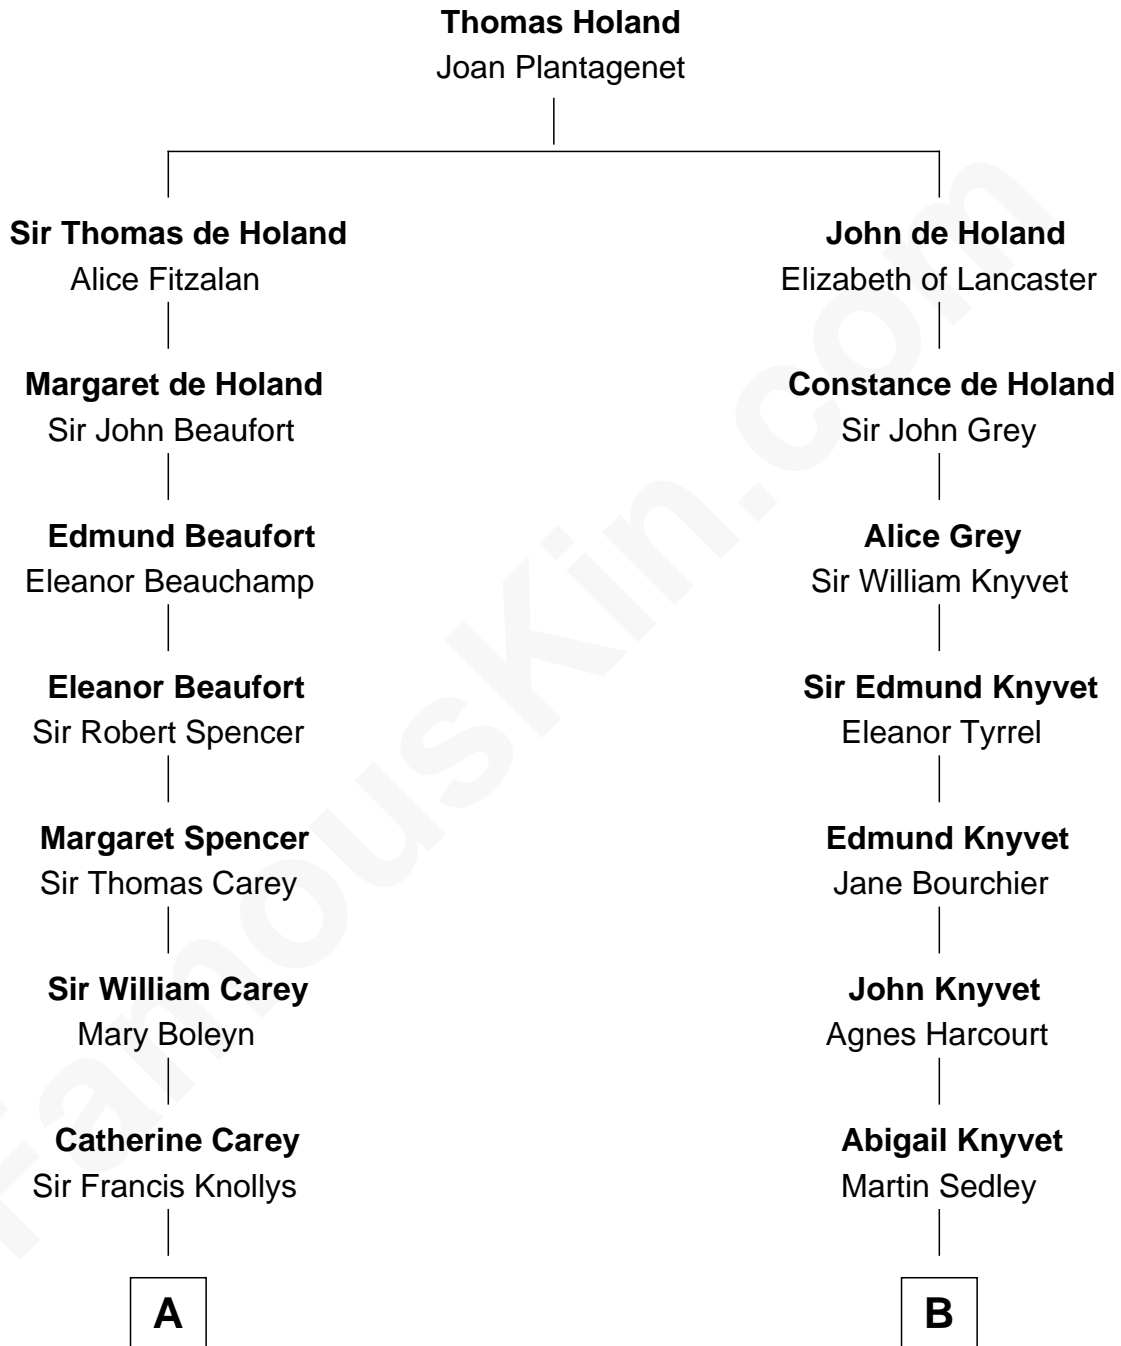

FamousKin.com Relationship Chart of

John D. Rockefeller

Founder of the Standard Oil Company

17th cousin 3 times removed of

Carly Fiorina

CEO of Hewlett-Packard

C

John Walker Weber

Maude Graves

Cara Carleton Weber

Harold Marvin Sneed

Joseph Tyree Sneed

Madelon Montross Juergens

Carly Fiorina

CEO of Hewlett-Packard