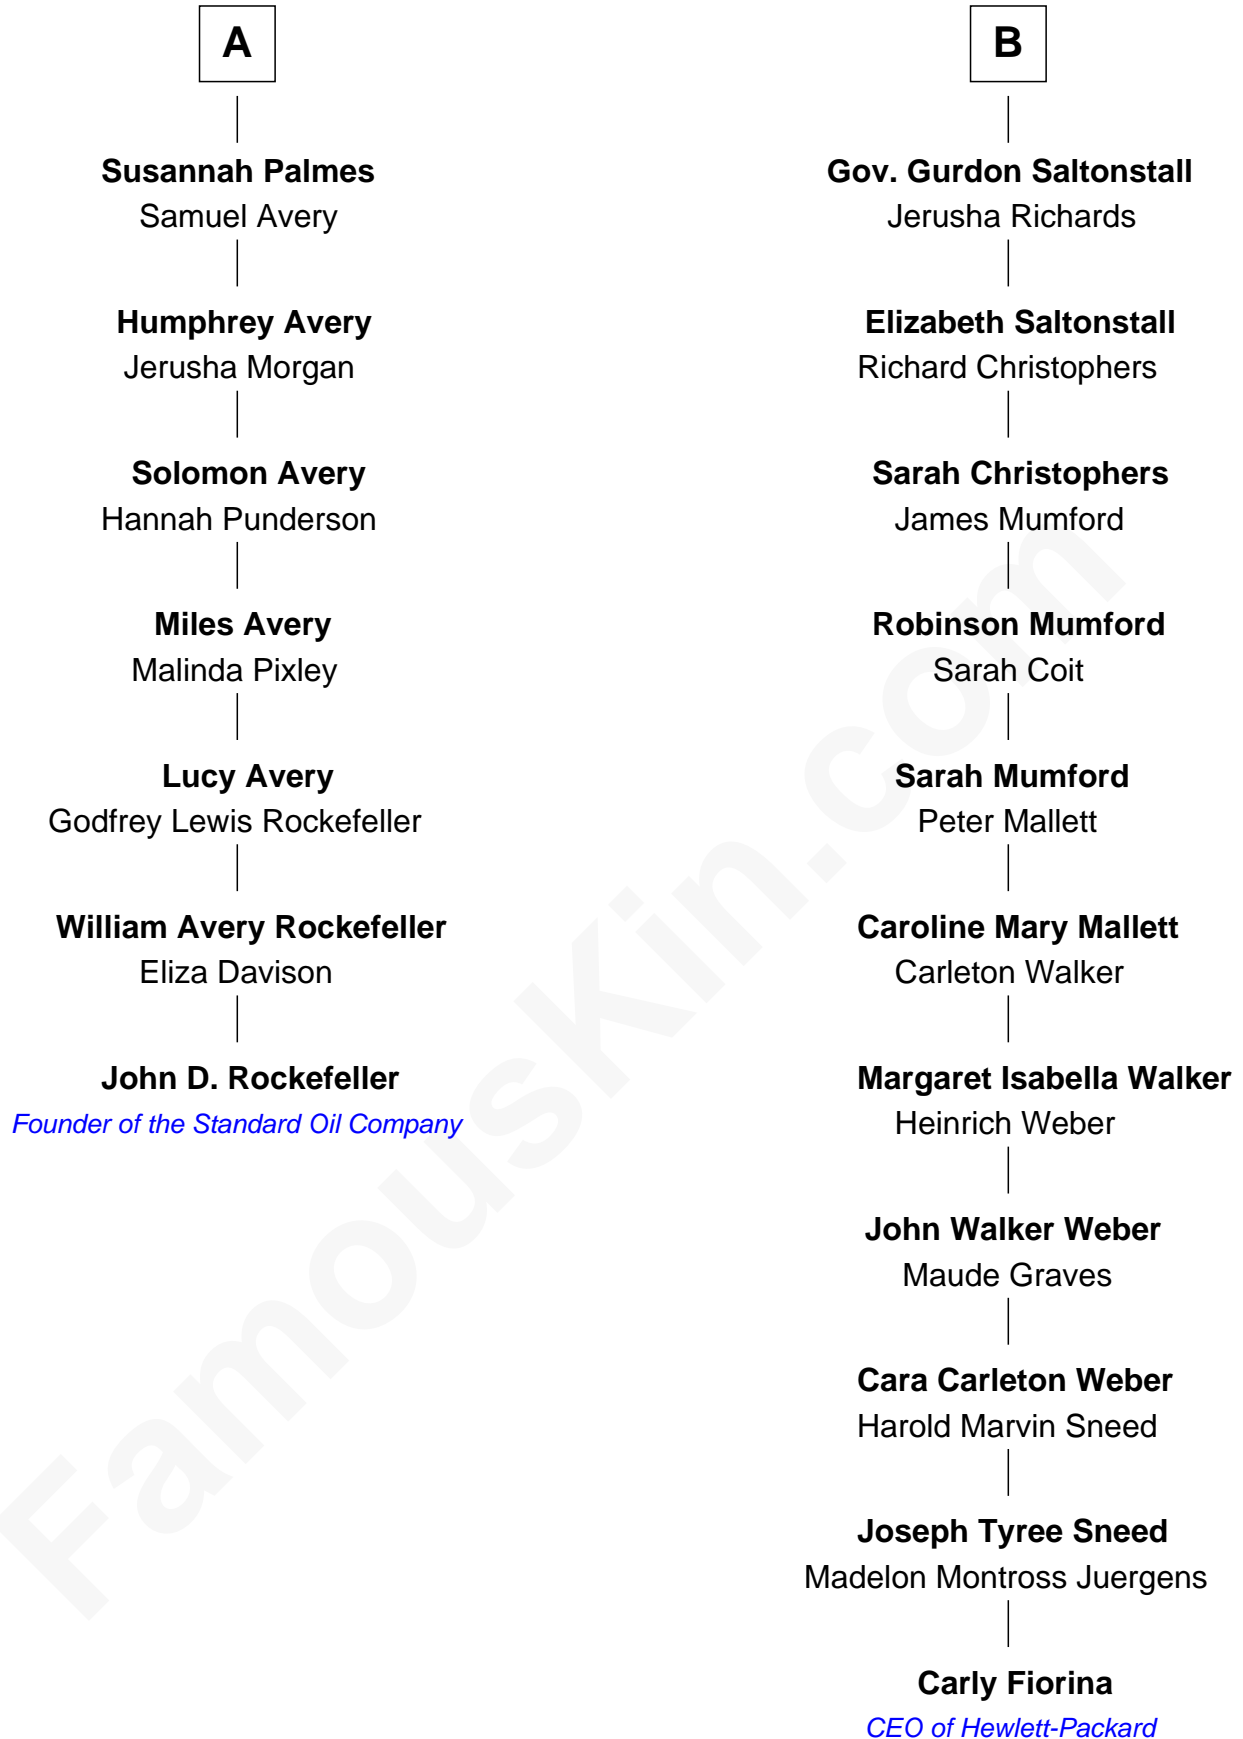

FamousKin.com Relationship Chart of

John D. Rockefeller

Founder of the Standard Oil Company

13th cousin 4 times removed of

Carly Fiorina

CEO of Hewlett-Packard

Carly Fiorina photo by [Gage Skidmore](#) (CC BY-SA 2.0)