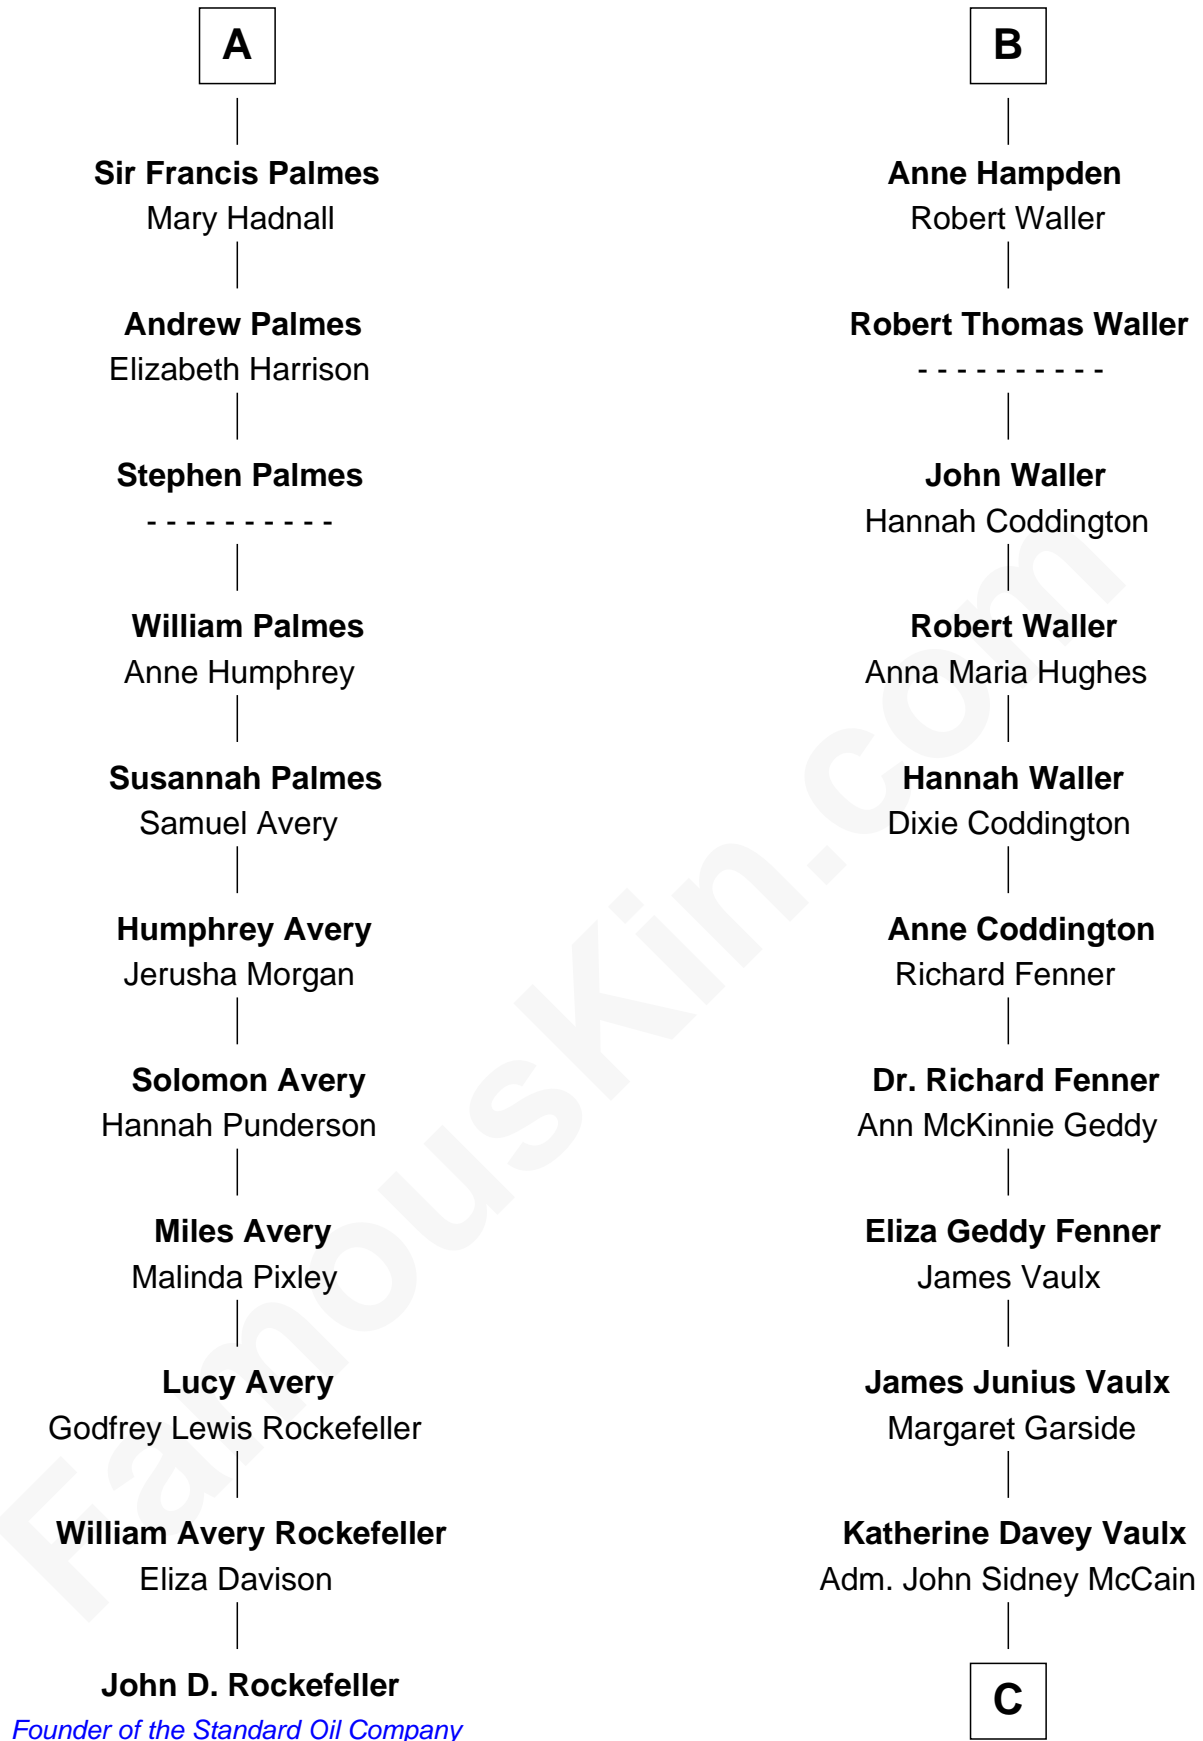

# FamousKin.com Relationship Chart of

**John D. Rockefeller**

*Founder of the Standard Oil Company*

17th cousin 1 time removed of

**John McCain**

*U.S. Senator from Arizona*

**John de Welles**

Maud de Roos

**C**

**Adm. John Sidney McCain**

Roberta Wright

**John McCain**

*U.S. Senator from Arizona*

FamousKin.com