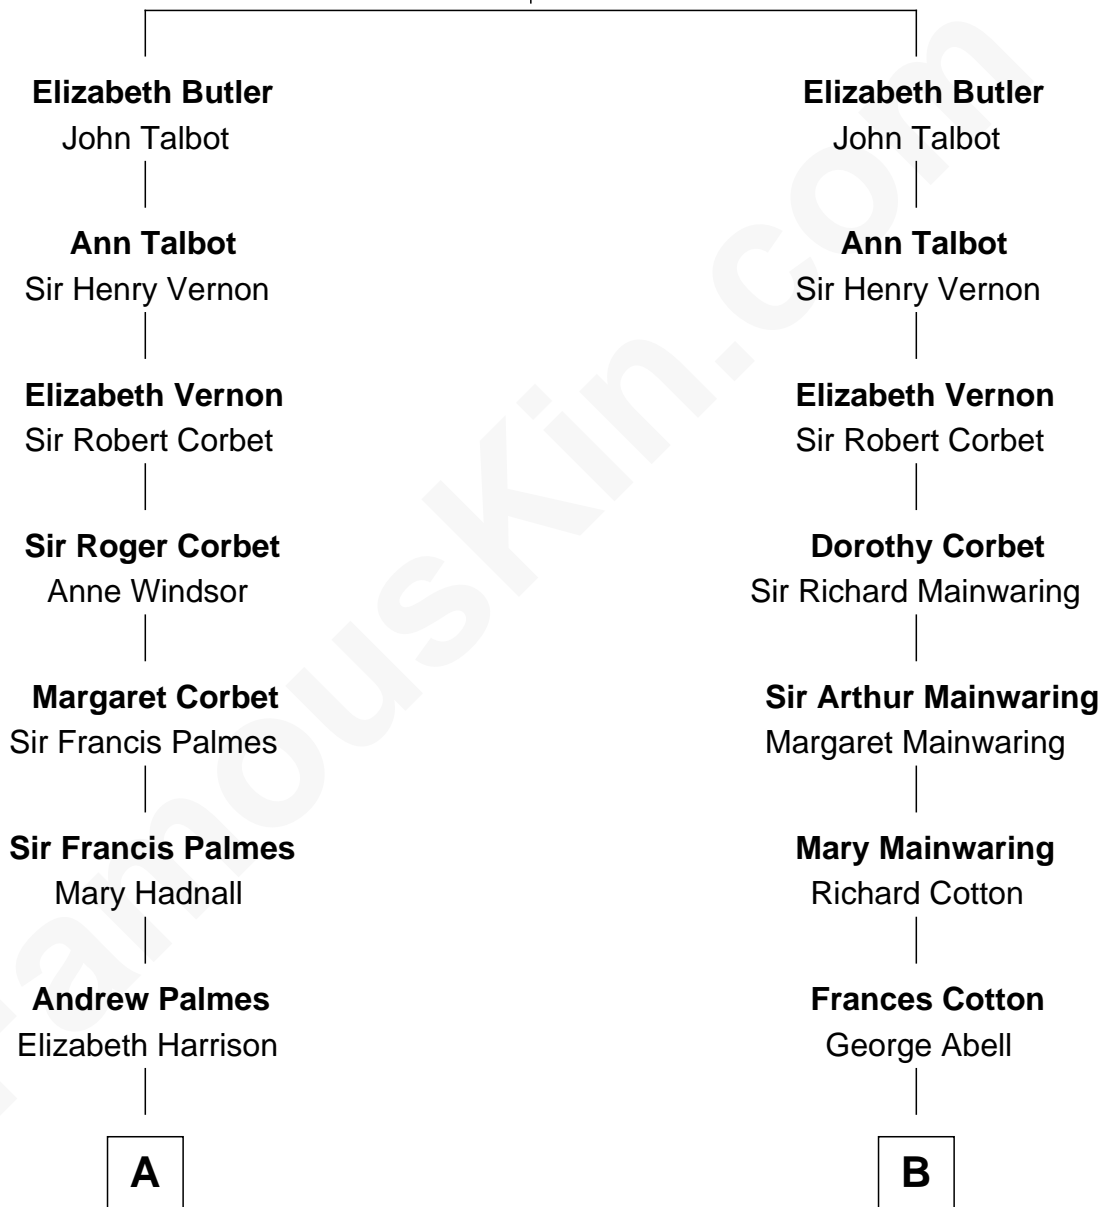

FamousKin.com Relationship Chart of

John D. Rockefeller

Founder of the Standard Oil Company

15th cousin 2 times removed of

Illeana Douglas

TV and Movie Actress

James Butler
Joan Beauchamp

Illeana Douglas photo by [Lan Bui](#) (CC BY-SA 2.0)