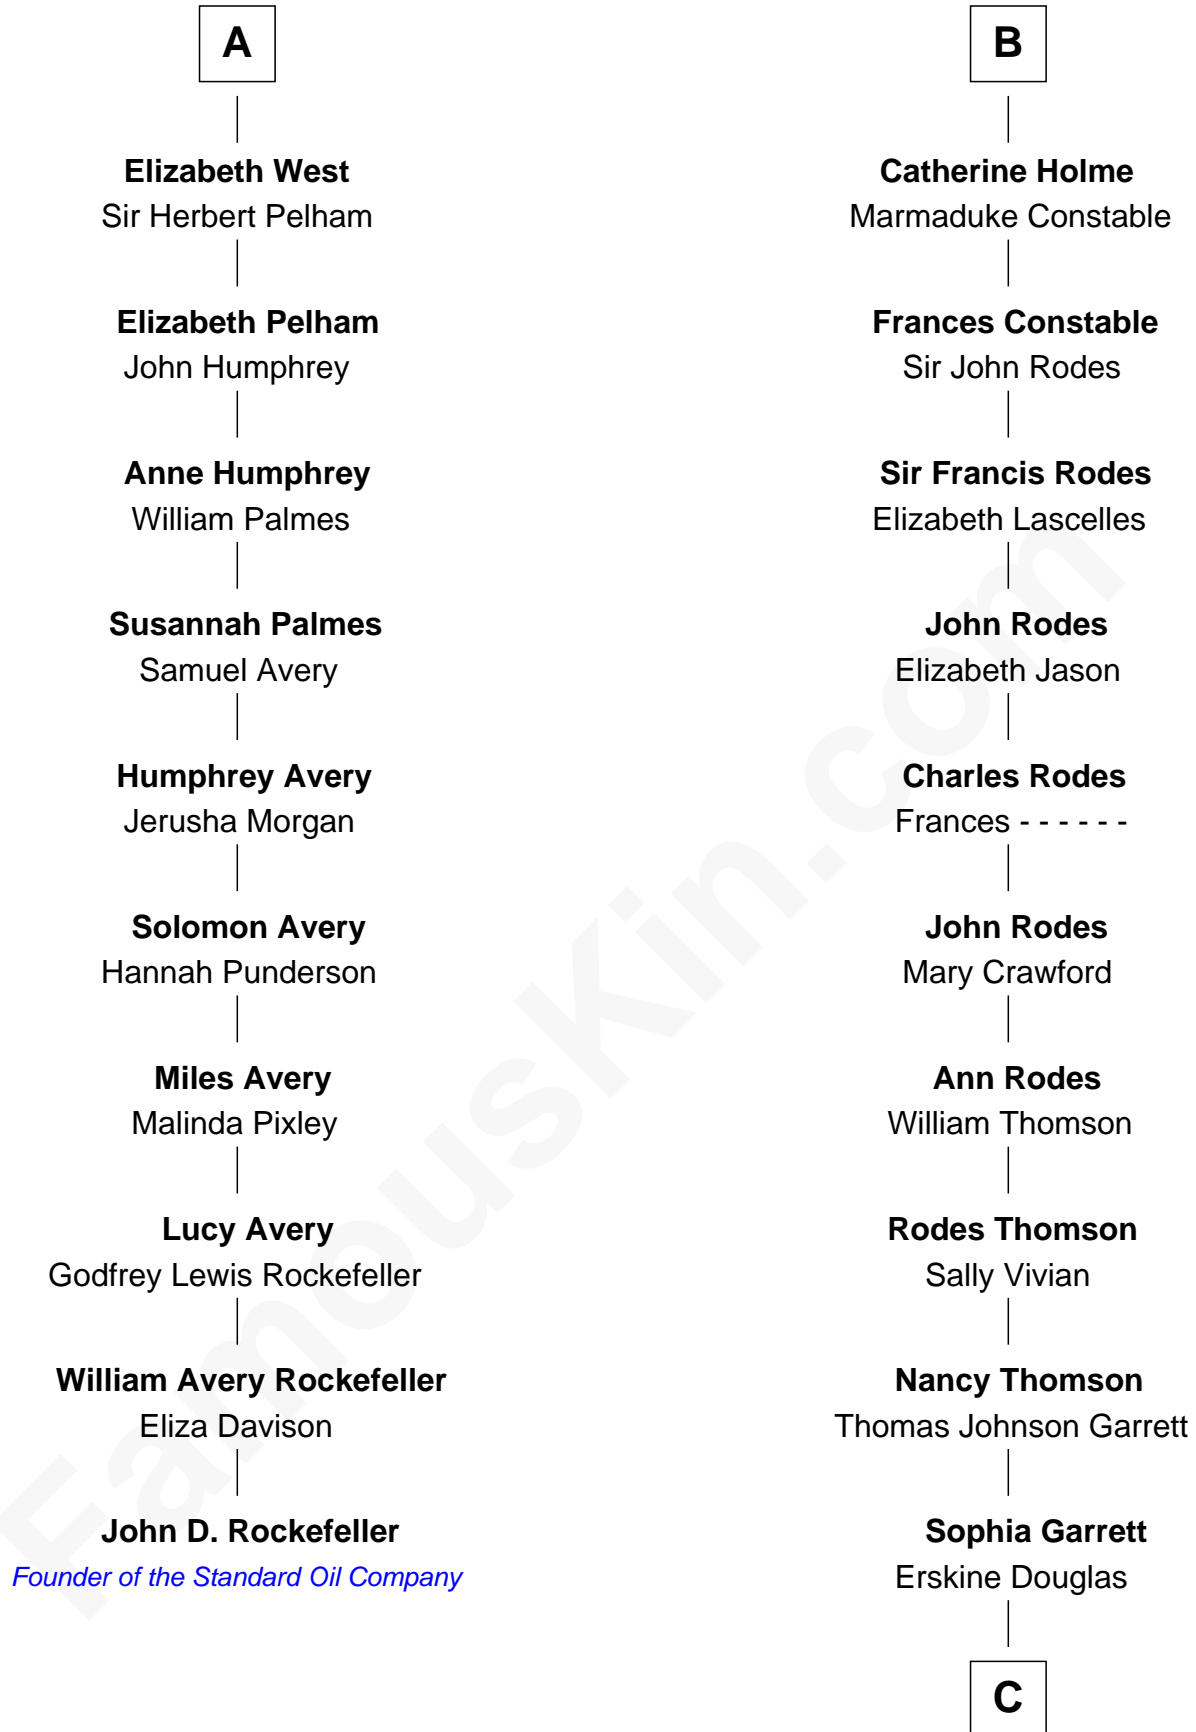

FamousKin.com Relationship Chart of

John D. Rockefeller

Founder of the Standard Oil Company

16th cousin 5 times removed of

Illeana Douglas

TV and Movie Actress

Sir Michael de la Pole

Katherine Wingfield

C

Emma Jane Douglas

Col. George Taliaferro Shackelford

Lena Priscilla Shackelford

Edouard Gregory Hesselberg

Melvyn Edouard Hesselberg

Rosalind Hightower

Gregory Hesselberg