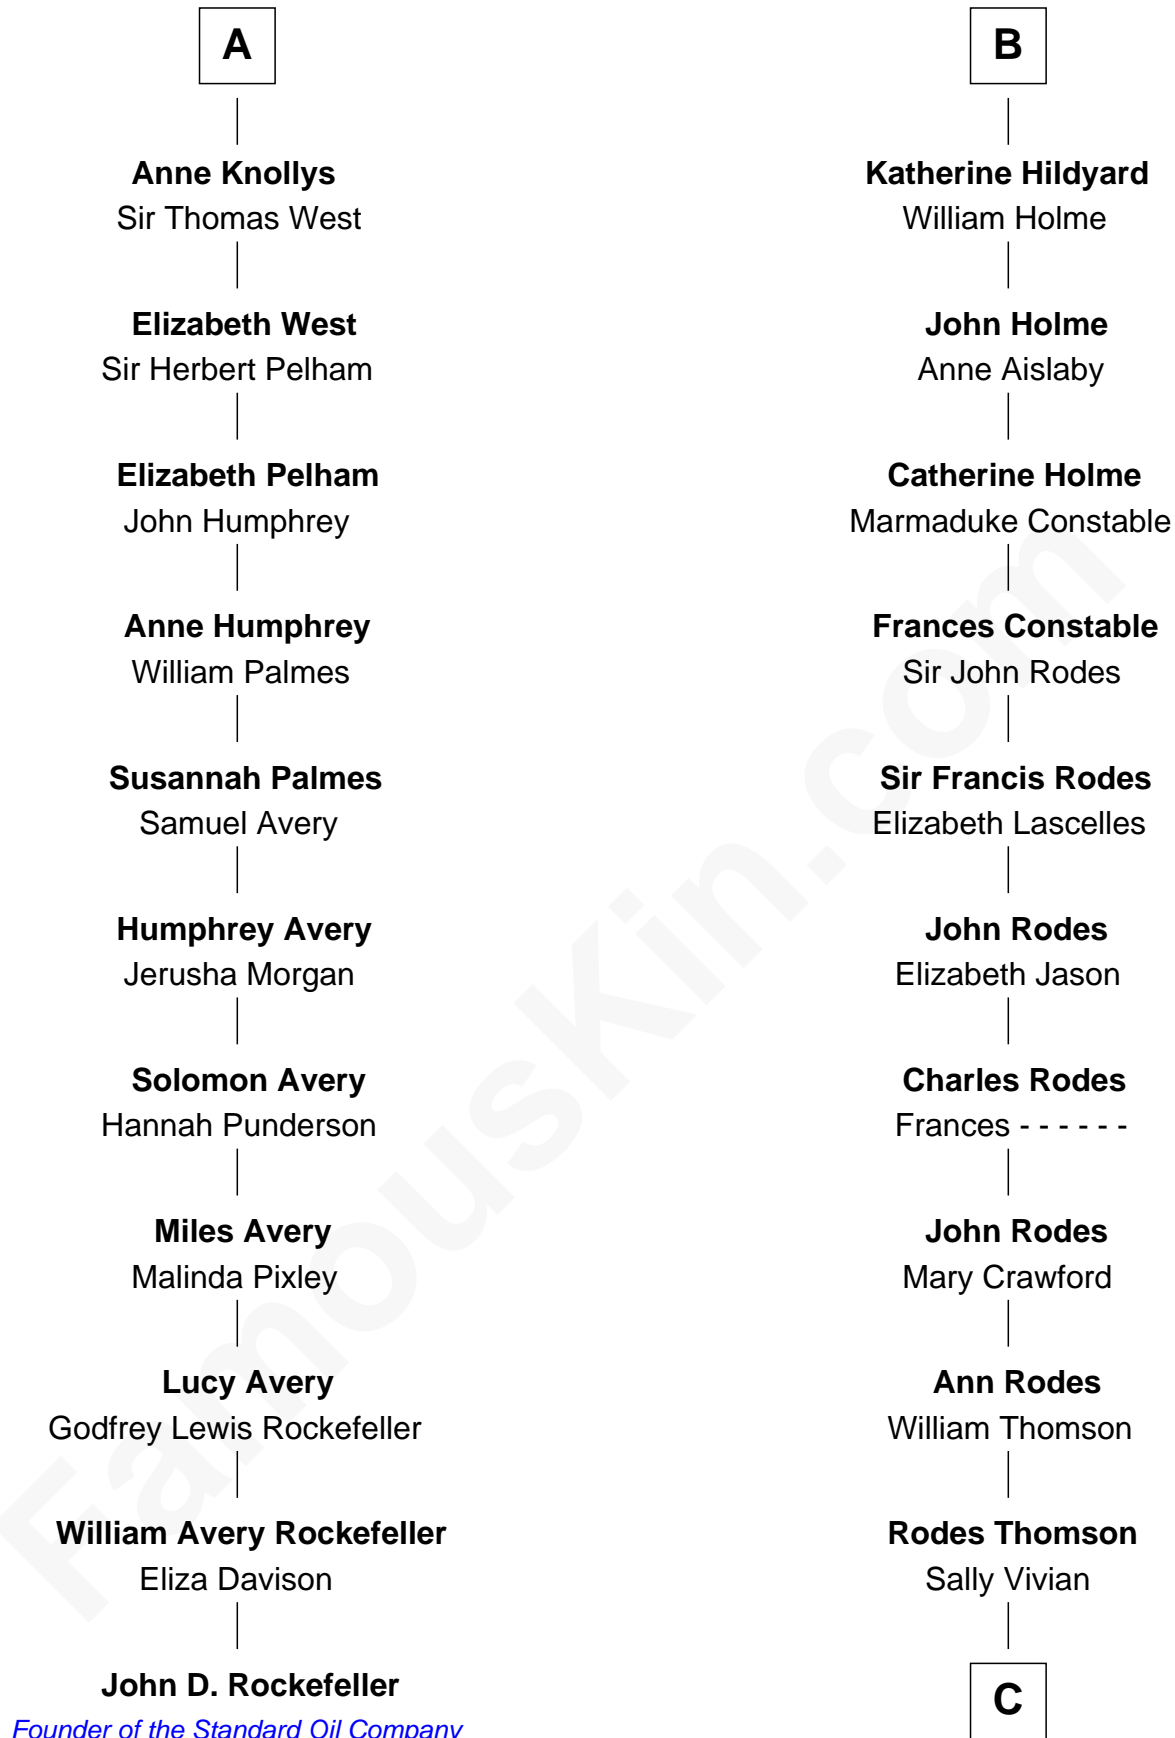

# FamousKin.com Relationship Chart of

**John D. Rockefeller**

*Founder of the Standard Oil Company*

17th cousin 4 times removed of

**Melvyn Douglas**

*Movie Actor*

**Edward III, King of England**

Philippa of Hainault

**C**

**Nancy Thomson**

Thomas Johnson Garrett

**Sophia Garrett**

Erskine Douglas

**Emma Jane Douglas**

Col. George Taliaferro Shackelford

**Lena Priscilla Shackelford**

Edouard Gregory Hesselberg

**Melvyn Douglas**

*Movie Actor*

FamousKin.com