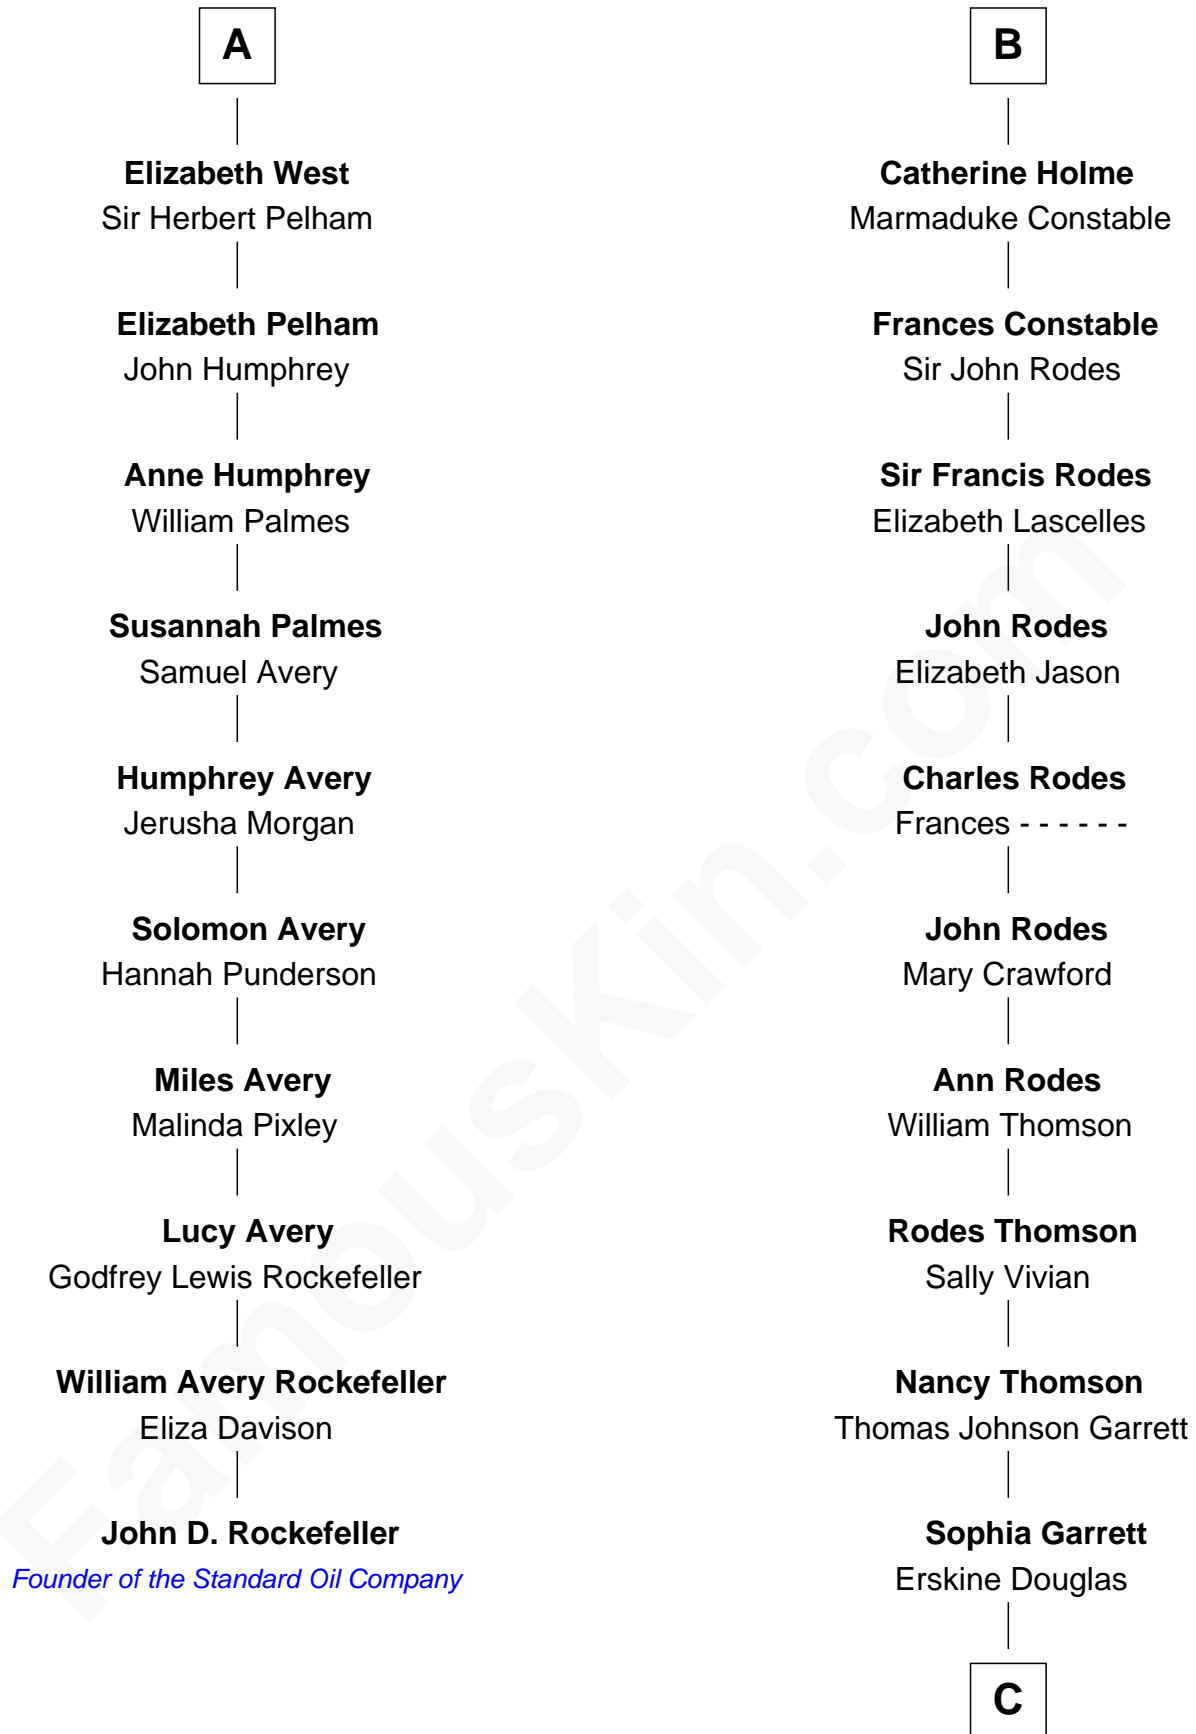

FamousKin.com Relationship Chart of

John D. Rockefeller

Founder of the Standard Oil Company

16th cousin 3 times removed of

Melvyn Douglas

Movie Actor

Sir Michael de la Pole

Katherine Wingfield

C

Emma Jane Douglas

Col. George Taliaferro Shackelford

Lena Priscilla Shackelford

Edouard Gregory Hesselberg

Melvyn Douglas

Movie Actor

FamousKin.com