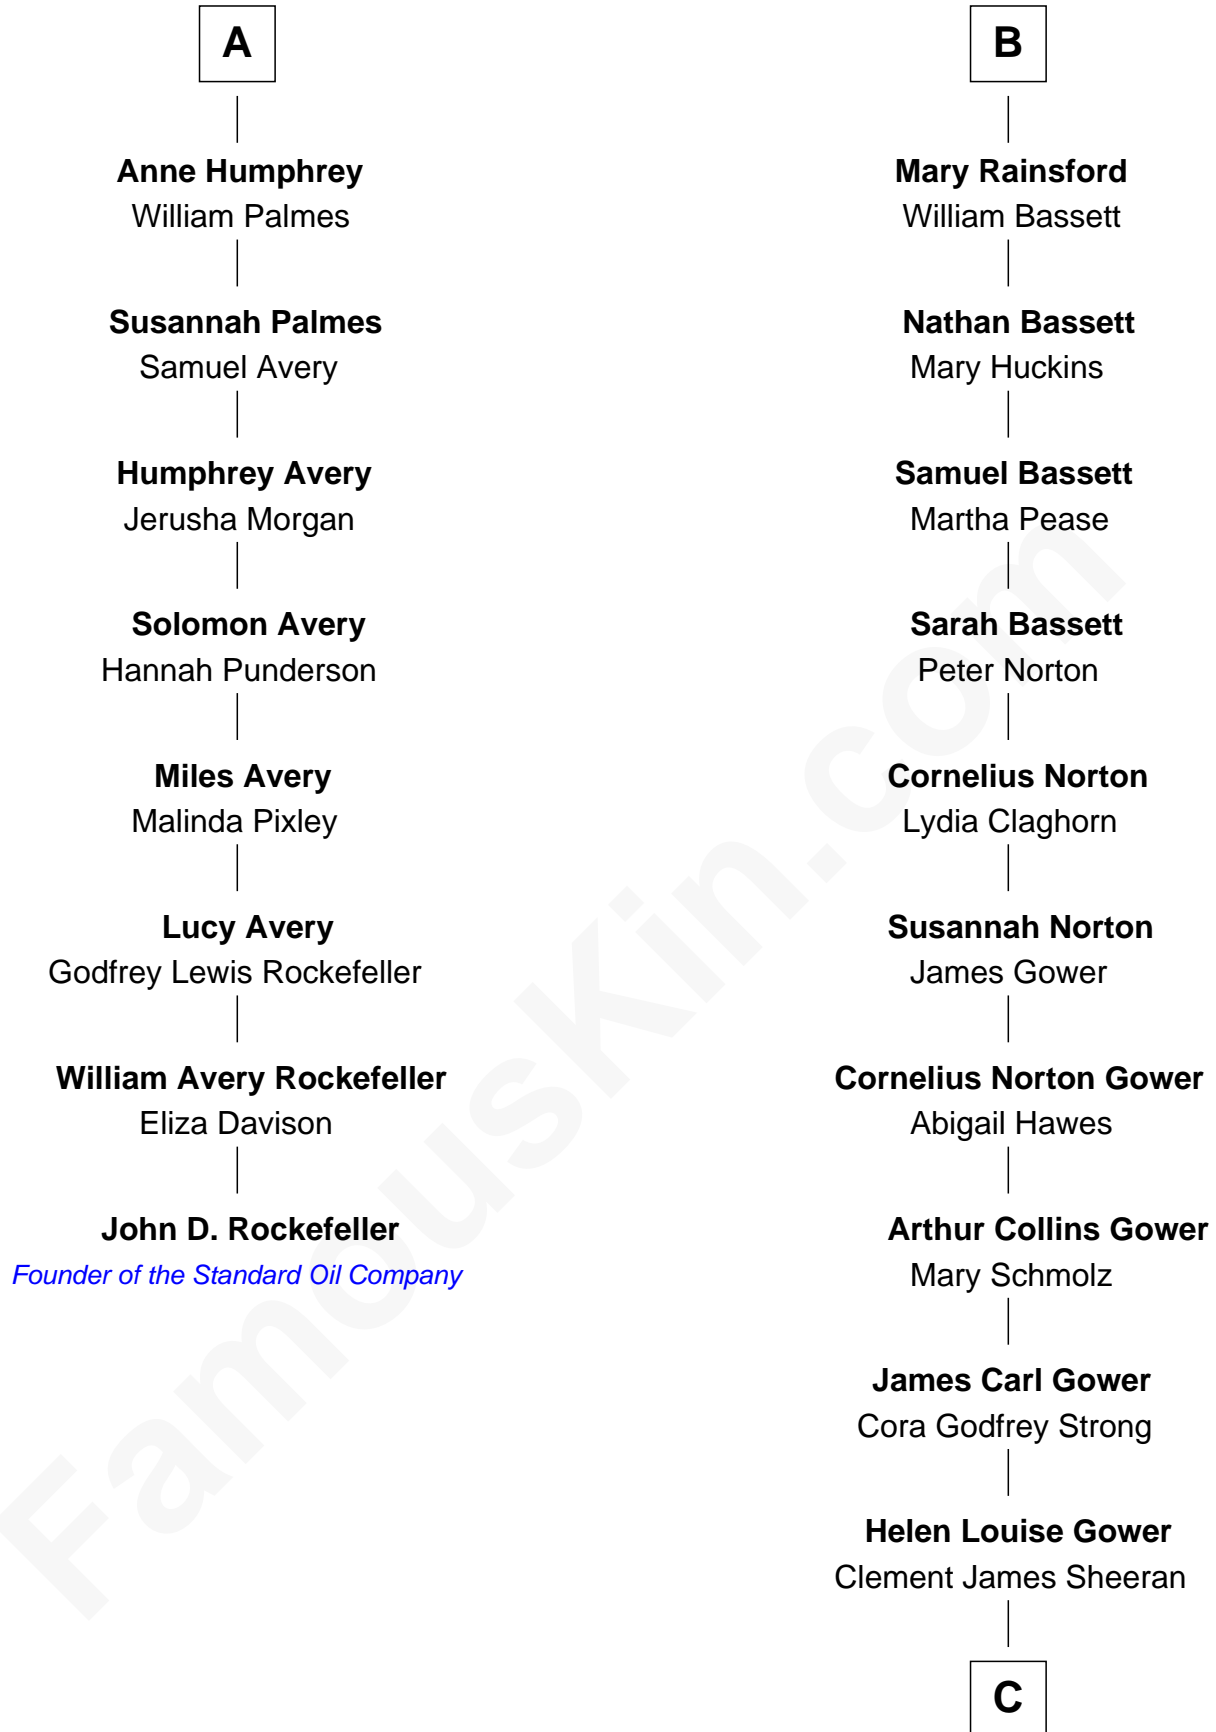

# FamousKin.com Relationship Chart of

**John D. Rockefeller**

*Founder of the Standard Oil Company*

**14th cousin 4 times removed of**

**Sarah Palin**

*9th Governor of Alaska*

**Sir Robert Hungerford**

Margaret Botreaux

**C**

**Sarah Sheeran**  
Charles Richard Heath

**Sarah Palin**  
*9th Governor of Alaska*

FamousKin.com