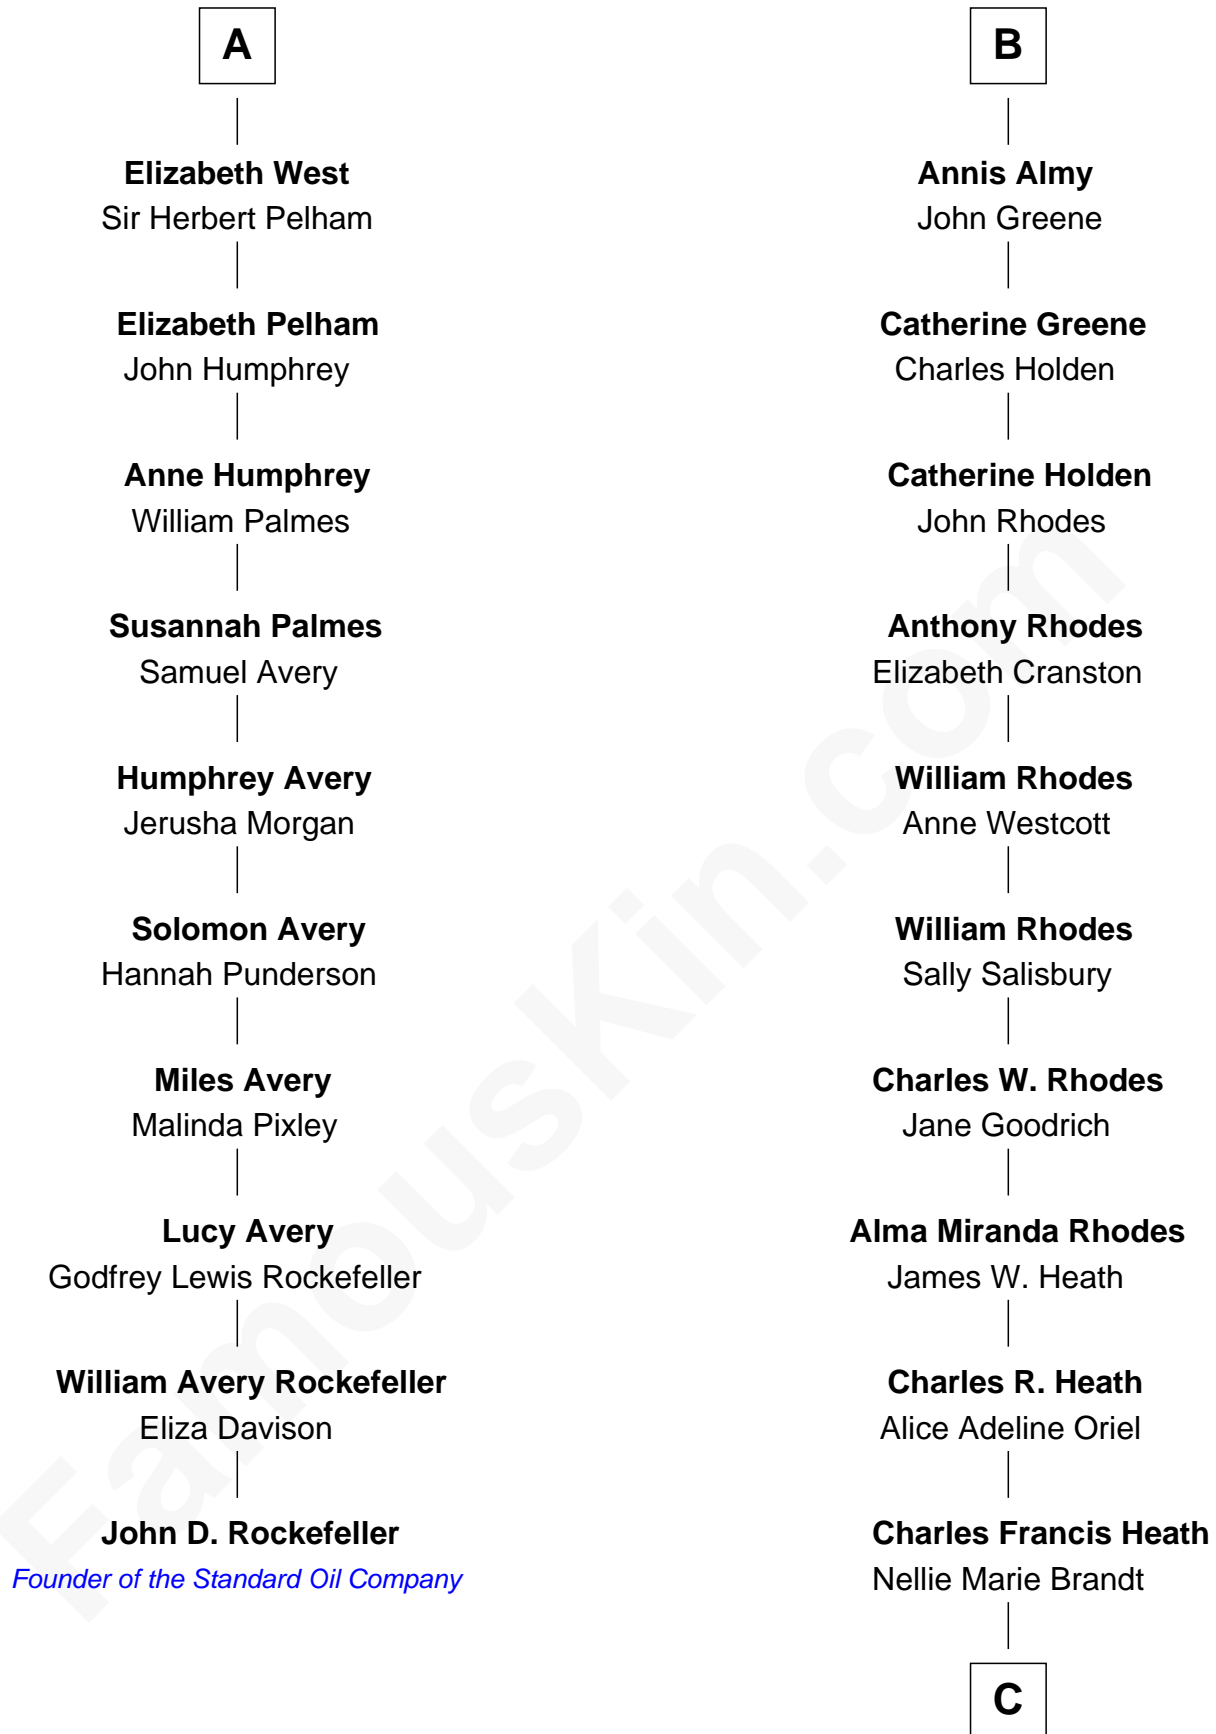

FamousKin.com Relationship Chart of

John D. Rockefeller

Founder of the Standard Oil Company

16th cousin 2 times removed of

Sarah Palin

9th Governor of Alaska

Katherine Pabenham

with husband
Sir William Cheney

with husband
Sir Thomas Aylesbury

Sir Laurence Cheney
Elizabeth Cokayne

Eleanor Aylesbury
Sir Humphrey Stafford

Elizabeth Cheney
Sir Frederick Tilney

Humphrey Stafford
Katherine Fray

Elizabeth Tilney
Sir Thomas Howard

Sir Humphrey Stafford
Margaret Fogge

Elizabeth Howard
Thomas Boleyn

Sir Humphrey Stafford
Margaret Tame

Mary Boleyn
Sir William Carey

Ellen Stafford
Thomas Barlow

Catherine Carey
Sir Francis Knollys

Stafford Barlow

Anne Knollys
Sir Thomas West

Audrey Barlow
William Almy

A

B

C

Charles Richard Heath

Sarah Sheeran

Sarah Palin