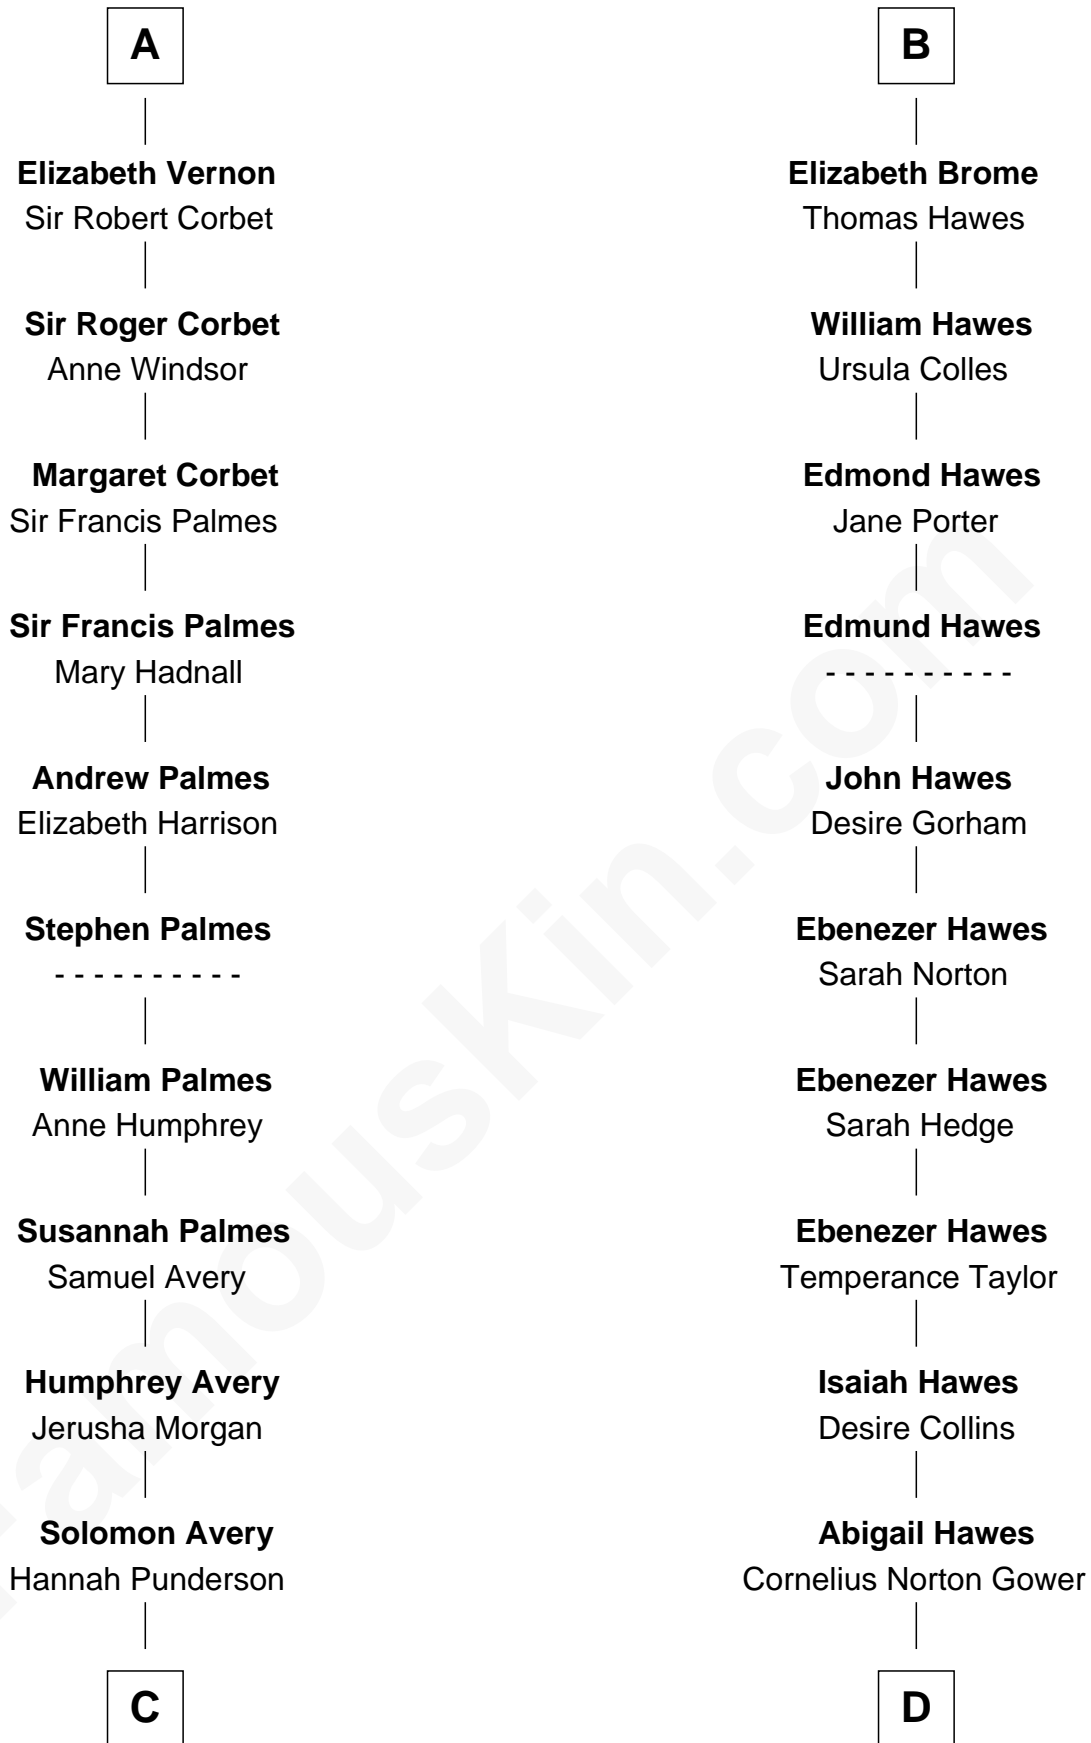

# FamousKin.com Relationship Chart of

**John D. Rockefeller**

*Founder of the Standard Oil Company*

20th cousin 1 time removed of

**Sarah Palin**

*9th Governor of Alaska*

**Sir Robert de Ros**

Isabel de Aubeney

**C**

**Miles Avery**  
Malinda Pixley

**Lucy Avery**  
Godfrey Lewis Rockefeller

**William Avery Rockefeller**  
Eliza Davison

**John D. Rockefeller**  
*Founder of the Standard Oil Company*

**D**

**Arthur Collins Gower**  
Mary Schmolz

**James Carl Gower**  
Cora Godfrey Strong

**Helen Louise Gower**  
Clement James Sheeran

**Sarah Sheeran**  
Charles Richard Heath

**Sarah Palin**  
*9th Governor of Alaska*