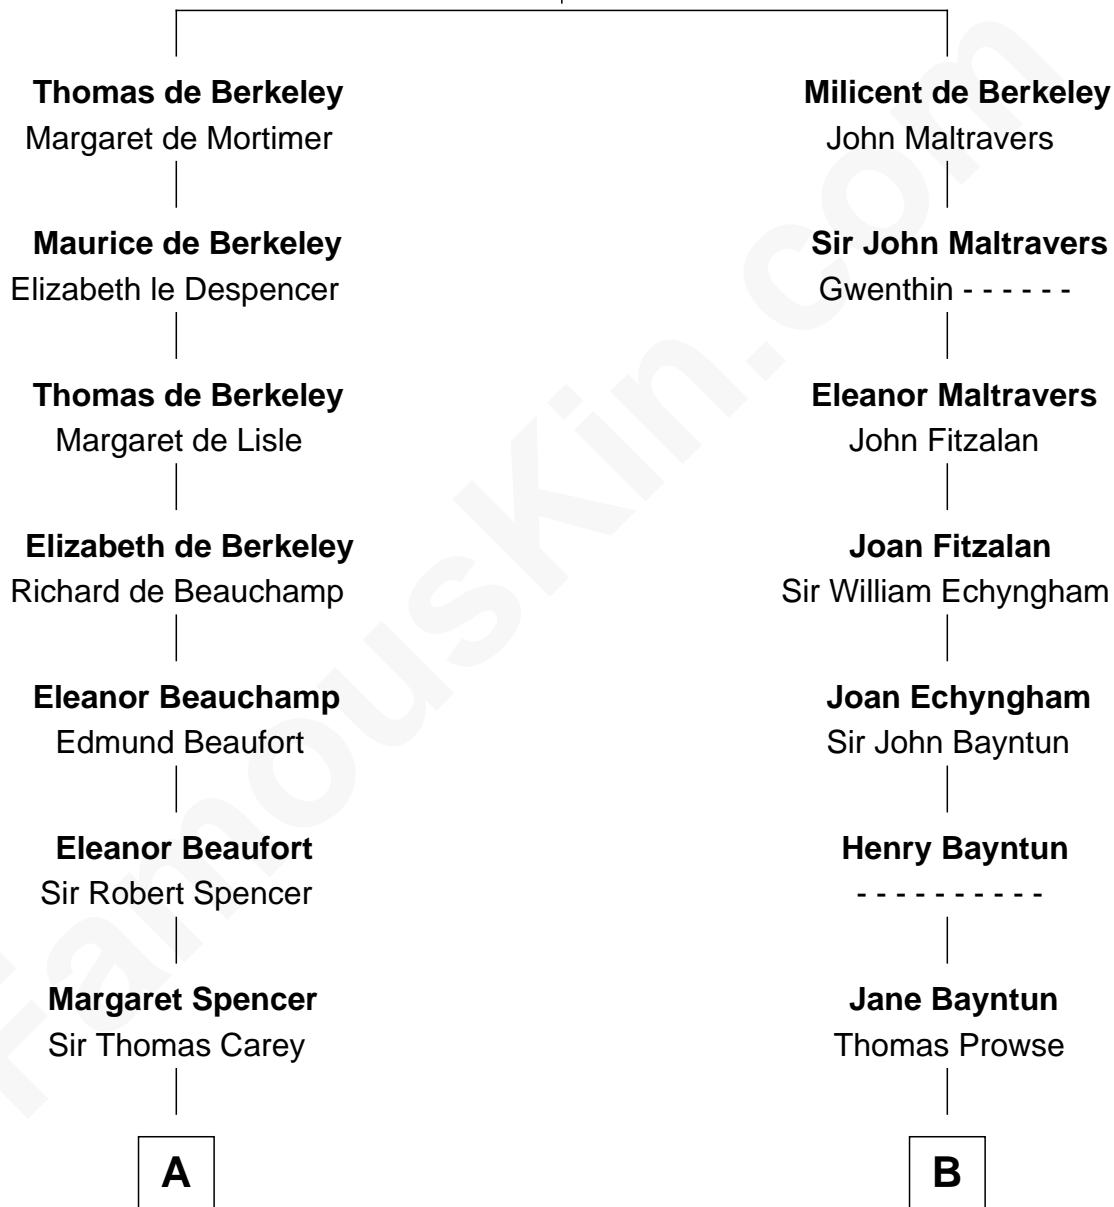

FamousKin.com Relationship Chart of

John D. Rockefeller

Founder of the Standard Oil Company

19th cousin 1 time removed of

Sarah Palin

9th Governor of Alaska

Sir Maurice de Berkeley

Eve la Zouche

C

Lucy Avery
Godfrey Lewis Rockefeller

William Avery Rockefeller
Eliza Davison

John D. Rockefeller
Founder of the Standard Oil Company

D

May Belle Ruddock
Henry Charles Brandt

Nellie Marie Brandt
Charles Francis Heath

Charles Richard Heath
Sarah Sheeran

Sarah Palin
9th Governor of Alaska

FamousKin.com