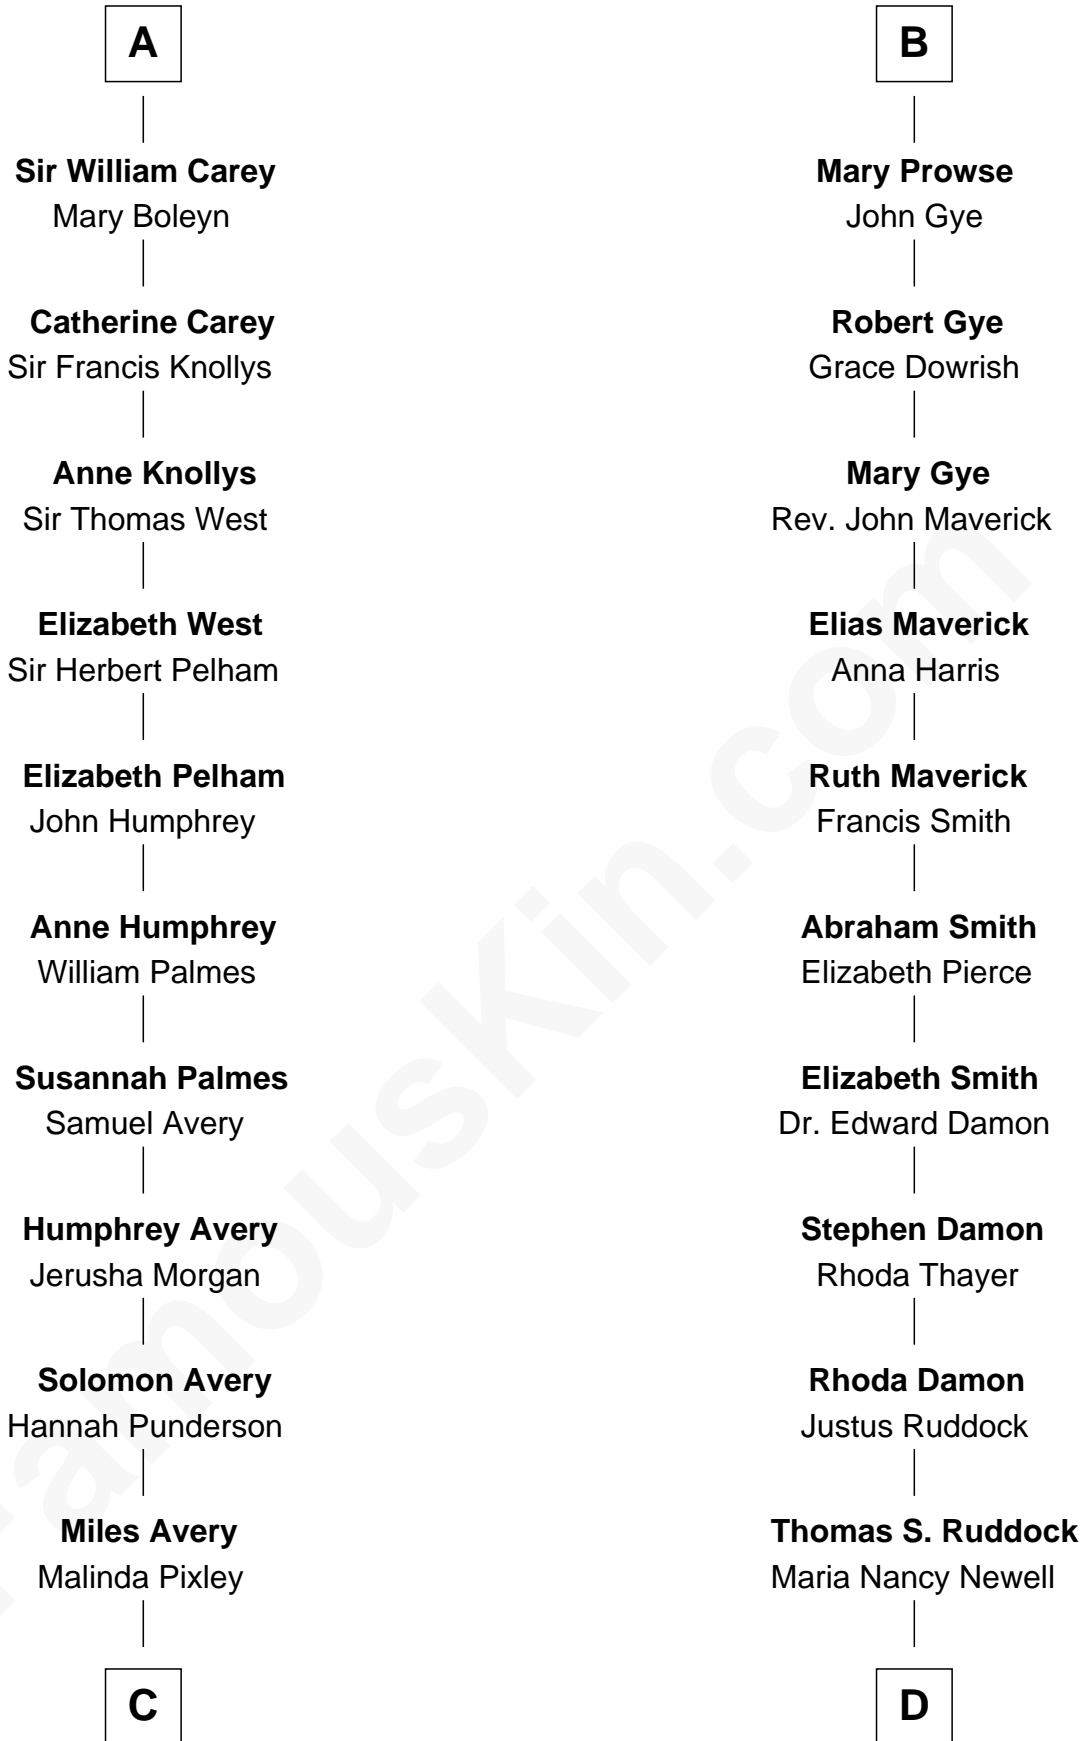

FamousKin.com Relationship Chart of

John D. Rockefeller

Founder of the Standard Oil Company

19th cousin 1 time removed of

Sarah Palin

9th Governor of Alaska

Sir Maurice de Berkeley

Eve la Zouche

C

Lucy Avery
Godfrey Lewis Rockefeller

William Avery Rockefeller
Eliza Davison

John D. Rockefeller
Founder of the Standard Oil Company

D

May Belle Ruddock
Henry Charles Brandt

Nellie Marie Brandt
Charles Francis Heath

Charles Richard Heath
Sarah Sheeran

Sarah Palin
9th Governor of Alaska

FamousKin.com