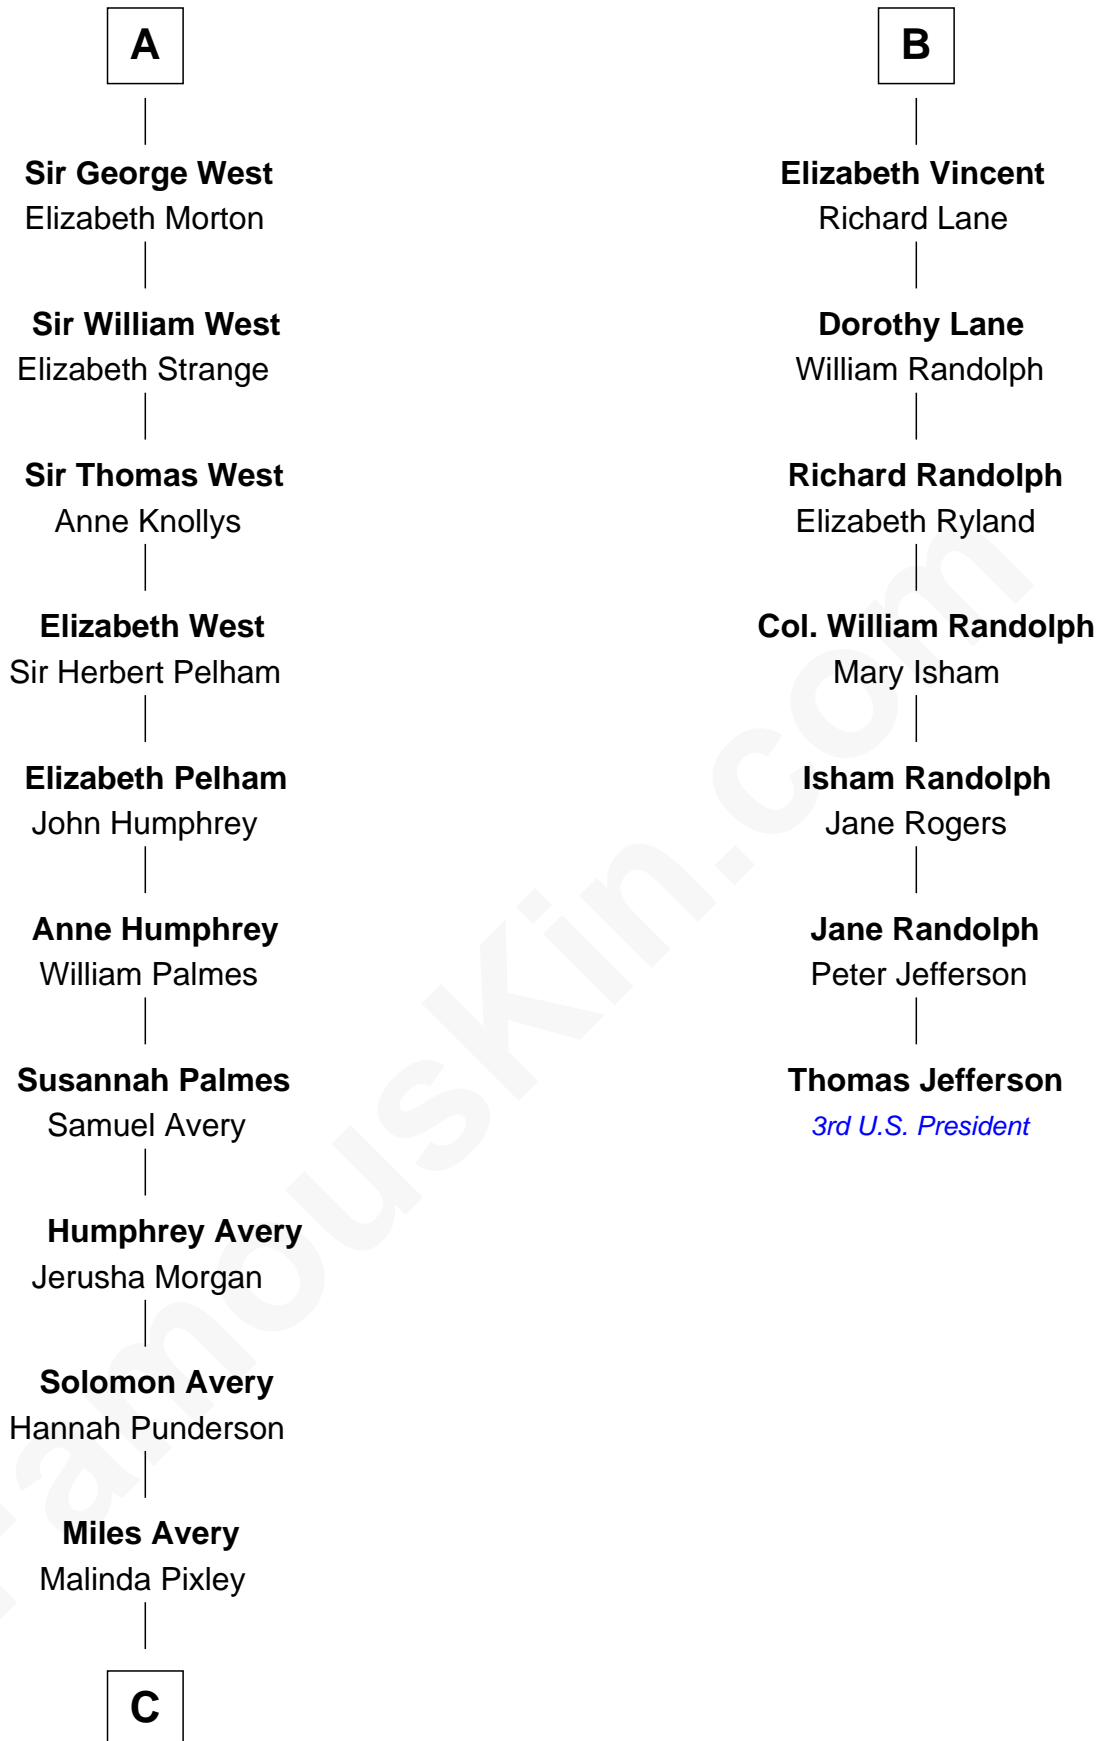

FamousKin.com Relationship Chart of

John D. Rockefeller

Founder of the Standard Oil Company

13th cousin 6 times removed of

Thomas Jefferson

3rd U.S. President and Signer of the Declaration of Independence

C

—
Lucy Avery

Godfrey Lewis Rockefeller

—
William Avery Rockefeller

Eliza Davison

—
John D. Rockefeller

Founder of the Standard Oil Company

FamousKin.com