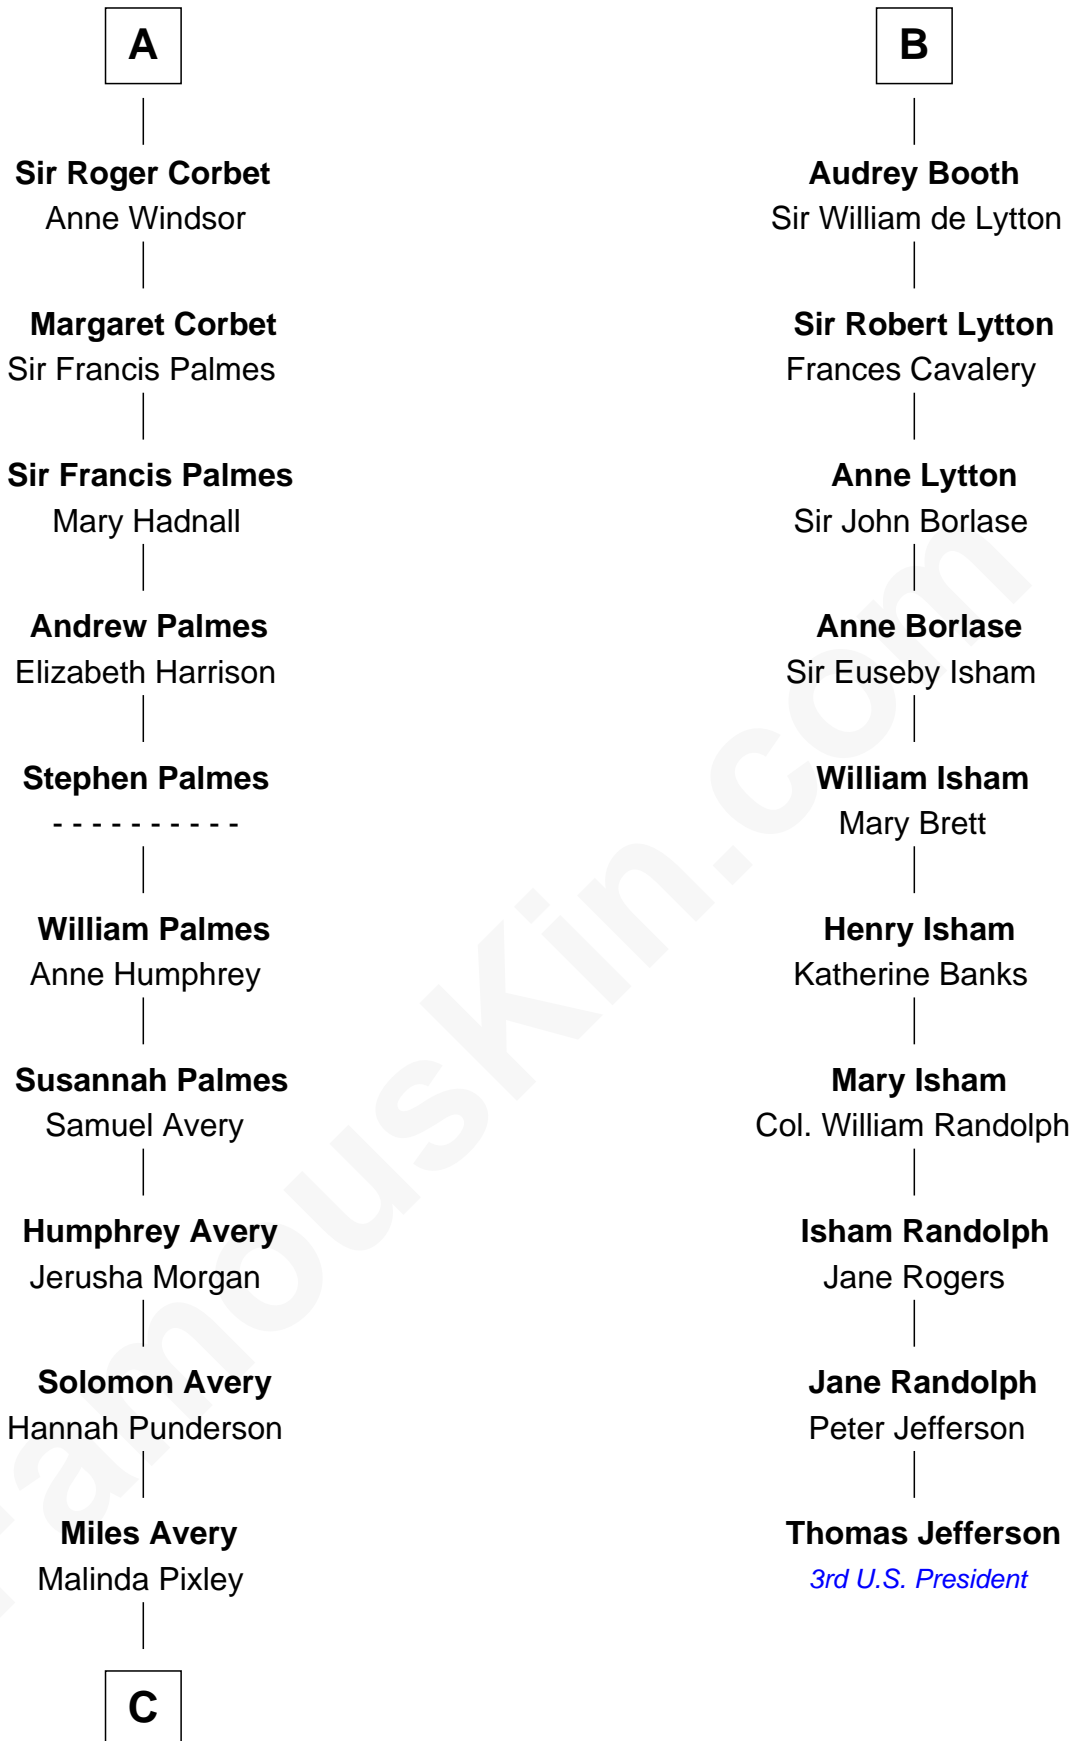

FamousKin.com Relationship Chart of

John D. Rockefeller

Founder of the Standard Oil Company

16th cousin 3 times removed of

Thomas Jefferson

3rd U.S. President and Signer of the Declaration of Independence

C

—
Lucy Avery

Godfrey Lewis Rockefeller

—
William Avery Rockefeller

Eliza Davison

—
John D. Rockefeller

Founder of the Standard Oil Company

FamousKin.com