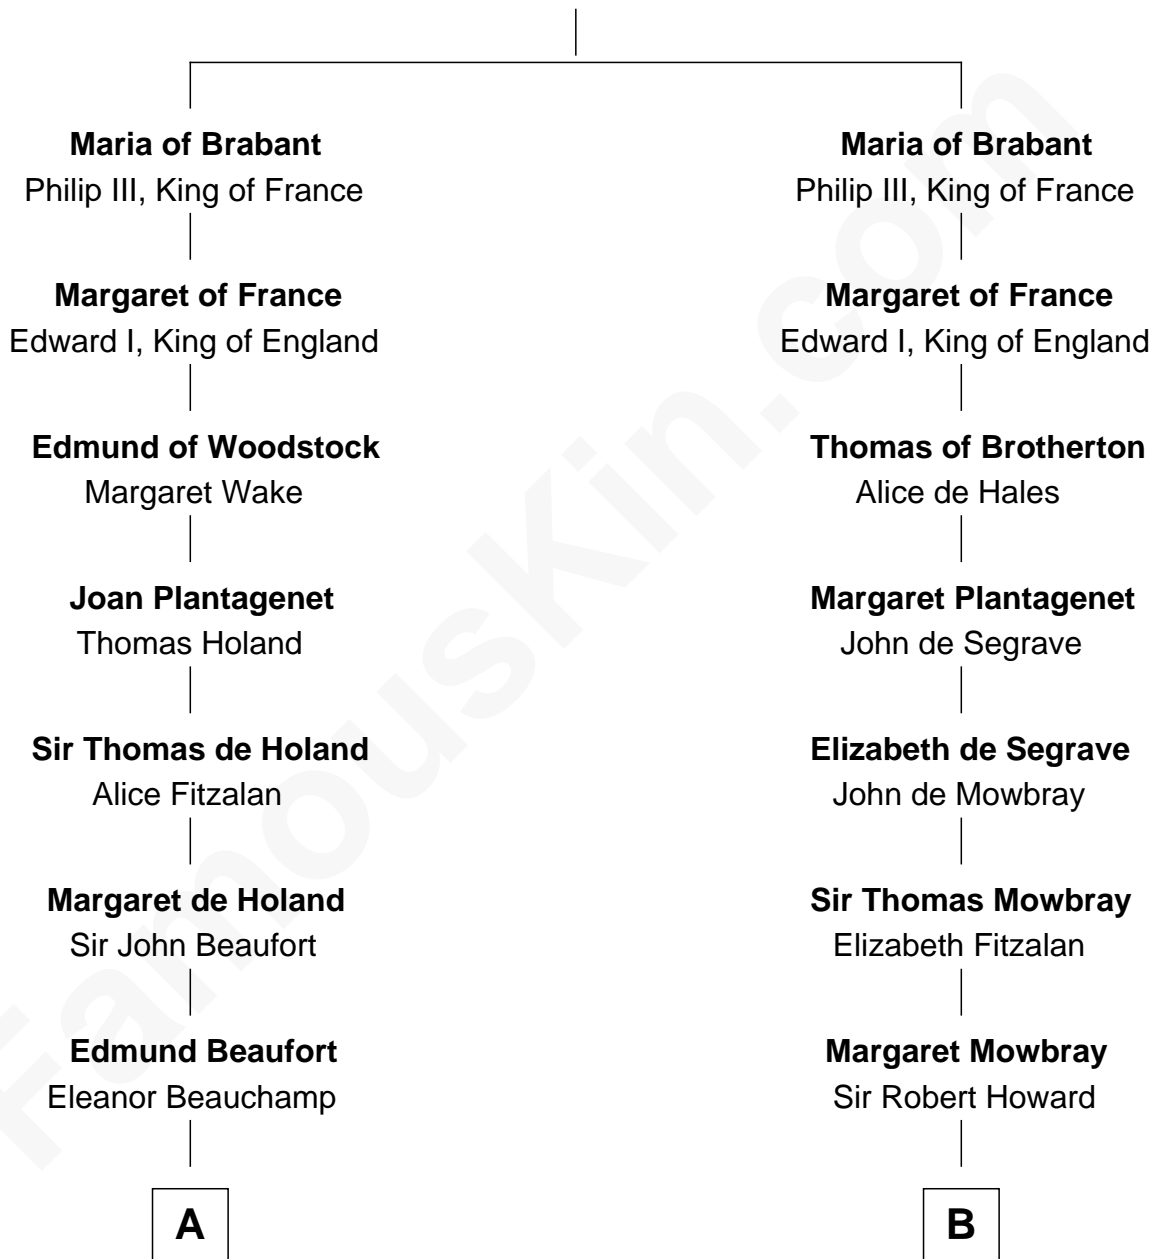

FamousKin.com Relationship Chart of

John D. Rockefeller

Founder of the Standard Oil Company

18th cousin 3 times removed of

Thomas Jefferson

3rd U.S. President and Signer of the Declaration of Independence

Henry III, Duke of Brabant

Adelaide of Burgundy

C

Solomon Avery
Hannah Punderson

Miles Avery
Malinda Pixley

Lucy Avery
Godfrey Lewis Rockefeller

William Avery Rockefeller
Eliza Davison

John D. Rockefeller
Founder of the Standard Oil Company

D

Jane Randolph
Peter Jefferson

Thomas Jefferson
3rd U.S. President

FamousKin.com