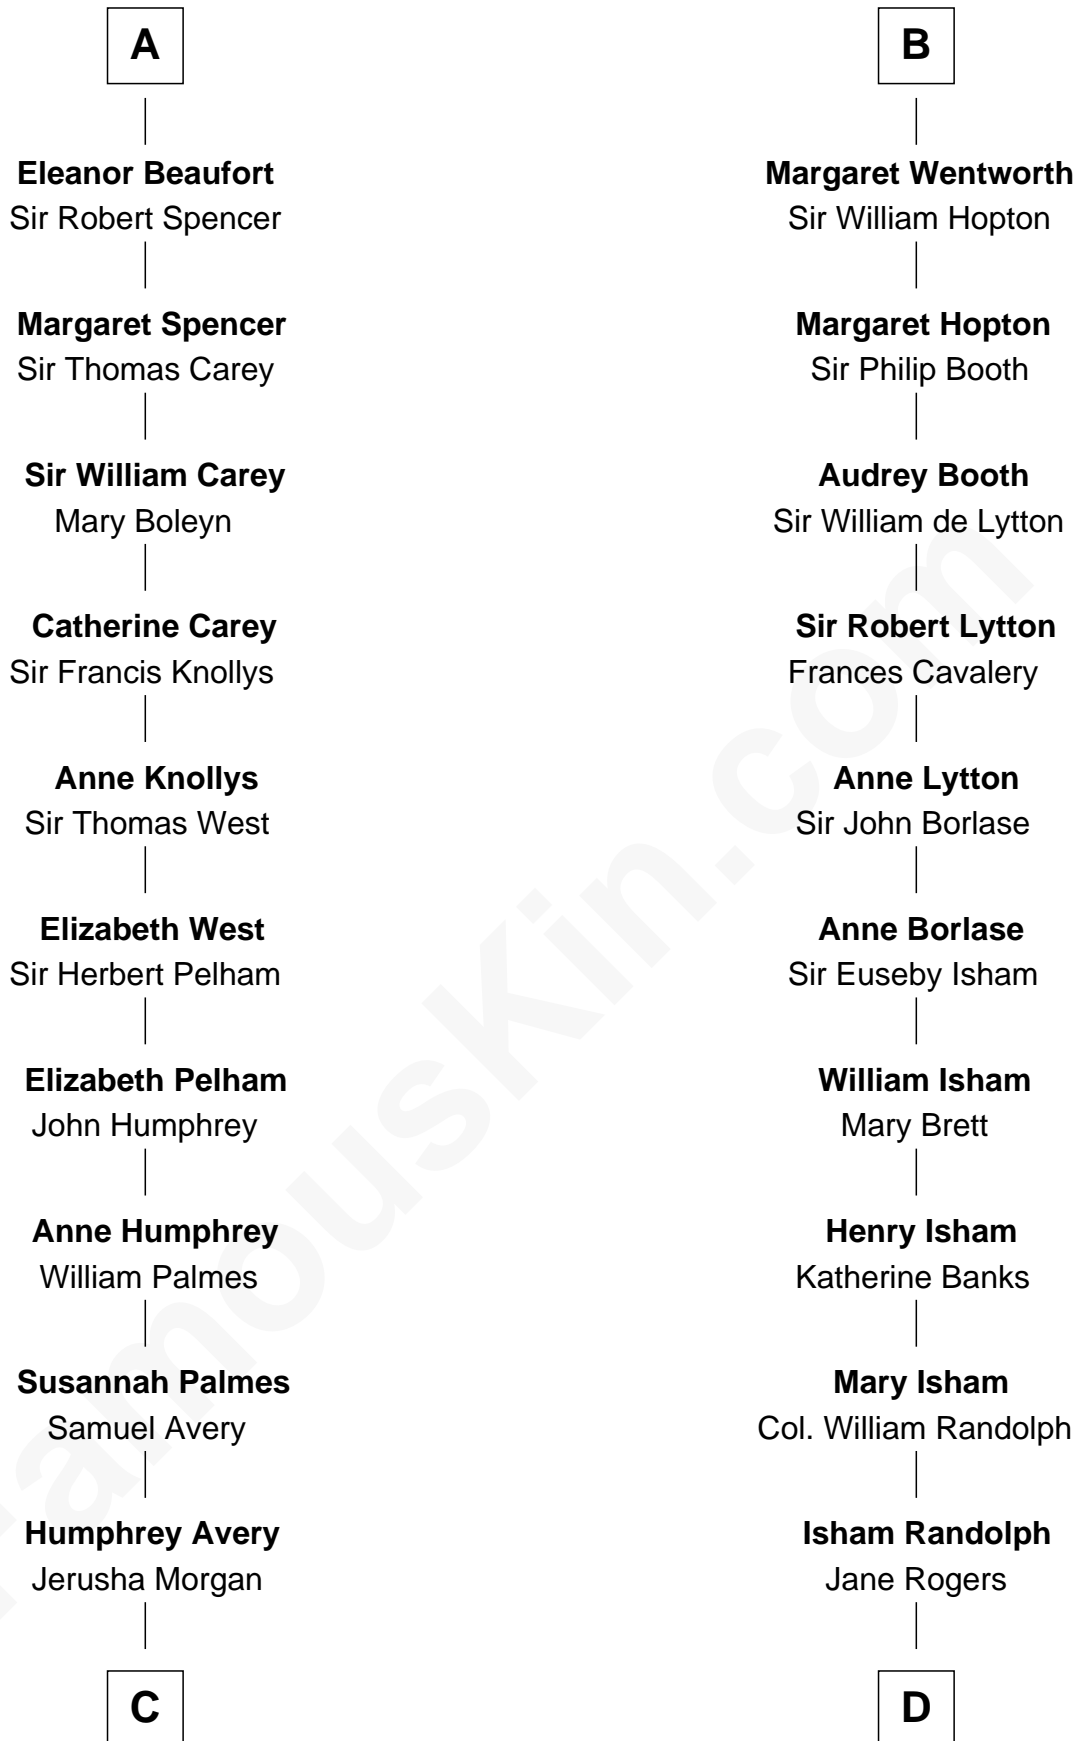

# FamousKin.com Relationship Chart of

**John D. Rockefeller**

*Founder of the Standard Oil Company*

**18th cousin 3 times removed of**

**Thomas Jefferson**

*3rd U.S. President and Signer of the Declaration of Independence*

**Isabel de Mohun**  
Sir Edmund Deincourt

**Thomas de Berkeley**  
Margaret de Mortimer

**John Deincourt**  
-----

**Maurice de Berkeley**  
Elizabeth le Despencer

**Sir William Deincourt**  
Milicent la Zouche

**Thomas de Berkeley**  
Margaret de Lisle

**Margaret Deincourt**  
Sir Robert de Tibetot

**Elizabeth de Berkeley**  
Richard de Beauchamp

**Elizabeth de Tibetot**  
Sir Philip le Despencer

**Eleanor Beauchamp**  
Edmund Beaufort

**Margery Despencer**  
Sir Roger Wentworth

**A**

**B**

**C**

**Solomon Avery**  
Hannah Punderson

**Miles Avery**  
Malinda Pixley

**Lucy Avery**  
Godfrey Lewis Rockefeller

**William Avery Rockefeller**  
Eliza Davison