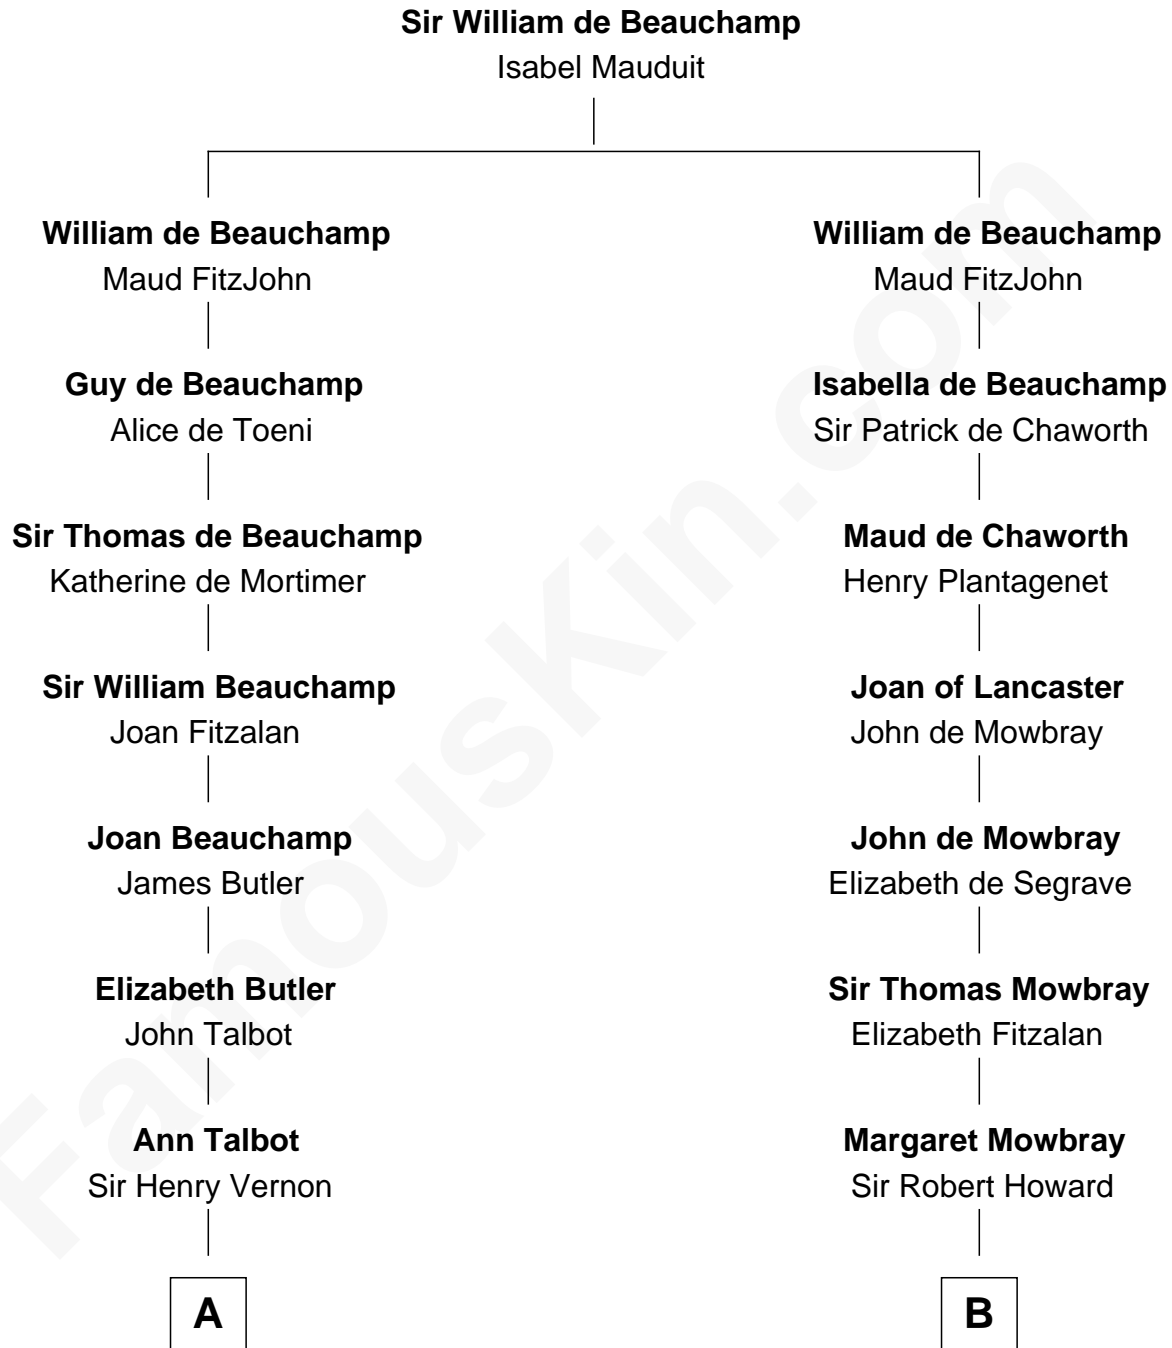

FamousKin.com Relationship Chart of

John D. Rockefeller

Founder of the Standard Oil Company

18th cousin 2 times removed of

Thomas Jefferson

3rd U.S. President and Signer of the Declaration of Independence

FamousKin.com