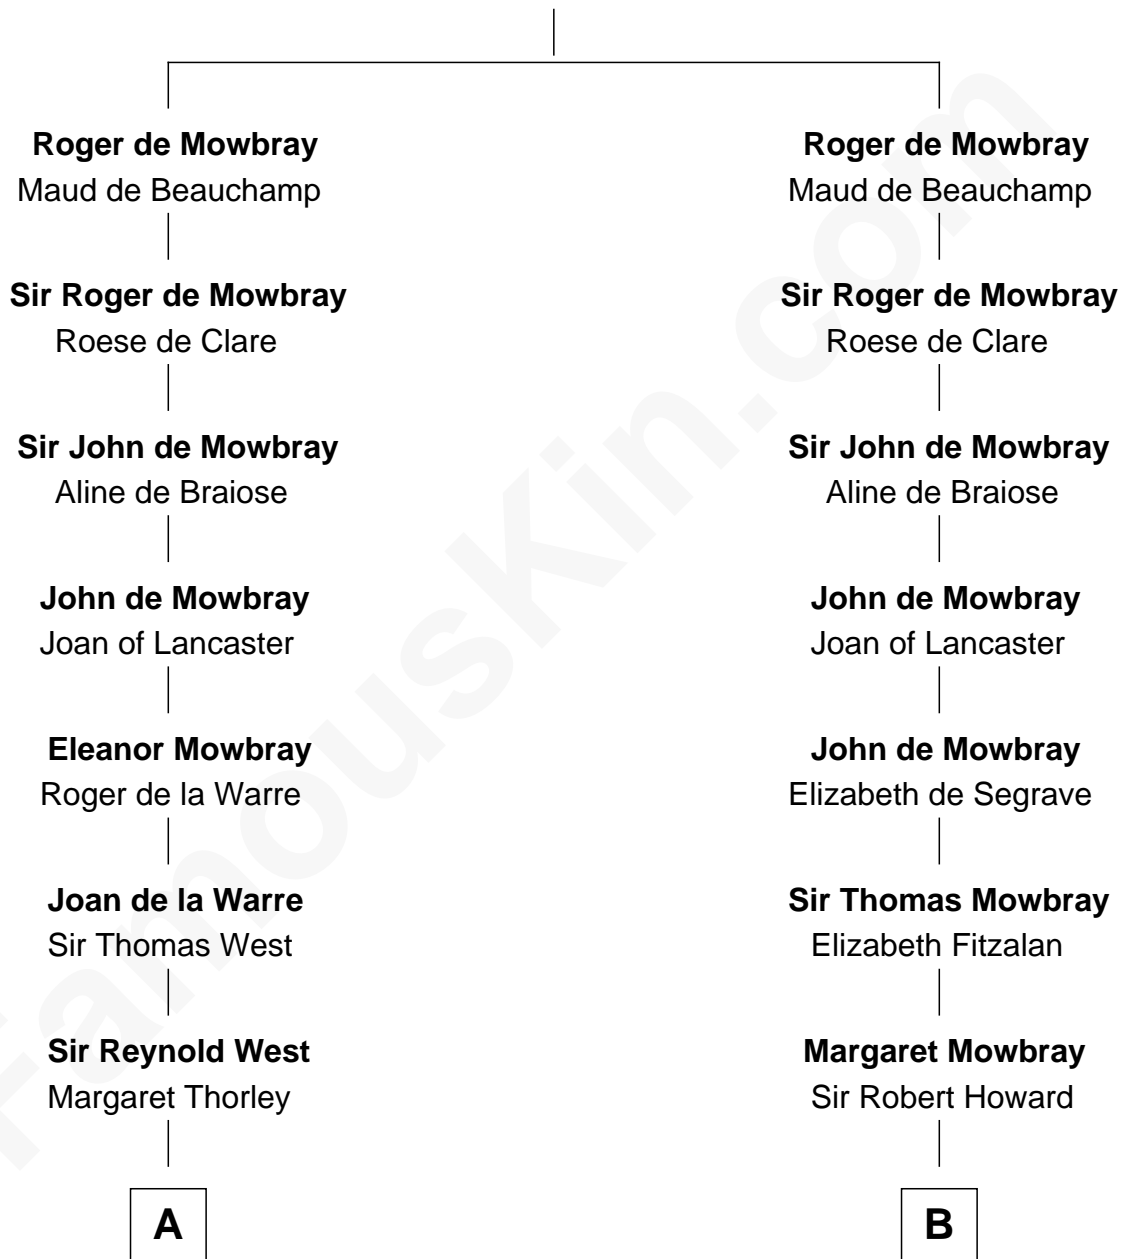

FamousKin.com Relationship Chart of

John D. Rockefeller

Founder of the Standard Oil Company

18th cousin 3 times removed of

Thomas Jefferson

3rd U.S. President and Signer of the Declaration of Independence

William de Mowbray

Avice - - - - -

C

Solomon Avery
Hannah Punderson

Miles Avery
Malinda Pixley

Lucy Avery
Godfrey Lewis Rockefeller

William Avery Rockefeller
Eliza Davison

John D. Rockefeller
Founder of the Standard Oil Company

D

Jane Randolph
Peter Jefferson

Thomas Jefferson
3rd U.S. President

FamousKin.com