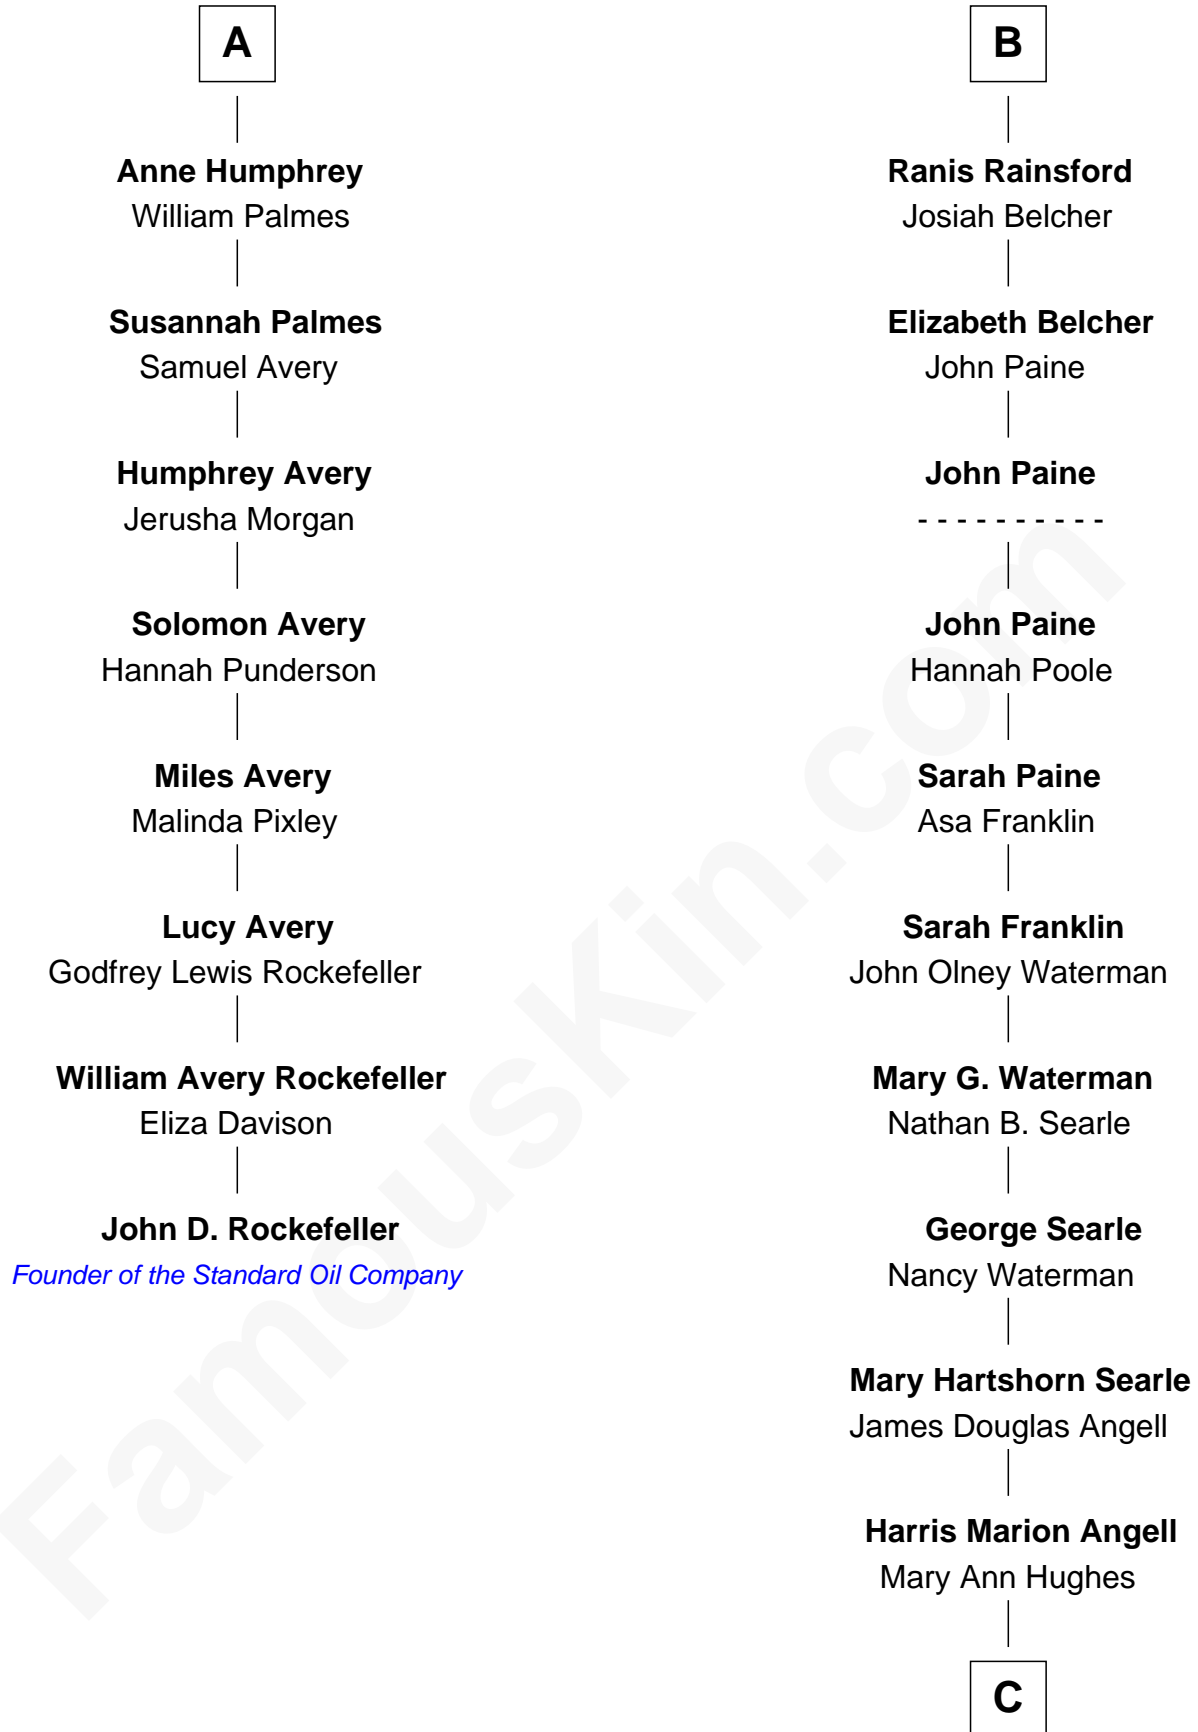

# FamousKin.com Relationship Chart of

**John D. Rockefeller**

*Founder of the Standard Oil Company*

**14th cousin 4 times removed of**

**David Angell**

*TV Producer - 9/11 Victim*

**Sir Robert Hungerford**

Margaret Botreaux

**Katherine Hungerford**

Sir Richard West

**Sir Thomas West**

Eleanor Copley

**Sir George West**

Elizabeth Morton

**Sir William West**

Elizabeth Strange

Sir John White

**Robert White**

Margaret Gainsford

**Margaret White**

John Kirton

**Stephen Kirton**

Margaret Offley

**Thomas Kirton**

Mary Sadler

**Mary Kirton**

Robert Rainsford

**Edward Rainsford**

Elizabeth - - - - -

**B**

**C**

**Henry L. Angell**  
Mae Theresa Cooney