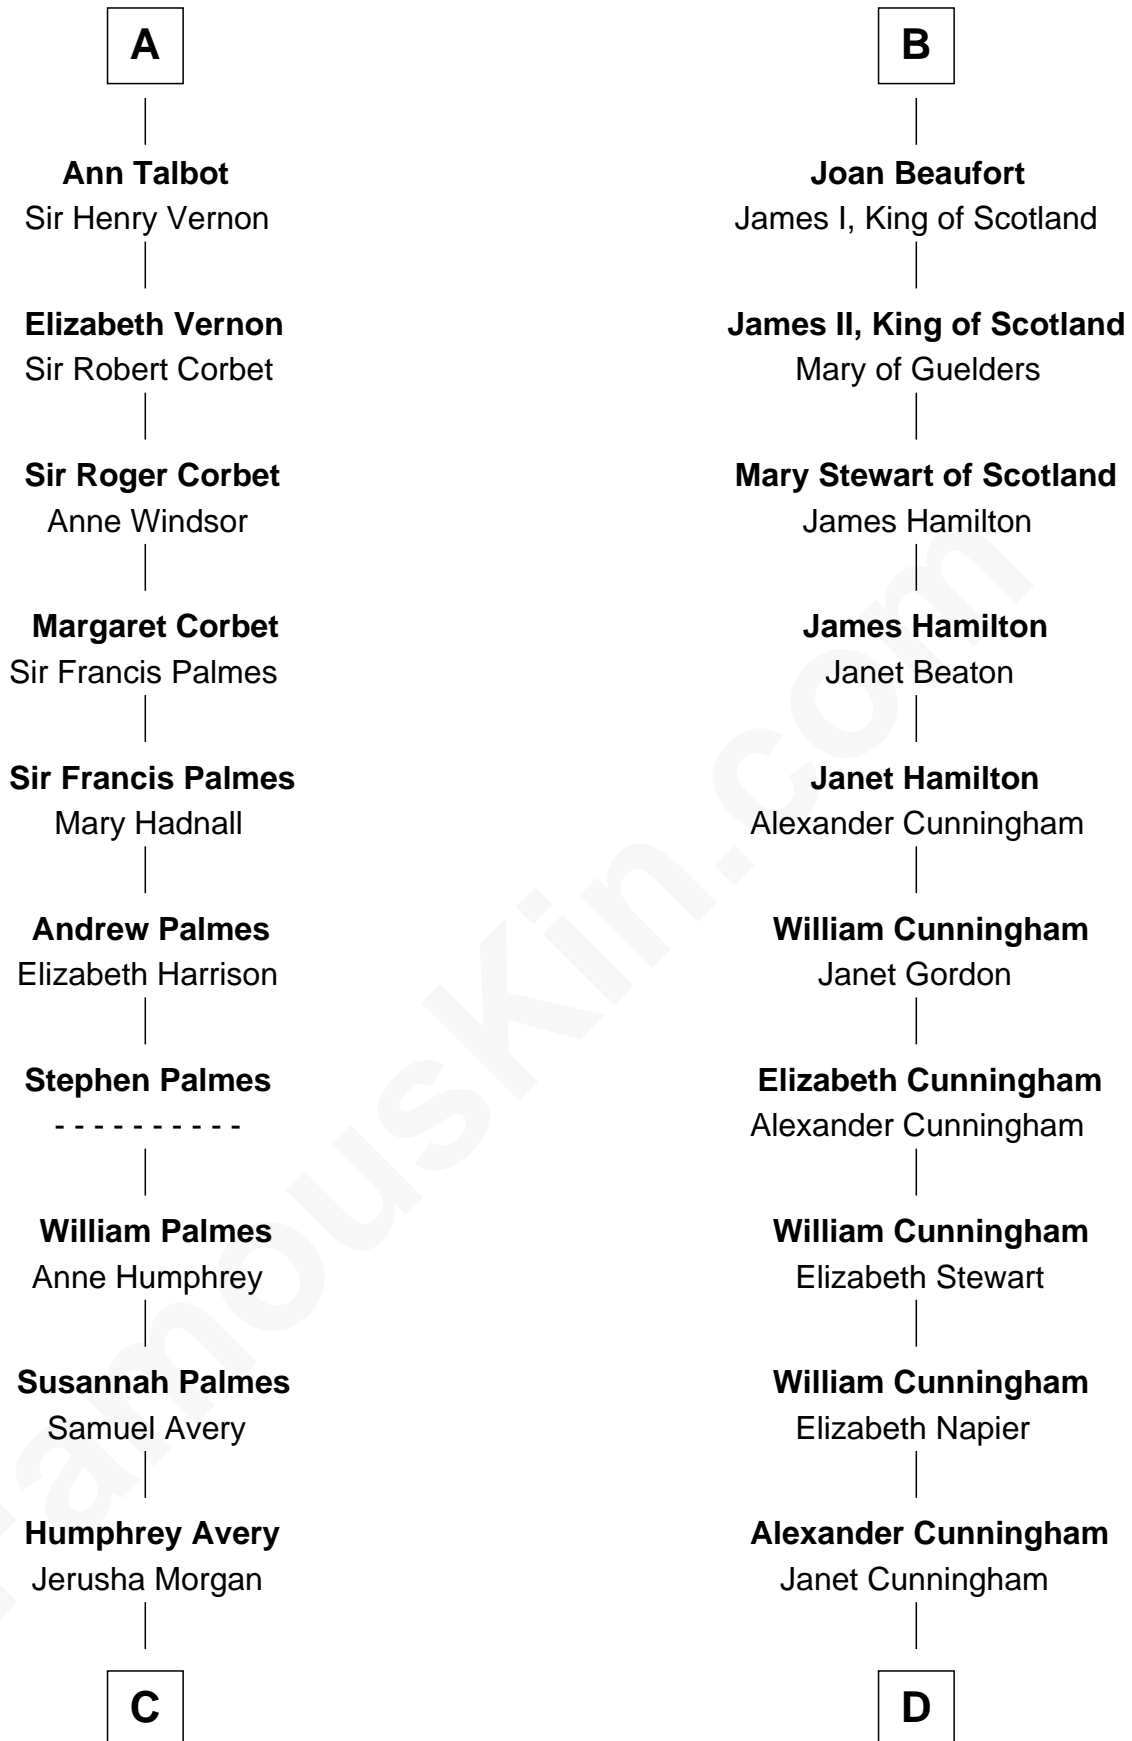

FamousKin.com Relationship Chart of

John D. Rockefeller

Founder of the Standard Oil Company

20th cousin 1 time removed of

Alexander Hamilton

1st U.S. Secretary of the Treasury

William Mauduit
Alice de Newburgh

Isabel Mauduit
Sir William de Beauchamp

William de Beauchamp
Maud FitzJohn

Guy de Beauchamp
Alice de Toeni

Sir Thomas de Beauchamp
Katherine de Mortimer

Sir William Beauchamp
Joan Fitzalan

Joan Beauchamp
James Butler

Elizabeth Butler
John Talbot

A

Isabel Mauduit
Sir William de Beauchamp

William de Beauchamp
Maud FitzJohn

Isabella de Beauchamp
Sir Patrick de Chaworth

Maud de Chaworth
Henry Plantagenet

Eleanor Plantagenet
Richard Fitzalan

Alice Fitzalan
Sir Thomas de Holand

Margaret de Holand
Sir John Beaufort

B

C

Solomon Avery
Hannah Punderson

Miles Avery
Malinda Pixley

Lucy Avery
Godfrey Lewis Rockefeller

William Avery Rockefeller
Eliza Davison